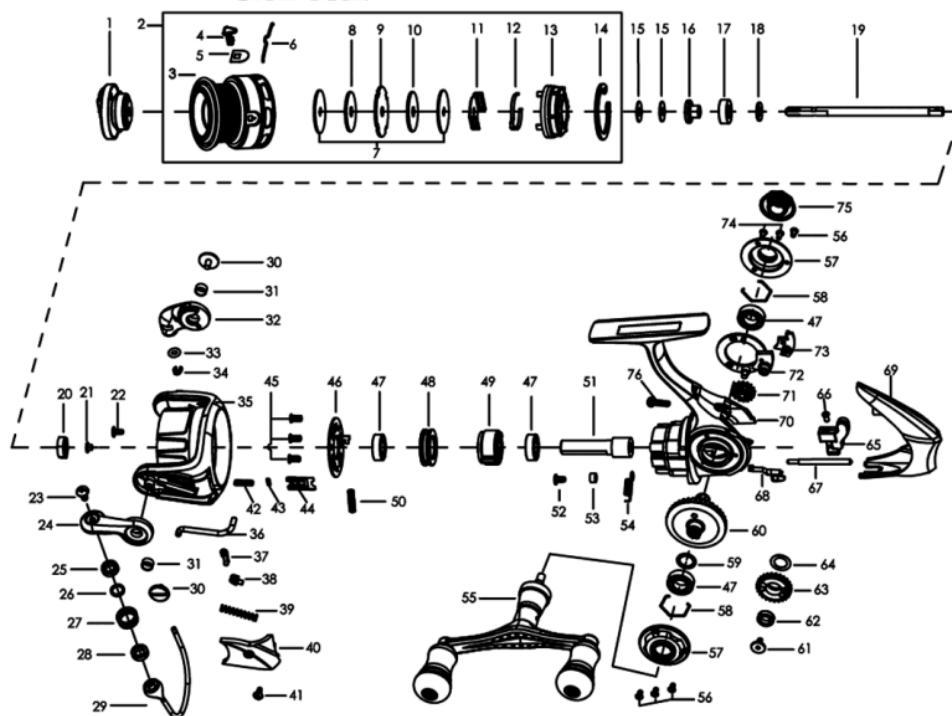

Xrossfield 2500SD

パーツID	パーツ名	価格
1	1362923 DRAG KNOB ASSEMBLY	¥2,000
2	1362935 SPOOL ASSEMBLY	¥4,000
3	1362936 SPOOL	¥1,700
4	1252739 LINE CLIP	¥200
5	1259476 LINE CLIP WASHER	¥160
6	1252740 LINE CLIP SPRING	¥200
7	1259459 KEYED WASHER	¥200
8	1252752 FELT WASHER	¥160
9	1259460 SPOOL WASHER	¥200
10	1126368 WASHER	¥110
11	1252692 CLICKER HOLDER	¥200
12	1252693 SPOOL CLICKER	¥200
13	1252694 SPOOL BOTTOM	¥300
14	1252696 RETAINING CLIP	¥160
15	1178953 WASHER	¥160
15	1178954 SPARE WASHER	¥160
16	1252698 MAINSHAFT SLEEVE	¥300
17	1252753 BUSHING	¥250
18	1252700 MAINSHAFT WASHER	¥160
19	1259461 MAIN SHAFT	¥800
20	1362910 ROTOR NUT	¥200
21	1259463 POM BUSHING	¥160
22	1188428 SCREW	¥160
23	1126261 SCREW	¥50
24	1362911 BAIL ARM	¥400
25	1252755 BRASS BUSHING	¥200
26	1252756 POM BUSHING	¥160
27	1252705 LINE ROLLER	¥300
28	1112125 BALL BEARING	¥600
29	1362927 BAIL ASSEMBLY	¥1,000
30	1126379 SCREW	¥100
31	1188261 BUSHING	¥160
32	1362913 BAIL HOLDER	¥400
33	1252708 O-RING	¥160
34	1252707 E-CLIP	¥160
35	1362929 ROTOR	¥1,400
36	1347010 TRIP BAR	¥200
37	1252713 TRIP LINKAGE	¥160
38	1126272 BAIL SLIDER	¥100
39	1119106 SPRING	¥50
40	1346981 BAIL ARM COVER	¥300
41	1126326 SCREW	¥50
42	1346982 SPRING	¥200
43	1206550 O RING	¥200
44	1346983 DAMPER HOLDER	¥300
45	1346959 SCREW	¥200
46	1346984 PINION COVER	¥400
47	1252717 BEARING	¥800
48	1252718 BEARING HOLDER	¥400
49	1252719 CLUTCH ASSEMBLY	¥800