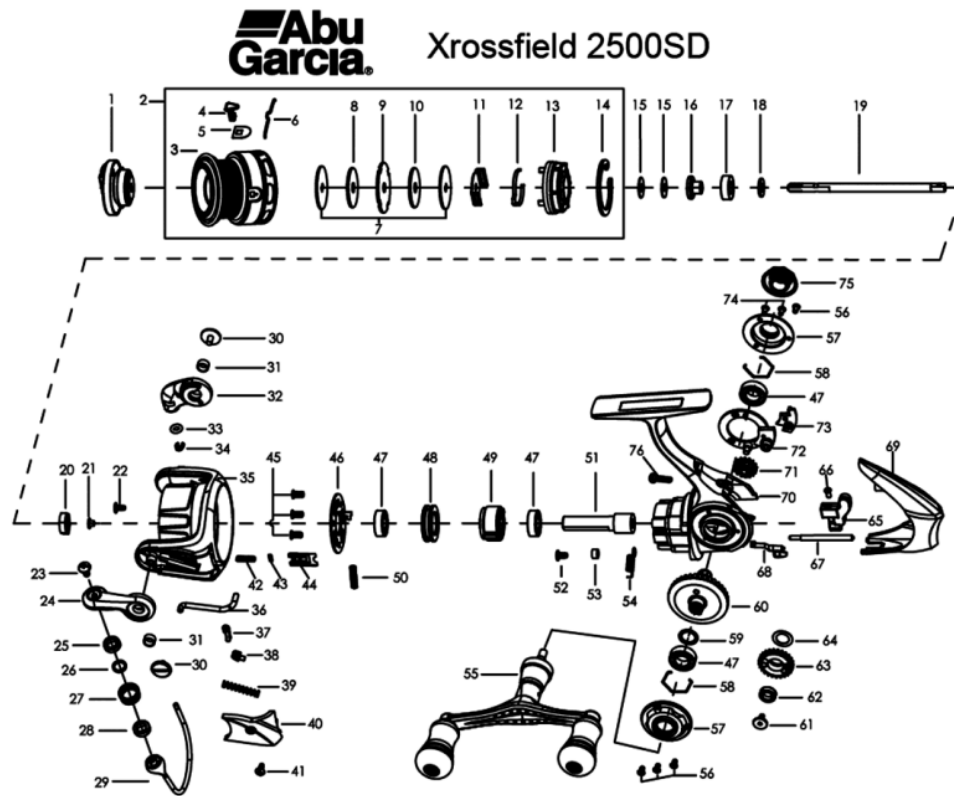

1346712 XROSSFIELD

OB))XROSSFIELD 2500SD

パーツID	パーツ名	価格
1	1362923 DRAG KNOB ASSEMBLY	¥2,000
2	1362935 SPOOL ASSEMBLY	¥4,000
3	1362936 SPOOL	¥1,700
4	1252739 LINE CLIP	¥200
5	1259476 LINE CLIP WASHER	¥160
6	1252740 LINE CLIP SPRING	¥200
7	1259459 KEYED WASHER	¥200
8	1252752 FELT WASHER	¥160
9	1259460 SPOOL WASHER	¥200
10	1126368 WASHER	¥110
11	1252692 CLICKER HOLDER	¥200
12	1252693 SPOOL CLICKER	¥200
13	1252694 SPOOL BOTTOM	¥300
14	1252696 RETAINING CLIP	¥160
15	1178953 WASHER	¥160
15	1178954 SPARE WASHER	¥160
16	1252698 MAINSHAFT SLEEVE	¥300
17	1252753 BUSHING	¥250
18	1252700 MAINSHAFT WASHER	¥160
19	1259461 MAIN SHAFT	¥800
20	1362910 ROTOR NUT	¥200
21	1259463 POM BUSHING	¥160
22	1188428 SCREW	¥160
23	1126261 SCREW	¥50
24	1362911 BAIL ARM	¥400
25	1252755 BRASS BUSHING	¥200
26	1252756 POM BUSHING	¥160
27	1252705 LINE ROLLER	¥300
28	1112125 BALL BEARING	¥600
29	1362927 BAIL ASSEMBLY	¥1,000
30	1126379 SCREW	¥100
31	1188261 BUSHING	¥160
32	1362913 BAIL HOLDER	¥400
33	1252708 O-RING	¥160
34	1252707 E-CLIP	¥160
35	1362929 ROTOR	¥1,400
36	1347010 TRIP BAR	¥200
37	1252713 TRIP LINKAGE	¥160
38	1126272 BAIL SLIDER	¥100
39	1119106 SPRING	¥50
40	1346981 BAIL ARM COVER	¥300
41	1126326 SCREW	¥50
42	1346982 SPRING	¥200
43	1206550 O RING	¥200
44	1346983 DAMPER HOLDER	¥300
45	1346959 SCREW	¥200
46	1346984 PINION COVER	¥400
47	1252717 BEARING	¥800
48	1252718 BEARING HOLDER	¥400
49	1252719 CLUTCH ASSEMBLY	¥800