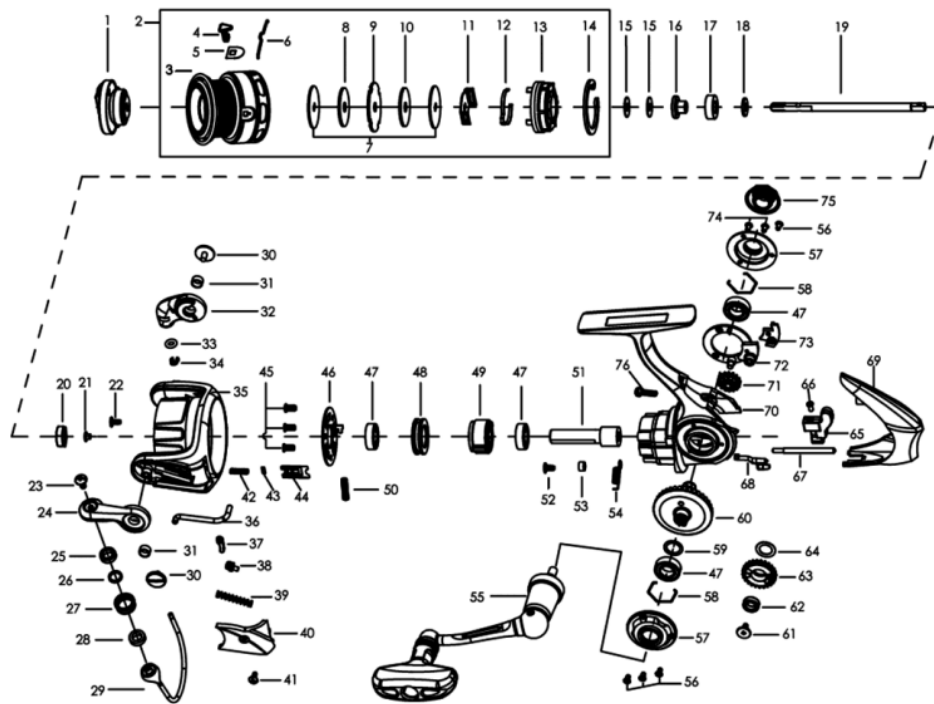

Xrossfield 3000SH

パーツID	パーツ名	価格
1	1362923 DRAG KNOB ASSEMBLY	¥2,000
2	1362943 SPOOL ASSEMBLY	¥4,500
3	1362944 SPOOL	¥2,000
4	1252739 LINE CLIP	¥200
5	1259476 LINE CLIP WASHER	¥160
6	1252740 LINE CLIP SPRING	¥200
7	1259459 KEYED WASHER	¥200
8	1252752 FELT WASHER	¥160
9	1259460 SPOOL WASHER	¥200
10	1126368 WASHER	¥110
11	1252692 CLICKER HOLDER	¥200
12	1252693 SPOOL CLICKER	¥200
13	1252694 SPOOL BOTTOM	¥300
14	1252696 RETAINING CLIP	¥160
15	1178953 WASHER	¥160
16	1178954 SPARE WASHER	¥160
17	1252698 MAINSHAFT SLEEVE	¥300
18	1252753 BUSHING	¥250
19	1252700 MAINSHAFT WASHER	¥160
20	1259461 MAIN SHAFT	¥800
21	1362910 ROTOR NUT	¥200
22	1259463 POM BUSHING	¥160
23	1188428 SCREW	¥160
24	1126261 SCREW	¥50
25	1362911 BAIL ARM	¥400
26	1252755 BRASS BUSHING	¥200
27	1252756 POM BUSHING	¥160
28	1252705 LINE ROLLER	¥300
29	1112125 BALL BEARING	¥600
30	1362940 BAIL ASSEMBLY	¥1,000
31	1126379 SCREW	¥100
32	1188261 BUSHING	¥160
33	1362913 BAIL HOLDER	¥400
34	1252708 O-RING	¥160
35	1252707 E-CLIP	¥160
36	1362941 ROTOR	¥1,800
37	1346988 TRIP BAR	¥200
38	1252713 TRIP LINKAGE	¥160
39	1126272 BAIL SLIDER	¥100
40	1119106 SPRING	¥50
41	1346981 BAIL ARM COVER	¥300
42	1126326 SCREW	¥50
43	1346982 SPRING	¥200
44	1206550 O RING	¥200
45	1346983 DAMPER HOLDER	¥300
46	1346959 SCREW	¥200
47	1346984 PINION COVER	¥400
48	1252717 BEARING	¥800
49	1252718 BEARING HOLDER	¥400
50	1252719 CLUTCH ASSEMBLY	¥800