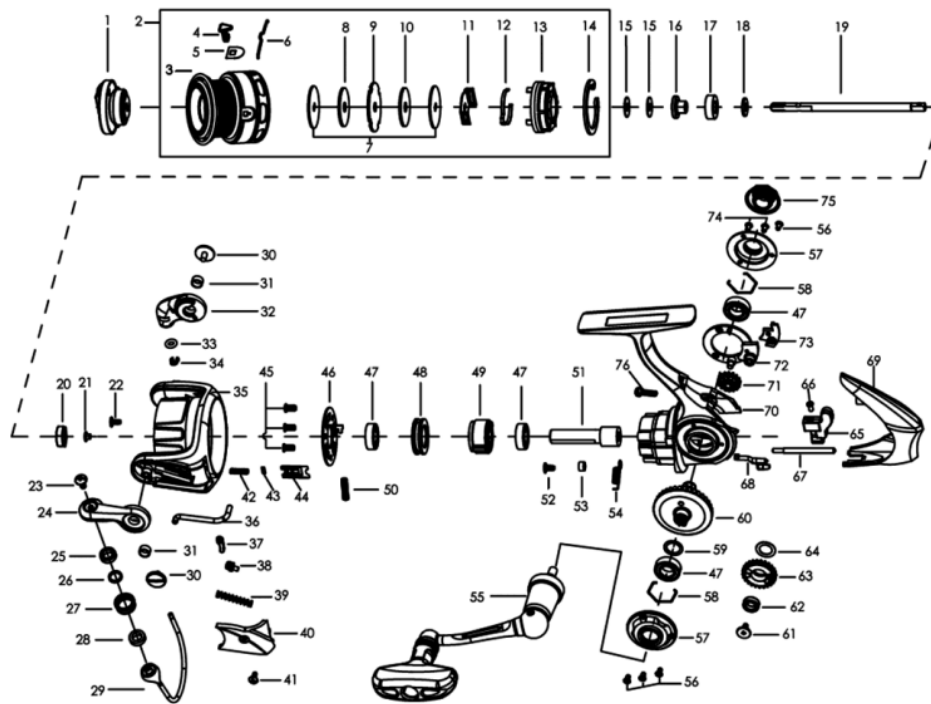

Xrossfield 3000SH

パーツID	パーツ名	価格
1	1362923 DRAG KNOB ASSEMBLY	¥2,000
2	1362943 SPOOL ASSEMBLY	¥4,500
3	1362944 SPOOL	¥2,000
4	1252739 LINE CLIP	¥200
5	1259476 LINE CLIP WASHER	¥160
6	1252740 LINE CLIP SPRING	¥200
7	1259459 KEYED WASHER	¥200
8	1252752 FELT WASHER	¥160
9	1259460 SPOOL WASHER	¥200
10	1126368 WASHER	¥110
11	1252692 CLICKER HOLDER	¥200
12	1252693 SPOOL CLICKER	¥200
13	1252694 SPOOL BOTTOM	¥300
14	1252696 RETAINING CLIP	¥160
15	1178953 WASHER	¥160
15	1178954 SPARE WASHER	¥160
16	1252698 MAINSHAFT SLEEVE	¥300
17	1252753 BUSHING	¥250
18	1252700 MAINSHAFT WASHER	¥160
19	1259461 MAIN SHAFT	¥800
20	1362910 ROTOR NUT	¥200
21	1259463 POM BUSHING	¥160
22	1188428 SCREW	¥160
23	1126261 SCREW	¥50
24	1362911 BAIL ARM	¥400
25	1252755 BRASS BUSHING	¥200
26	1252756 POM BUSHING	¥160
27	1252705 LINE ROLLER	¥300
28	1112125 BALL BEARING	¥600
29	1362940 BAIL ASSEMBLY	¥1,000
30	1126379 SCREW	¥100
31	1188261 BUSHING	¥160
32	1362913 BAIL HOLDER	¥400
33	1252708 O-RING	¥160
34	1252707 E-CLIP	¥160
35	1362941 ROTOR	¥1,800
36	1346988 TRIP BAR	¥200
37	1252713 TRIP LINKAGE	¥160
38	1126272 BAIL SLIDER	¥100
39	1119106 SPRING	¥50
40	1346981 BAIL ARM COVER	¥300
41	1126326 SCREW	¥50
42	1346982 SPRING	¥200
43	1206550 O RING	¥200
44	1346983 DAMPER HOLDER	¥300
45	1346959 SCREW	¥200
46	1346984 PINION COVER	¥400
47	1252717 BEARING	¥800
48	1252718 BEARING HOLDER	¥400
49	1252719 CLUTCH ASSEMBLY	¥800