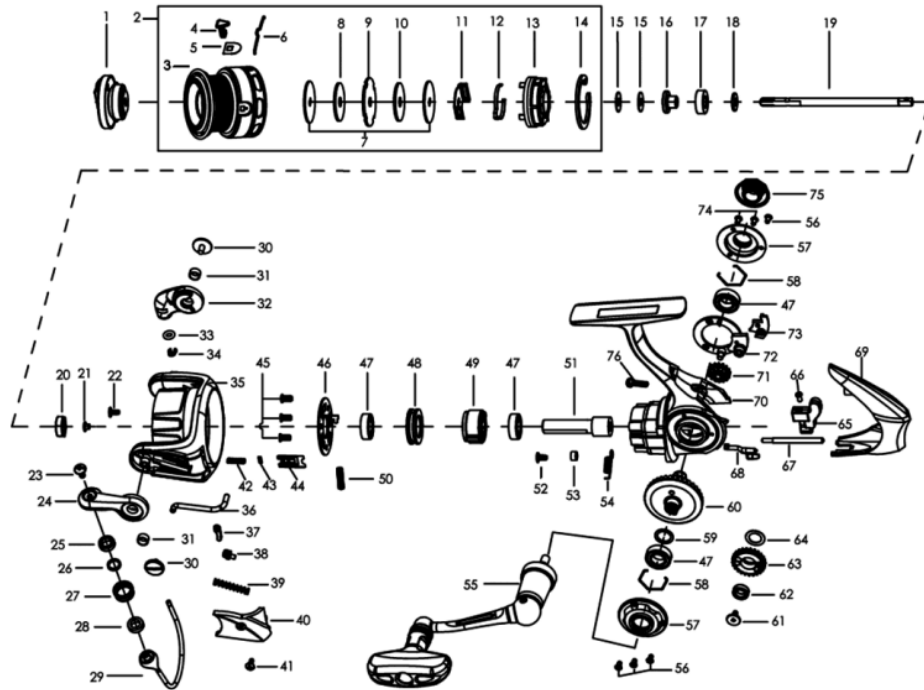

Xrossfield 3000SH

パーツID	パーツ名	価格
1	1362923 DRAG KNOB ASSEMBLY	¥2,000
2	1362938 SPOOL ASSEMBLY	¥4,500
3	1362939 SPOOL	¥2,000
4	1252739 LINE CLIP	¥200
5	1259476 LINE CLIP WASHER	¥160
6	1252740 LINE CLIP SPRING	¥200
7	1259459 KEYED WASHER	¥200
8	1252752 FELT WASHER	¥160
9	1259460 SPOOL WASHER	¥200
10	1126368 WASHER	¥110
11	1252692 CLICKER HOLDER	¥200
12	1252693 SPOOL CLICKER	¥200
13	1252694 SPOOL BOTTOM	¥300
14	1252696 RETAINING CLIP	¥160
15	1178953 WASHER	¥160
15	1178954 SPARE WASHER	¥160
16	1252698 MAINSHAFT SLEEVE	¥300
17	1252753 BUSHING	¥250
18	1252700 MAINSHAFT WASHER	¥160
19	1259461 MAIN SHAFT	¥800
20	1362910 ROTOR NUT	¥200
21	1259463 POM BUSHING	¥160
22	1188428 SCREW	¥160
23	1126261 SCREW	¥50
24	1362911 BAIL ARM	¥400
25	1252755 BRASS BUSHING	¥200
26	1252756 POM BUSHING	¥160
27	1252705 LINE ROLLER	¥300
28	1112125 BALL BEARING	¥600
29	1362940 BAIL ASSEMBLY	¥1,000
30	1126379 SCREW	¥100
31	1188261 BUSHING	¥160
32	1362913 BAIL HOLDER	¥400
33	1252708 O-RING	¥160
34	1252707 E-CLIP	¥160
35	1362941 ROTOR	¥1,800
36	1346988 TRIP BAR	¥200
37	1252713 TRIP LINKAGE	¥160
38	1126272 BAIL SLIDER	¥100
39	1119106 SPRING	¥50
40	1346981 BAIL ARM COVER	¥300
41	1126326 SCREW	¥50
42	1346982 SPRING	¥200
43	1206550 O RING	¥200
44	1346983 DAMPER HOLDER	¥300
45	1346959 SCREW	¥200
46	1346984 PINION COVER	¥400
47	1252717 BEARING	¥800
48	1252718 BEARING HOLDER	¥400
49	1252719 CLUTCH ASSEMBLY	¥800