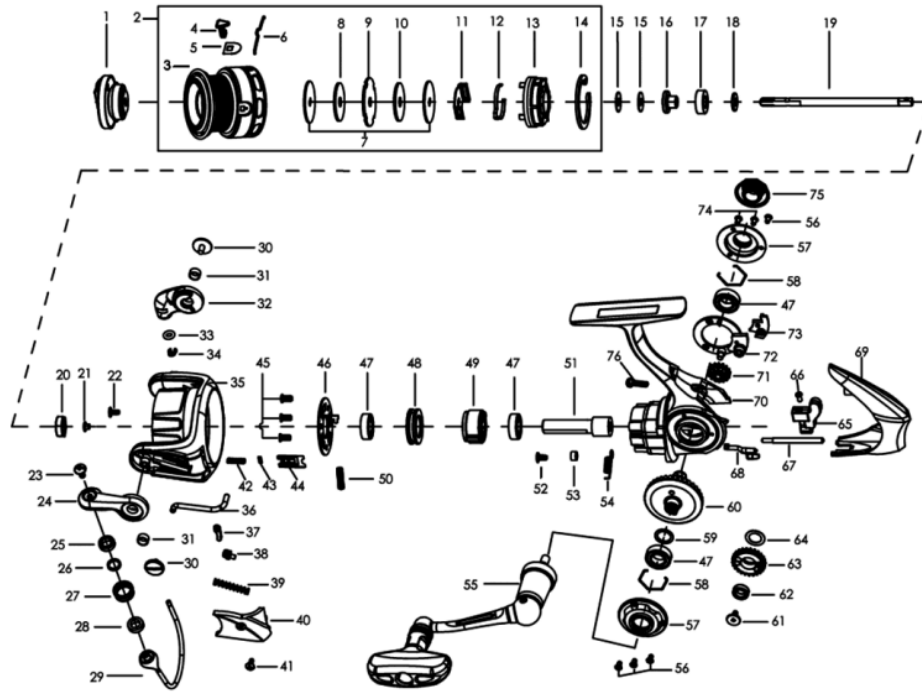

Xrossfield 3000SH

パーツID	パーツ名	価格
1	1362923 DRAG KNOB ASSEMBLY	¥2,000
2	1362938 SPOOL ASSEMBLY	¥4,500
3	1362939 SPOOL	¥2,000
4	1252739 LINE CLIP	¥200
5	1259476 LINE CLIP WASHER	¥160
6	1252740 LINE CLIP SPRING	¥200
7	1259459 KEYED WASHER	¥200
8	1252752 FELT WASHER	¥160
9	1259460 SPOOL WASHER	¥200
10	1126368 WASHER	¥110
11	1252692 CLICKER HOLDER	¥200
12	1252693 SPOOL CLICKER	¥200
13	1252694 SPOOL BOTTOM	¥300
14	1252696 RETAINING CLIP	¥160
15	1178953 WASHER	¥160
15	1178954 SPARE WASHER	¥160
16	1252698 MAINSHAFT SLEEVE	¥300
17	1252753 BUSHING	¥250
18	1252700 MAINSHAFT WASHER	¥160
19	1259461 MAIN SHAFT	¥800
20	1362910 ROTOR NUT	¥200
21	1259463 POM BUSHING	¥160
22	1188428 SCREW	¥160
23	1126261 SCREW	¥50
24	1362911 BAIL ARM	¥400
25	1252755 BRASS BUSHING	¥200
26	1252756 POM BUSHING	¥160
27	1252705 LINE ROLLER	¥300
28	1112125 BALL BEARING	¥600
29	1362940 BAIL ASSEMBLY	¥1,000
30	1126379 SCREW	¥100
31	1188261 BUSHING	¥160
32	1362913 BAIL HOLDER	¥400
33	1252708 O-RING	¥160
34	1252707 E-CLIP	¥160
35	1362941 ROTOR	¥1,800
36	1346988 TRIP BAR	¥200
37	1252713 TRIP LINKAGE	¥160
38	1126272 BAIL SLIDER	¥100
39	1119106 SPRING	¥50
40	1346981 BAIL ARM COVER	¥300
41	1126326 SCREW	¥50
42	1346982 SPRING	¥200
43	1206550 O RING	¥200
44	1346983 DAMPER HOLDER	¥300
45	1346959 SCREW	¥200
46	1346984 PINION COVER	¥400
47	1252717 BEARING	¥800
48	1252718 BEARING HOLDER	¥400
49	1252719 CLUTCH ASSEMBLY	¥800