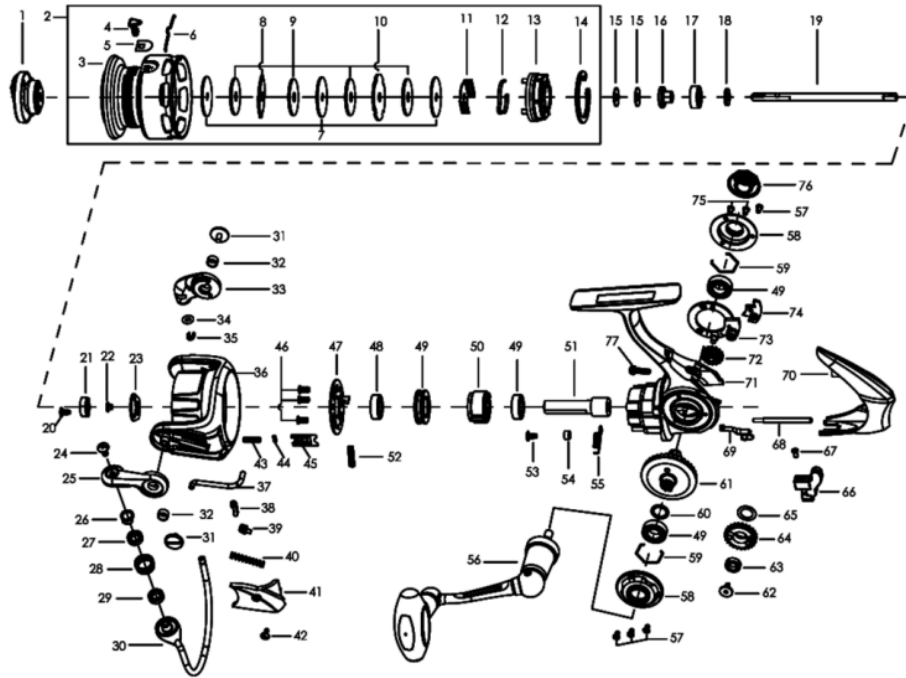

1346716 SALTY STAGE

SALTY STAGE 4000S

Salty Stage 4000S

パーツID	パーツ名	価格
1	1252686 DRAG KNOB ASSEMBLY	¥2,000
2	1364843 SPOOL ASSEMBLY	¥5,500
3	1364844 SPOOL	¥3,000
4	1252739 LINE CLIP	¥200
5	1259476 LINE CLIP WASHER	¥160
6	1257318 LINE CLIP SPRING	¥200
7	1252691 KEYED WASHER	¥200
8	1126369 EARED WASHER	¥60
9	1126368 WASHER	¥110
10	1259460 SPOOL WASHER	¥200
11	1126368 WASHER	¥110
12	1256941 SPOOL CLICKER	¥200
13	1252694 SPOOL BOTTOM	¥300
14	1252696 RETAINING CLIP	¥160
15	1178953 WASHER	¥160
16	1252698 MAINSHAFT SLEEVE	¥300
17	1364845 BEARING	¥600
18	1252700 MAINSHAFT WASHER	¥160
19	1347966 ROTOR SET SCREW	¥200
20	1126258 SCREW	¥50
21	1259462 ROTOR NUT	¥160
22	1259463 POM BUSHING	¥160
23	1346951 LINE ROLLER SCREW	¥200
24	1126261 SCREW	¥50
25	1364846 BAIL ARM	¥400
26	1252755 BRASS BUSHING	¥200
27	1364422 BALL BEARING	¥600
28	1252705 LINE ROLLER	¥300
29	1252756 POM BUSHING	¥160
30	1364847 BAIL ASSEMBLY	¥1,000
31	1126379 SCREW	¥100
32	1188261 BUSHING	¥160
33	1364848 BAIL HOLDER	¥400
34	1252708 O-RING	¥160
35	1252707 E-CLIP	¥160
36	1364849 ROTOR	¥1,900
37	1347979 TRIP LINKAGE	¥200
38	1252713 TRIP LINKAGE	¥160
39	1126272 BAIL SLIDER	¥100
40	1119106 SPRING	¥50
41	1364850 BAIL ARM COVER	¥300
42	1346956 SCREW	¥200
43	1346982 SPRING	¥200
44	1206550 O RING	¥200
45	1346983 DAMPER HOLDER	¥300
46	1126326 SCREW	¥50
47	1346984 PINION COVER	¥400
48	1364425 BEARING 7X13X4 GP2	¥800
49	1252717 BEARING	¥800
50	1252719 CLUTCH ASSEMBLY	¥800