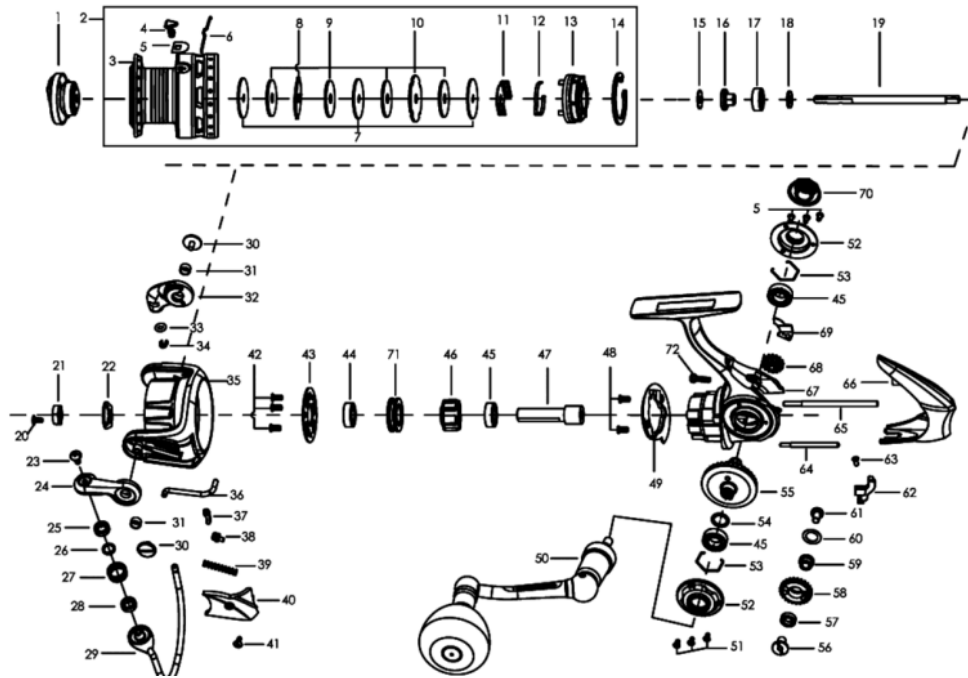

Salty Stage 5000H

パーツID	パーツ名	価格	
1	1364823	DRAG KNOB ASSEMBLY	¥2,500
2	1364824	SPOOL ASSEMBLY	¥6,500
3	1364825	SPOOL	¥4,000
4	1252739	LINE CLIP	¥200
5	1259476	LINE CLIP WASHER	¥160
6	1257275	LINE CLIP SPRING	¥200
7	1364826	KEYED WASHER(3REQ)	¥200
8	1364827	EARED WASHER	¥200
9	1126368	WASHER	¥110
10	1364828	SPOOL WASHER	¥200
11	1257276	CLICKER HOLDER	¥200
12	1257277	SPOOL CLICKER	¥200
13	1257278	SPOOL BOTTOM	¥300
14	1252696	RETAINING CLIP	¥160
15	1178953	WASHER	¥160
16	1257330	MAINSHAFT SLEEVE	¥300
17	1126442	BALL BEARING	¥600
18	1257331	MAINSHAFT WASHER	¥160
19	1348011	MAIN SHAFT	¥200
20	1126258	SCREW	¥50
21	1257336	ROTOR NUT	¥200
22	1257337	ROTOR SET PLATE	¥160
23	1257337	ROTOR SET PLATE	¥160
24	1364829	BAIL ARM	¥400
25	1364830	BUSHING	¥200
26	1110165	WASHER	¥50
27	1364831	LINE ROLLER	¥600
28	1364422	BALL BEARING	¥600
29	1364832	BAIL ASSEMBLY	¥1,000
30	1188295	SCREW	¥160
31	1188283	BUSHING	¥160
32	1364833	BAIL HOLDER	¥400
33	1252708	O-RING	¥160
34	1252707	E-CLIP	¥160
35	1364834	ROTOR	¥2,000
36	1252712	TRIP BAR	¥160
37	1252713	TRIP LINKAGE	¥160
38	1126272	BAIL SLIDER	¥100
39	1348016	TRIP SPRING	¥200
40	1364835	BAIL ARM COVER	¥300
41	1092845	SCREW	¥50
42	1126351	SCREW	¥50
43	1348018	PINION COVER	¥400
44	1126394	BALL BEARING	¥600
45	1365708	BEARING	¥800
46	1257345	CLUTCH ASSEMBLY	¥800
47	1348019	PINION	¥500
48	1277054	ROTOR BRAKE SCREW	¥200
49	1357784	ROTOR BRAKE	¥600
50	1364836	HANDLE ASSEMBLY	¥4,500