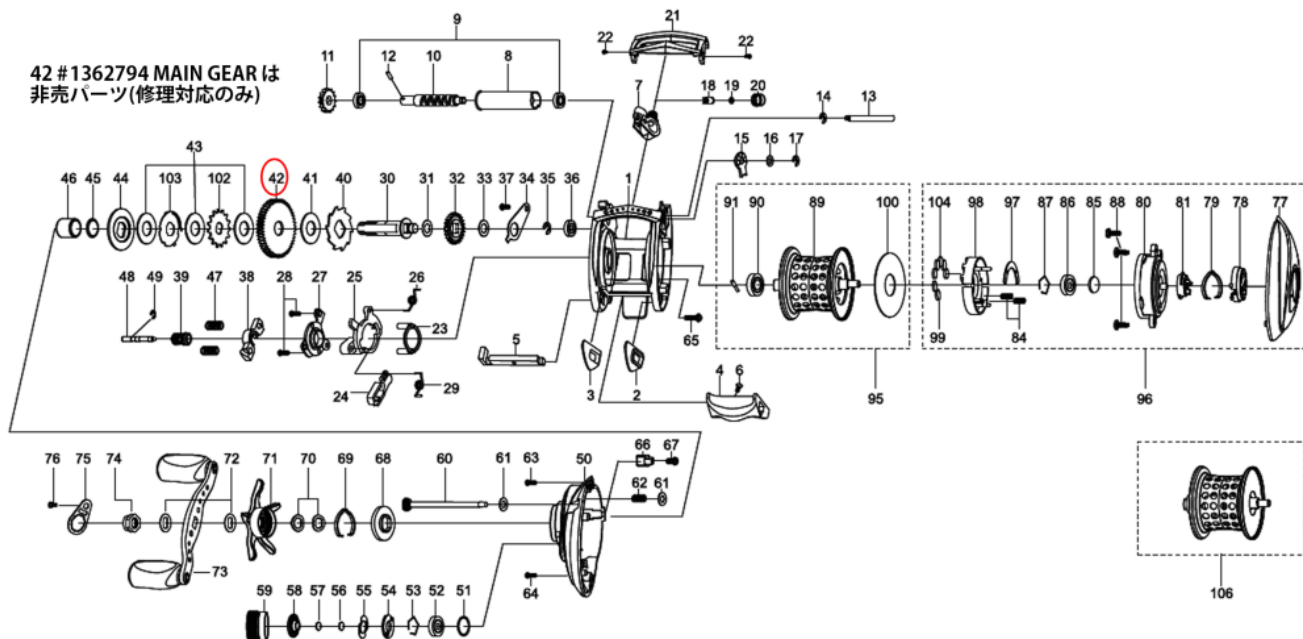

1362147 REVO

OB))REVO LTZ AE74-RACING LIMITED7-L

Please specify reel model number and number in reel foot when ordering parts.

Ambassadeur REVO LTZ Ltd 7-L 24 00

パーツID	パーツ名	価格
1	1308911 FRAME (K)	¥5,000
2	1125801 SLIDE WASHER	¥100
3	1125802 SLIDE WASHER	¥100
4	1125803 THUMBAR	¥300
5	1127696 THUMBAR SHAFT	¥150
6	1124746 THUMBAR SCREW	¥50
7	1185690 LINE GUIDE	¥500
8	1137750 LEVEL WIND TUBE	¥300
9	1132853 BALL BEARING	¥600
10	1132903 WORM SHAFT	¥1,500
11	1125732 WORM SHAFT GEAR	¥100
12	1125733 WORM SHAFT PIN	¥50
13	1251632 LINE GUIDE SHAFT	¥300
14	1116226 RETAINER	¥50
15	1125734 WORM SHAFT PIN HOLDER	¥70
16	1124178 WASHER	¥50
17	1124201 RETAINER	¥50
18	1125735 PAWL	¥300
19	1125736 WASHER	¥50
20	1129323 LINE GUIDE NUT	¥70
21	1308883 FRONT COVER	¥500
22	1125738 SCREW	¥50
23	1125739 YOKE HOLDER	¥100
24	1289971 KICK LEVER	¥300
25	1127698 LIFT CURVE	¥300
26	1200009 CLUTCH SPRING	¥160
27	1289974 CLUTCH PLATE	¥300
28	1125744 SCREW	¥50
29	1127701 KICK LEVER SPRING	¥50
30	1196827 MAIN GEAR SHAFT	¥1,200
31	1125747 WASHER	¥50
32	1251634 LEVEL WIND GEAR	¥160
33	1125749 WASHER	¥50
34	1125750 MAINGEAR SHAFT PLATE	¥200
35	1124201 RETAINER	¥50
36	1132857 BALL BEARING	¥600
37	1125752 SCREW	¥50
38	1127703 YOKE	¥100
39	1192815 PINION GEAR-L(7.1:1)	¥1,000
40	1189341 RATCHET	¥150
41	1281133 DRAG WASHER	¥250
42	1362794 MAIN GEAR	¥3,000
43	1281218 DRAG WASHER	¥200
44	1308885 PRESSURE WASHER (K)	¥400
45	1144185 WASHER	¥50
46	1239084 SLEEVE	¥300
47	1116237 YOKE SPRING	¥50
48	1125766 PINION SHAFT	¥500
49	1116226 RETAINER	¥50
50	1308912 GEAR SIDE PLATE	¥6,500

パーツID	パーツ名	価格
51	1185714 O-RING	¥50
52	1128194 BALLBEARING	¥800
53	1104790 RING	¥50
54	1125768 CLICK WASHER	¥100
55	1125769 CLICK SPRING	¥150
56	1125770 FRICTION WASHER	¥50
57	1125771 RUBBER WASHER	¥50
58	1125772 CLICK WASHER	¥100
59	1308902 BRAKE KNOB	¥1,750
60	1252781 CAM LOCK SCREW	¥200
61	1133903 WASHER	¥50
62	1125775 SPRING	¥50
63	1125812 SCREW	¥50
64	1257013 SCREW	¥160
65	1257014 SCREW	¥160
66	1281206 LUBE PORT	¥200
67	1257016 SCREW	¥160
68	1132925 CLICK SPRING HOLDER	¥150
69	1125780 CLICK SPRING	¥70
70	1117208 SPRING WASHER	¥50
71	1362796 STAR WHEEL	¥2,000
72	1185798 HANDLE WASHER	¥50
73	1308904 HANDLE	¥16,000
74	1214327 HANDLE NUT	¥200
75	1132929 HANDLE NUT COVER	¥150
76	1203407 SCREW	¥50
77	1308914 PALM SIDE PLATE	¥4,500
78	1281162 MAG DIAL	¥300
79	1125791 CLICK SPRING	¥100
80	1252039 BEARING HOUSING	¥1,500
81	1185732 SILDE CAM	¥200
84	1187623 MAGNET HOLDER SPRING	¥160
85	1125797 WASHER	¥50
86	1308906 BALLBEARING	¥1,300
87	1104790 RING	¥50
88	1124209 SCREW	¥50
89	1315607 SPOOL	¥4,500
90	1308908 BALLBEARING	¥1,700
91	1192826 SPOOL SHAFT PIN	¥200
95	1362797 SPOOL COMPLETE	¥7,000
96	1308915 PALM SIDE PLATE COMP	¥11,500
97	1302676 MAGNET PLATE	¥400
98	1302675 MAGNET HOLDER	¥500
99	1116222 MAGNET	¥200
100	1257068 SPOOL PLATE	¥300
102	1281219 DRAG WASHER	¥200
103	1302687 EAR WASHER	¥200
104	1302674 MAGNET	¥400
106	1362798 SPARE SPOOL	¥8,500