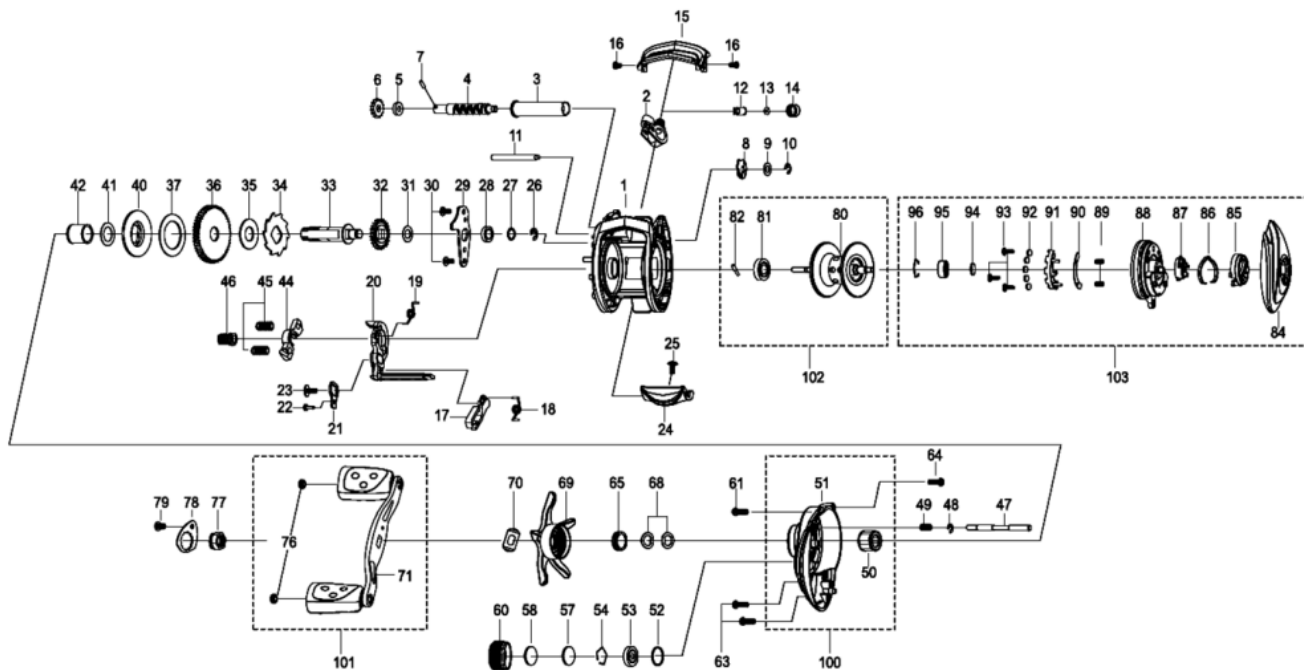

1365368 MAX

BLACKMAX-L

Please specify reel model number and number in reel foot when ordering parts.

Ambassadeur **BLACK MAX3-L 25 00**

パーツID	パーツ名	価格
1	1380586 FRAME	¥5,000
2	1280904 LINE GUIDE	¥500
3	1280905 LEVEL WIND TUBE	¥300
4	1280906 WORM SHAFT	¥1,500
5	1313502 WORM SHAFT BUSHING	¥200
6	1125732 WORM SHAFT GEAR	¥100
7	1125733 WORM SHAFT PIN	¥50
8	1313359 WORM SHAFT PIN HOLDER	¥200
9	1185695 WORM SHAFT WASHER	¥160
10	1124201 RETAINER	¥50
11	1280907 LINE GUIDE SHAFT	¥300
12	1125806 PAWL	¥300
13	1125736 WASHER	¥50
14	1129323 LINE GUIDE NUT	¥70
15	1380574 FRONT COVER	¥500
16	1185912 FRONT COVER SCREW	¥160
17	1289971 KICK LEVER	¥300
18	1127701 KICK LEVER SPRING	¥50
19	1380547 CLUTCH SPRING	¥200
20	1380548 LIFT CURVE	¥300
21	1380526 LIFT CURVE PLATE	¥300
22	1116183 SCREW	¥50
23	1252059 SCREW	¥160
24	1380575 THUMB BAR	¥300
25	1252077 SCREW	¥160
26	1124201 RETAINER	¥50
27	1380528 WASHER	¥200
28	1116186 BALL BEARING	¥600
29	1380529 MAIN GEAR SHAFT PLATE	¥300
30	1144221 SCREW	¥160
31	1380530 WASHER	¥200
32	1251634 LEVEL WIND GEAR	¥160
33	1380549 MAIN GEAR SHAFT	¥1,000
34	1189341 RATCHET	¥150
35	1281133 DRAG WASHER	¥250
36	1214278 MAIN GEAR	¥1,500
37	1190698 DRAG WASHER	¥160
40	1144201 PRESSURE WASHER	¥150
41	1118994 WASHER	¥50
42	1257782 SLEEVE	¥200
44	1127703 YOKE	¥100
45	1116237 YOKE SPRING	¥50
46	1127705 PINION	¥1,000
47	1380532 LOCK PIN	¥200
48	1116226 RETAINER	¥50
49	1313476 SPRING	¥200
50	1306819 ONE WAY CLUTCH	¥1,000
51	1380587 GEAR SIDE PLATE	¥2,000
52	1185714 O-RING	¥50
53	1125827 BALL BEARING	¥600