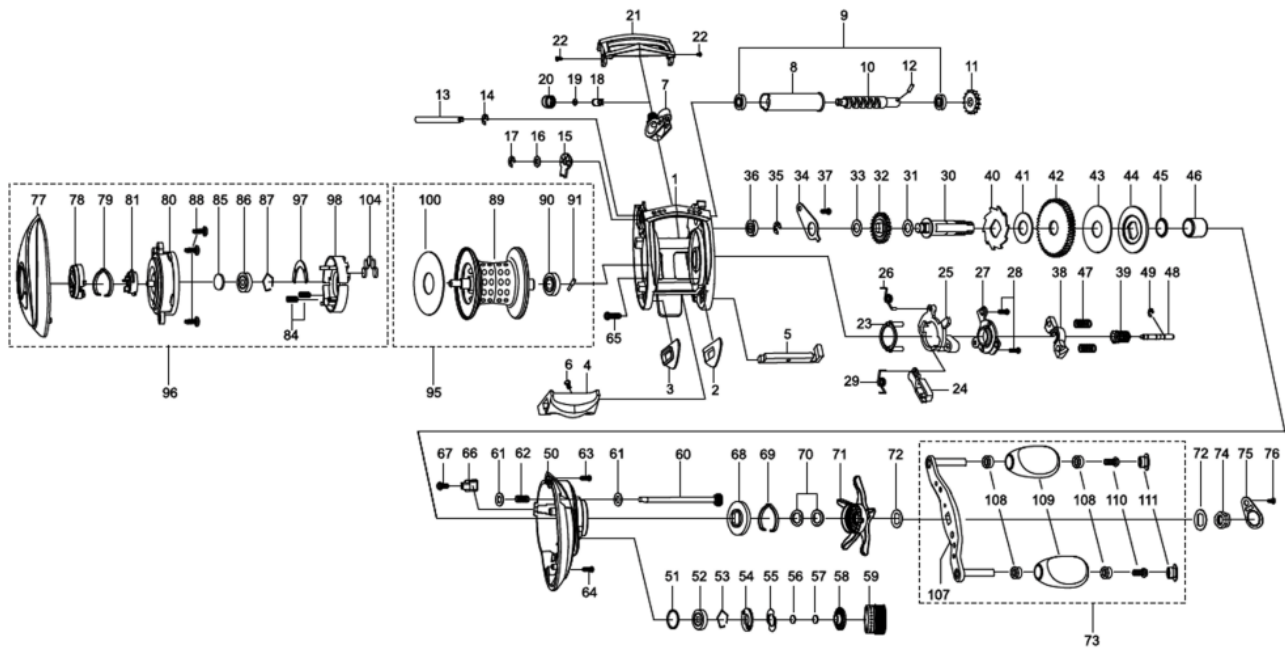

1366267 REVO

REVO DEEZ6

Please specify reel model number and number in reel foot when ordering parts.

Ambassadeur REVO DEEZ 6 25 00

パーツID	パーツ名	価格	
1	1372050	FRAME	¥7,500
2	1125801	SLIDE WASHER	¥100
3	1125802	SLIDE WASHER	¥100
4	1125803	THUMBAR	¥300
5	1124745	THUMBAR SHAFT	¥150
6	1124746	THUMBAR SCREW	¥50
7	1185690	LINE GUIDE	¥500
8	1137750	LEVEL WIND TUBE	¥300
9	1132853	BALL BEARING	¥600
10	1132903	WORM SHAFT	¥1,500
11	1125732	WORM SHAFT GEAR	¥100
12	1125733	WORM SHAFT PIN	¥50
13	1251632	LINE GUIDE SHAFT	¥300
14	1116226	RETAINER	¥50
15	1125734	WORM SHAFT PIN HOLDER	¥70
16	1124178	WASHER	¥50
17	1124201	RETAINER	¥50
18	1125735	PAWL	¥300
19	1125736	WASHER	¥50
20	1129323	LINE GUIDE NUT	¥70
21	1308883	FRONT COVER	¥500
22	1125738	SCREW	¥50
23	1125739	YOKE HOLDER	¥100
24	1289969	KICK LEVER	¥300
25	1125741	LIFT CURVE	¥300
26	1200008	CLUTCH SPRING	¥160
27	1289973	CLUTCH PLATE	¥300
28	1125744	SCREW	¥50
29	1125745	KICK LEVER SPRING	¥50
30	1196826	MAIN GEAR SHAFT	¥1,200
31	1125747	WASHER	¥50
32	1251634	LEVEL WIND GEAR	¥160
33	1125749	WASHER	¥50
34	1125750	MAINGEAR SHAFT PLATE	¥200
35	1124201	RETAINER	¥50
36	1132857	BALL BEARING	¥600
37	1125796	SCREW	¥50
38	1125753	YOKE	¥100
39	1132914	PINION 6,4	¥1,000
40	1125756	RATCHET	¥150
41	1281133	DRAG WASHER	¥250
42	1372051	MAIN GEAR	¥2,500
43	1204950	Carbon washer	¥200
44	1251638	D-WASHER (K)	¥400
45	1144185	WASHER	¥50
46	1239084	SLEEVE	¥300
47	1116237	YOKE SPRING	¥50
48	1125766	PINION SHAFT	¥500
49	1116226	RETAINER	¥50
50	1372052	GEAR SIDE PLATE	¥5,500