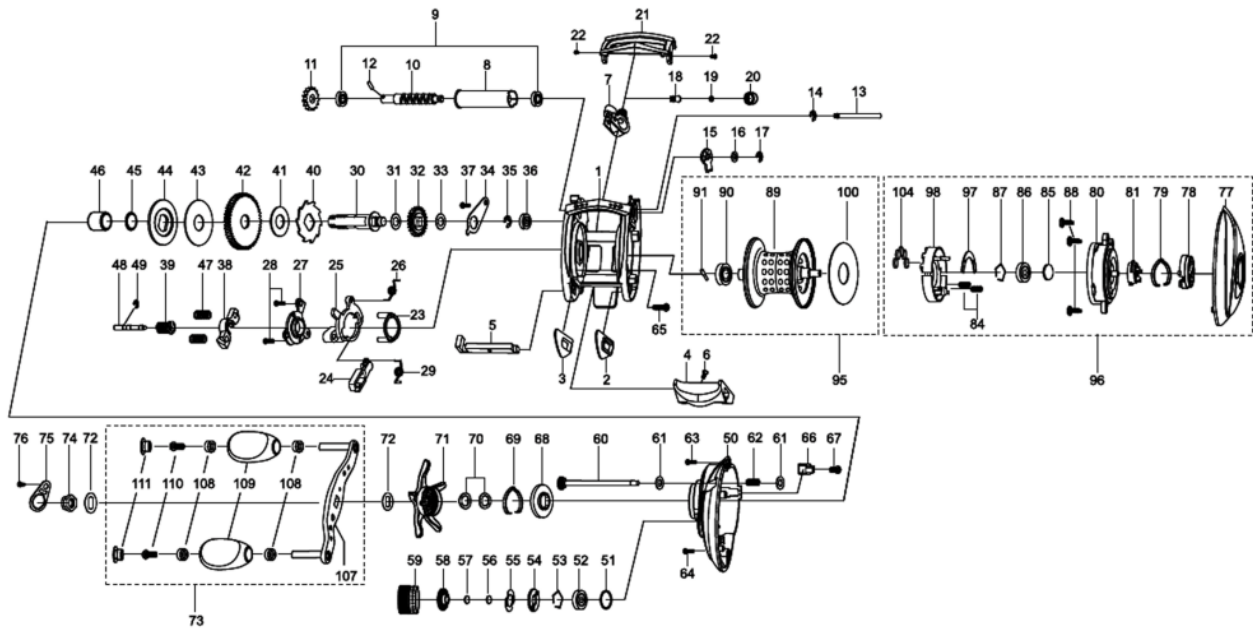

1366268 REVO

REVO DEEZ6-L

Please specify reel model number and number in reel foot when ordering parts.

Ambassadeur REVO DEEZ 6-L 25 00

パーツID	パーツ名	価格	
1	1372143	FRAME	¥7,500
2	1125801	SLIDE WASHER	¥100
3	1125802	SLIDE WASHER	¥100
4	1125803	THUMBAR	¥300
5	1127696	THUMBAR SHAFT	¥150
6	1124746	THUMBAR SCREW	¥50
7	1185690	LINE GUIDE	¥500
8	1137750	LEVEL WIND TUBE	¥300
9	1132853	BALL BEARING	¥600
10	1132903	WORM SHAFT	¥1,500
11	1125732	WORM SHAFT GEAR	¥100
12	1125733	WORM SHAFT PIN	¥50
13	1251632	LINE GUIDE SHAFT	¥300
14	1116226	RETAINER	¥50
15	1125734	WORM SHAFT PIN HOLDER	¥70
16	1124178	WASHER	¥50
17	1124201	RETAINER	¥50
18	1125735	PAWL	¥300
19	1125736	WASHER	¥50
20	1129323	LINE GUIDE NUT	¥70
21	1308883	FRONT COVER	¥500
22	1125738	SCREW	¥50
23	1125739	YOKE HOLDER	¥100
24	1289971	KICK LEVER	¥300
25	1127698	LIFT CURVE	¥300
26	1200009	CLUTCH SPRING	¥160
27	1289974	CLUTCH PLATE	¥300
28	1125744	SCREW	¥50
29	1127701	KICK LEVER SPRING	¥50
30	1196827	MAIN GEAR SHAFT	¥1,200
31	1125747	WASHER	¥50
32	1251634	LEVEL WIND GEAR	¥160
33	1125749	WASHER	¥50
34	1125750	MAINGEAR SHAFT PLATE	¥200
35	1124201	RETAINER	¥50
36	1132857	BALL BEARING	¥600
37	1125796	SCREW	¥50
38	1127703	YOKE	¥100
39	1132938	PINION	¥1,000
40	1189341	RATCHET	¥150
41	1281133	DRAG WASHER	¥250
42	1372144	MAIN GEAR	¥2,500
43	1204950	Carbon washer	¥200
44	1251638	D-WASHER (K)	¥400
45	1144185	WASHER	¥50
46	1239084	SLEEVE	¥300
47	1116237	YOKE SPRING	¥50
48	1125766	PINION SHAFT	¥500
49	1116226	RETAINER	¥50
50	1372145	GEAR SIDE PLATE	¥5,500