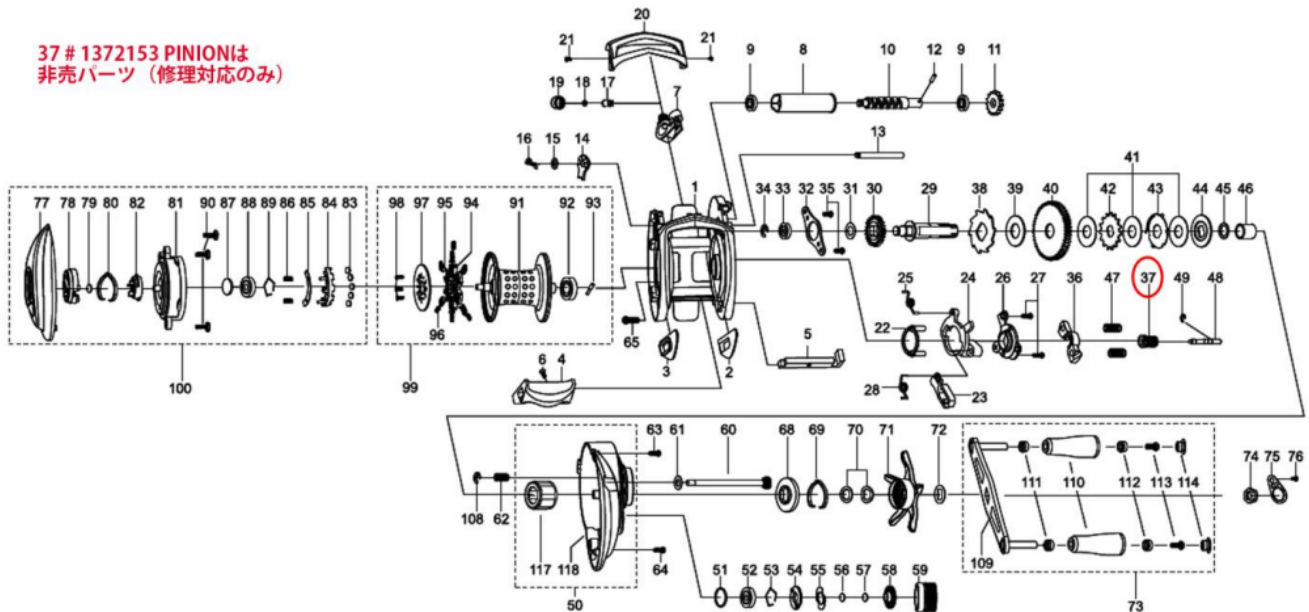

1366269 REVO

REVO BLACK9

37 # 1372153 PINIONは
非売パーツ (修理対応のみ)

Please specify reel model number and number in reel foot when ordering parts.

Ambassadeur RVO3 BLACK 9 25 00

パーツID	パーツ名	価格
1	1308838 FRAME (K)	¥5,000
2	1125801 SLIDE WASHER	¥100
3	1125802 SLIDE WASHER	¥100
4	1372149 THUMB BAR	¥400
5	1124745 THUMBAR SHAFT	¥150
6	1124746 THUMBAR SCREW	¥50
7	1281152 LINE GUIDE	¥500
8	1280905 LEVEL WIND TUBE	¥300
9	1132853 BALL BEARING	¥600
10	1280906 WORM SHAFT	¥1,500
11	1125732 WORM SHAFT GEAR	¥100
12	1125733 WORM SHAFT PIN	¥50
13	1280907 LINE GUIDE SHAFT	¥300
14	1125734 WORM SHAFT PIN HOLDER	¥70
15	1124224 WASHER	¥160
16	1124201 RETAINER	¥50
17	1125806 PAWL	¥300
18	1125736 WASHER	¥50
19	1129323 LINE GUIDE NUT	¥70
20	1372150 FRONT COVER	¥600
21	1125738 SCREW	¥50
22	1125739 YOKE HOLDER	¥100
23	1289969 KICK LEVER	¥300
24	1125741 LIFT CURVE	¥300
25	1185699 CLUTCH SPRING	¥160
26	1203786 KICK LEVER	¥300
27	1125744 SCREW	¥50
28	1125745 KICK LEVER SPRING	¥50
29	1372151 MAIN GEAR SHAFT	¥1,200
30	1251634 LEVEL WIND GEAR	¥160
31	1125747 WASHER	¥50
32	1281130 MAIN GEAR SHAFT PLATE	¥200
33	1187625 SPOOL BALL BEARING	¥800
34	1124201 RETAINER	¥50
35	1372152 SCREW	¥200
36	1281131 YOKE	¥200
37	1372153 修理専用 PINION	¥3,000
38	1144195 RATCHET	¥150
39	1281133 DRAG WASHER	¥250
40	1372154 MAIN GEAR	¥2,500
41	1281218 DRAG WASHER	¥200
42	1281219 DRAG WASHER	¥200
43	1281220 EAR WASHER	¥200
44	1281221 PRESSURE WASHER (K)	¥400
45	1372155 WASHER	¥200
46	1257782 SLEEVE	¥200
47	1116237 YOKE SPRING	¥50
48	1125766 PINION SHAFT	¥500
49	1116226 RETAINER	¥50
50	1372156 GEAR SIDE COMPLETE	¥6,000