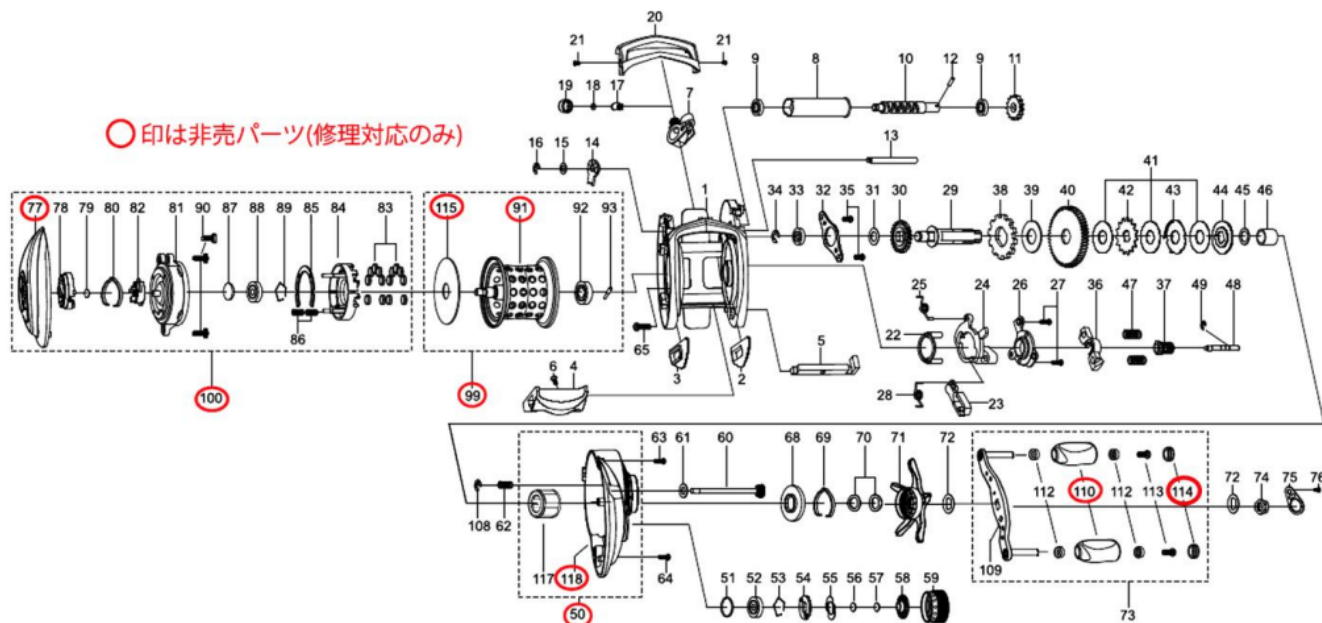

1366271 REVO

REVO ELITE AURORA64 LIMITED

Please specify reel model number and number in reel foot when ordering parts.

Amb RVO3 ELITE AURORA6 25 00

パーツID	パーツ名	価格	
1	1383204	FRAME	¥5,000
2	1125801	SLIDE WASHER	¥100
3	1125802	SLIDE WASHER	¥100
4	1125803	THUMBAR	¥300
5	1124745	THUMBAR SHAFT	¥150
6	1124746	THUMBAR SCREW	¥50
7	1281152	LINE GUIDE	¥500
8	1280905	LEVEL WIND TUBE	¥300
9	1125729	BALLBEARING	¥600
10	1281170	WORM SHAFT	¥1,500
11	1125732	WORM SHAFT GEAR	¥100
12	1125733	WORM SHAFT PIN	¥50
13	1280907	LINE GUIDE SHAFT	¥300
14	1125734	WORM SHAFT PIN HOLDER	¥70
15	1124224	WASHER	¥160
16	1124201	RETAINER	¥50
17	1125735	PAWL	¥300
18	1125736	WASHER	¥50
19	1129323	LINE GUIDE NUT	¥70
20	1281154	FRONT COVER	¥500
21	1125738	SCREW	¥50
22	1125739	YOKE HOLDER	¥100
23	1289969	KICK LEVER	¥300
24	1125741	LIFT CURVE	¥300
25	1383205	CLUTCH SPRING	¥200
26	1203786	KICK LEVER	¥300
27	1125744	SCREW	¥50
28	1125745	KICK LEVER SPRING	¥50
29	1281129	MAIN GEAR SHAFT (K)	¥1,200
30	1251634	LEVEL WIND GEAR	¥160
31	1125747	WASHER	¥50
32	1281130	MAIN GEAR SHAFT PLATE	¥200
33	1187625	SPOOL BALL BEARING	¥800
34	1124201	RETAINER	¥50
35	1372152	SCREW	¥200
36	1281131	YOKE	¥200
37	1281155	PINION (K)	¥1,000
38	1144195	RATCHET	¥150
39	1281133	DRAG WASHER	¥250
40	1302670	MAIN GEAR (K)	¥2,000
41	1281218	DRAG WASHER	¥200
42	1281219	DRAG WASHER	¥200
43	1281220	EAR WASHER	¥200
44	1281221	PRESSURE WASHER (K)	¥400
45	1372155	WASHER	¥200
46	1257782	SLEEVE	¥200
47	1116237	YOKE SPRING	¥50
48	1125766	PINION SHAFT	¥500
49	1116226	RETAINER	¥50
50	1383206	修理専用 GEAR SIDE COMPLETE	¥9,000