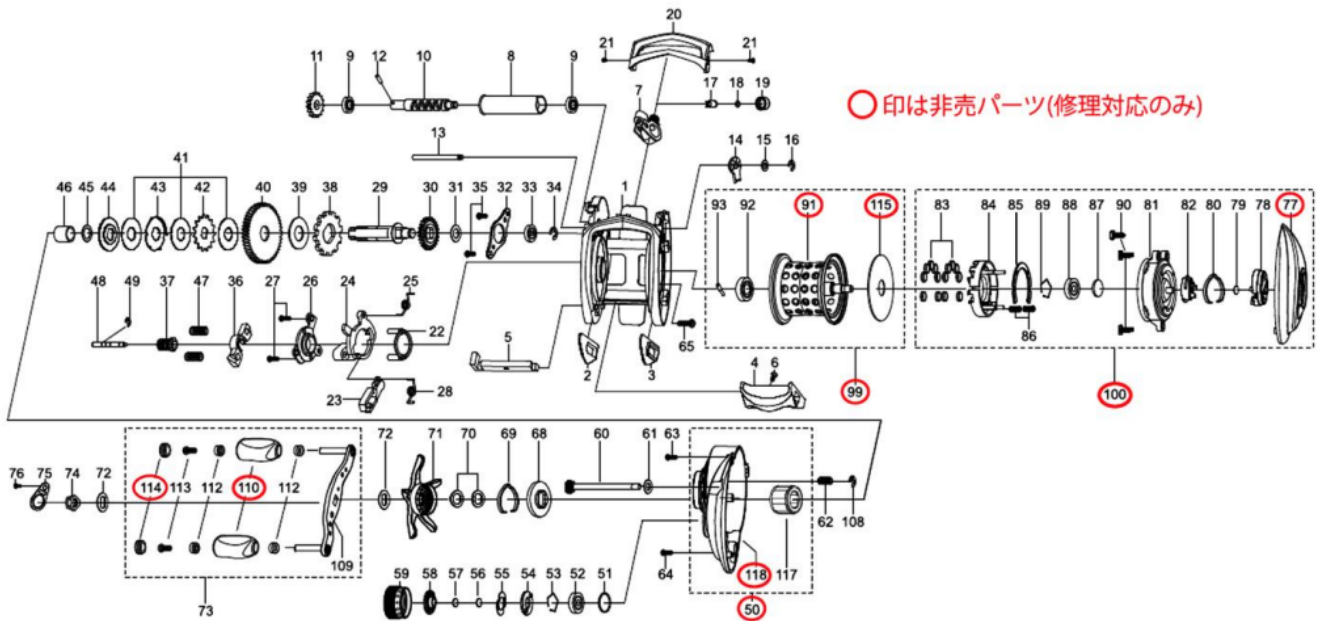

1366272 REVO

REVO ELITE AURORA64 LIMITED-L

O印は非売パーツ(修理対応のみ)

Please specify reel model number and number in reel foot when ordering parts.

Amb RVO3 ELITE AURORA6-L 25 00

パーツID	パーツ名	価格
1	1385187 FRAME	¥5,000
2	1125801 SLIDE WASHER	¥100
3	1125802 SLIDE WASHER	¥100
4	1125803 THUMBAR	¥300
5	1127696 THUMBAR SHAFT	¥150
6	1124746 THUMBAR SCREW	¥50
7	1281152 LINE GUIDE	¥500
8	1280905 LEVEL WIND TUBE	¥300
9	1125729 BALLBEARING	¥600
10	1281170 WORM SHAFT	¥1,500
11	1125732 WORM SHAFT GEAR	¥100
12	1125733 WORM SHAFT PIN	¥50
13	1280907 LINE GUIDE SHAFT	¥300
14	1125734 WORM SHAFT PIN HOLDER	¥70
15	1124224 WASHER	¥160
16	1124201 RETAINER	¥50
17	1125735 PAWL	¥300
18	1125736 WASHER	¥50
19	1129323 LINE GUIDE NUT	¥70
20	1281243 FRONT COVER	¥500
21	1125738 SCREW	¥50
22	1125739 YOKE HOLDER	¥100
23	1289971 KICK LEVER	¥300
24	1127698 LIFT CURVE	¥300
25	1385188 CLUTCH SPRING	¥200
26	1203787 KICK LEVER	¥300
27	1125744 SCREW	¥50
28	1127701 KICK LEVER SPRING	¥50
29	1281234 MAIN GEAR SHAFT (K)	¥1,200
30	1251634 LEVEL WIND GEAR	¥160
31	1125747 WASHER	¥50
32	1281130 MAIN GEAR SHAFT PLATE	¥200
33	1187625 SPOOL BALL BEARING	¥800
34	1124201 RETAINER	¥50
35	1372152 SCREW	¥200
36	1281235 YOKE	¥200
37	1281244 PINION (K)	¥1,000
38	1144195 RATCHET	¥150
39	1281133 DRAG WASHER	¥250
40	1302695 MAIN GEAR (K)	¥2,000
41	1281218 DRAG WASHER	¥200
42	1281219 DRAG WASHER	¥200
43	1302687 EAR WASHER	¥200
44	1281221 PRESSURE WASHER (K)	¥400
45	1372155 WASHER	¥200
46	1257782 SLEEVE	¥200
47	1116237 YOKE SPRING	¥50
48	1125766 PINION SHAFT	¥500
49	1116226 RETAINER	¥50
50	1385189 修理専用 GEAR SIDE COMPLETE	¥9,000

パーツID	パーツ名	価格
51	1185714 O-RING	¥50
52	1128194 BALLBEARING	¥800
53	1104790 RING	¥50
54	1125768 CLICK WASHER	¥100
55	1125769 CLICK SPRING	¥150
56	1125770 FRICTION WASHER	¥50
57	1125771 RUBBER WASHER	¥50
58	1125772 CLICK WASHER	¥100
59	1308902 BRAKE KNOB	¥1,750
60	1372158 CAM LOCK SCREW	¥400
61	1133903 WASHER	¥50
62	1125775 SPRING	¥50
63	1125812 SCREW	¥50
64	1257013 SCREW	¥160
65	1257014 SCREW	¥160
68	1125779 CLICK SPRING HOLDER	¥150
69	1125780 CLICK SPRING	¥70
70	1117208 SPRING WASHER	¥50
71	1385190 STAR WHEEL	¥3,000
72	1125783 WASHER	¥50
73	1383208 HANDLE COMPLETE	¥17,000
74	1214327 HANDLE NUT	¥200
75	1132929 HANDLE NUT COVER	¥150
76	1203407 SCREW	¥50
77	1385191 修理専用 PALM SIDE PLATE	¥5,500
78	1281162 MAG DIAL	¥300
79	1281144 RUBBER WASHER	¥50
80	1125791 CLICK SPRING	¥100
81	1252039 BEARING HOUSING	¥1,500
82	1185732 SILDE CAM	¥200
83	1116222 MAGNET	¥200
84	1302675 MAGNET HOLDER	¥500
85	1302676 MAGNET PLATE	¥400
86	1187623 MAGNET HOLDER SPRING	¥160
87	1125797 WASHER	¥50
88	1308906 BALLBEARING	¥1,300
89	1104790 RING	¥50
90	1185735 SPOOL COVER SCREW	¥160
91	1385180 修理専用 SPOOL	¥6,500
92	1308908 BALLBEARING	¥1,700
93	1192826 SPOOL SHAFT PIN	¥200
99	1385181 修理専用 SPOOL COMPLETE	¥9,500
100	1385192 修理専用 PALM SIDE COMPLETE	¥13,000
108	1116226 RETAINER	¥50
109	1281326 HANDLE	¥7,000
110	1385183 修理専用 HANDLE KNOB	¥5,000
112	1281319 BALL BEARING	¥600
113	1281320 SCREW	¥160
115	1385185 修理専用 SPOOL PLATE	¥500
117	1275594 OWC	¥2,500