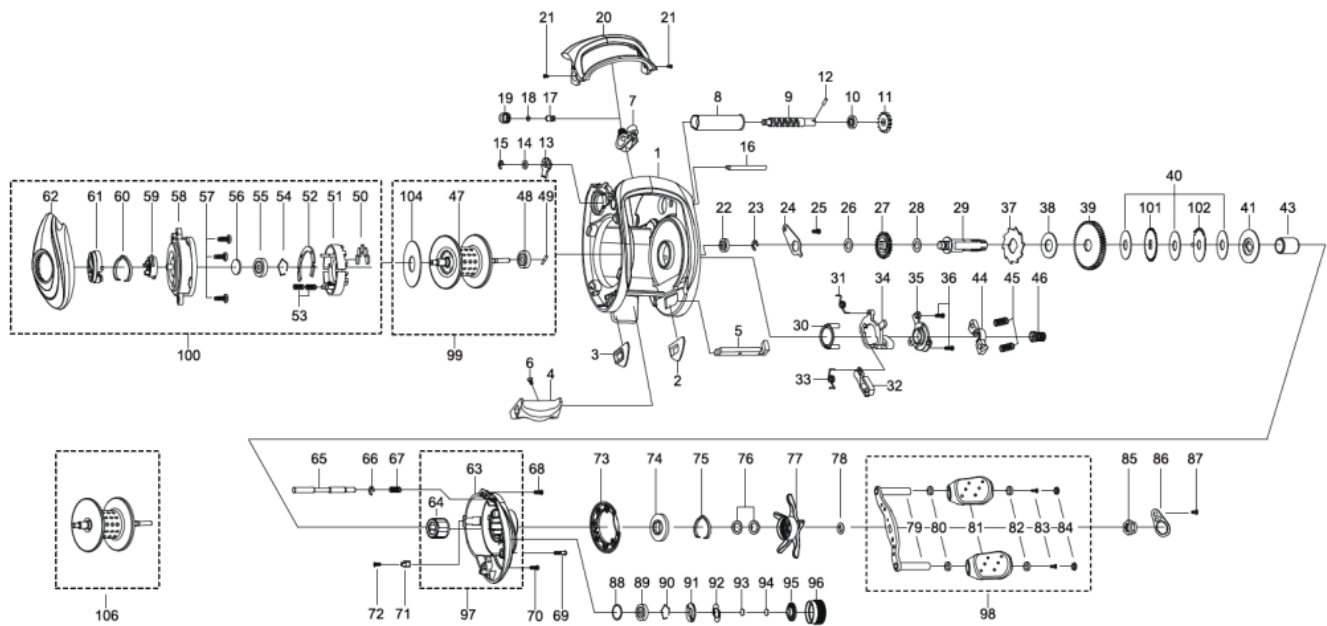

1366273 DECIDER

DECIDER7

Please specify reel model number and number in reel foot when ordering parts.

Ambassadeur DECIDER 7 25 00

パーツID	パーツ名	価格
1	1385194 FRAME	¥5,000
2	1125801 SLIDE WASHER	¥100
3	1125802 SLIDE WASHER	¥100
4	1125803 THUMBAR	¥300
5	1124745 THUMBAR SHAFT	¥150
6	1124746 THUMBAR SCREW	¥50
7	1281152 LINE GUIDE	¥500
8	1280905 LEVEL WIND TUBE	¥300
9	1280906 WORM SHAFT	¥1,500
10	1313502 WORM SHAFT BUSHING	¥200
11	1125732 WORM SHAFT GEAR	¥100
12	1125733 WORM SHAFT PIN	¥50
13	1125734 WORM SHAFT PIN HOLDER	¥70
14	1185695 WORM SHAFT WASHER	¥160
15	1124201 RETAINER	¥50
16	1280907 LINE GUIDE SHAFT	¥300
17	1125806 PAWL	¥300
18	1125736 WASHER	¥50
19	1129323 LINE GUIDE NUT	¥70
20	1313470 FRONT COVER	¥500
21	1125738 SCREW	¥50
22	1116186 BALL BEARING	¥600
23	1124201 RETAINER	¥50
24	1125750 MAINGEAR SHAFT PLATE	¥200
25	1125796 SCREW	¥50
26	1125749 WASHER	¥50
27	1251634 LEVEL WIND GEAR	¥160
28	1125747 WASHER	¥50
29	1132912 MAIN GEAR SHAFT	¥1,000
30	1125739 YOKE HOLDER	¥100
31	1185699 CLUTCH SPRING	¥160
32	1289969 KICK LEVER	¥300
33	1125745 KICK LEVER SPRING	¥50
34	1125741 LIFT CURVE	¥300
35	1289973 CLUTCH PLATE	¥300
36	1125744 SCREW	¥50
37	1125756 RATCHET	¥150
38	1281133 DRAG WASHER	¥250
39	1362793 MAIN GEAR	¥3,000
40	1281218 DRAG WASHER	¥200
41	1281221 PRESSURE WASHER (K)	¥400
43	1257782 SLEEVE	¥200
44	1125753 YOKE	¥100
45	1116237 YOKE SPRING	¥50
46	1125809 PINION 7,1	¥1,000
47	1385195 SPOOL	¥4,500
48	1144215 BALL BEARING	¥800
49	1187619 SPOOL SHAFT PIN	¥200
50	1302674 MAGNET	¥400
51	1302675 MAGNET HOLDER	¥500