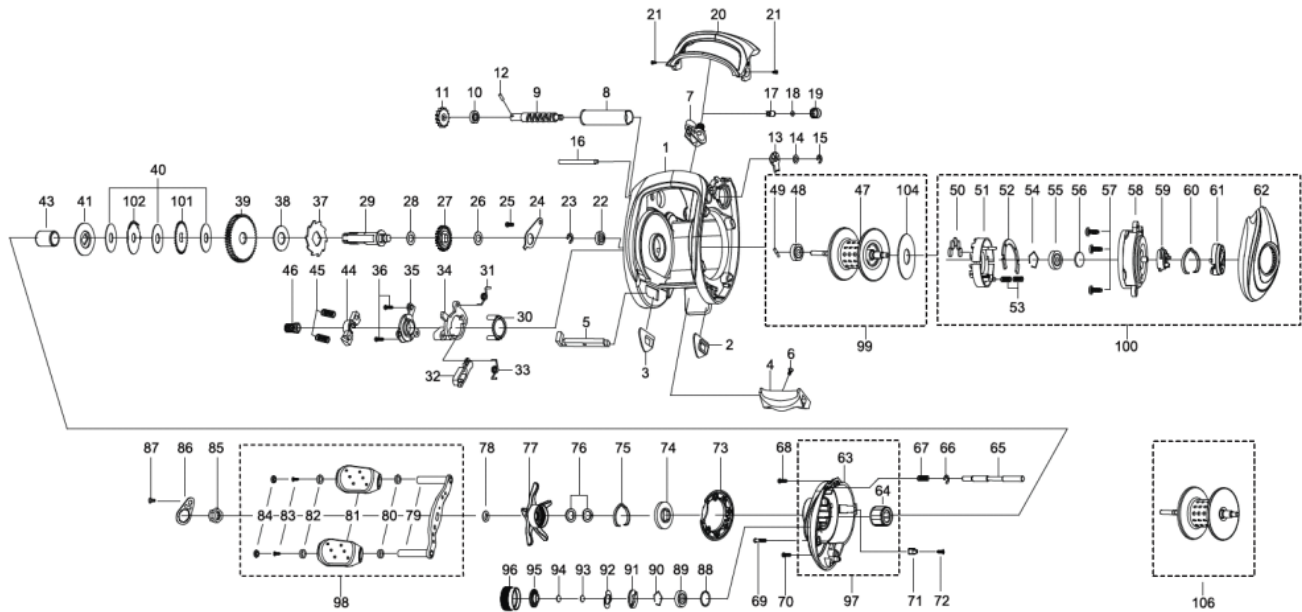

1366274 DECIDER

DECIDER7-L

Please specify reel model number and number in reel foot when ordering parts.

Ambassadeur DECIDER 7-L 25 00

パーツID	パーツ名	価格	
1	1385205	FRAME	¥5,000
2	1125801	SLIDE WASHER	¥100
3	1125802	SLIDE WASHER	¥100
4	1125803	THUMBAR	¥300
5	1127696	THUMBAR SHAFT	¥150
6	1124746	THUMBAR SCREW	¥50
7	1281152	LINE GUIDE	¥500
8	1280905	LEVEL WIND TUBE	¥300
9	1280906	WORM SHAFT	¥1,500
10	1313502	WORM SHAFT BUSHING	¥200
11	1125732	WORM SHAFT GEAR	¥100
12	1125733	WORM SHAFT PIN	¥50
13	1125734	WORM SHAFT PIN HOLDER	¥70
14	1185695	WORM SHAFT WASHER	¥160
15	1124201	RETAINER	¥50
16	1280907	LINE GUIDE SHAFT	¥300
17	1125806	PAWL	¥300
18	1125736	WASHER	¥50
19	1129323	LINE GUIDE NUT	¥70
20	1313470	FRONT COVER	¥500
21	1125738	SCREW	¥50
22	1116186	BALL BEARING	¥600
23	1124201	RETAINER	¥50
24	1125750	MAINGEAR SHAFT PLATE	¥200
25	1125796	SCREW	¥50
26	1125749	WASHER	¥50
27	1251634	LEVEL WIND GEAR	¥160
28	1125747	WASHER	¥50
29	1132937	MAIN GEAR SHAFT	¥1,000
30	1125739	YOKE HOLDER	¥100
31	1200009	CLUTCH SPRING	¥160
32	1289971	KICK LEVER	¥300
33	1127701	KICK LEVER SPRING	¥50
34	1127698	LIFT CURVE	¥300
35	1289974	CLUTCH PLATE	¥300
36	1125744	SCREW	¥50
37	1189341	RATCHET	¥150
38	1281133	DRAG WASHER	¥250
39	1362794	MAIN GEAR	¥3,000
40	1281218	DRAG WASHER	¥200
41	1281221	PRESSURE WASHER (K)	¥400
43	1257782	SLEEVE	¥200
44	1127703	YOKE	¥100
45	1116237	YOKE SPRING	¥50
46	1200012	PINION GEAR(K)	¥1,000
47	1385195	SPOOL	¥4,500
48	1144215	BALL BEARING	¥800
49	1187619	SPOOL SHAFT PIN	¥200
50	1302674	MAGNET	¥400
51	1302675	MAGNET HOLDER	¥500