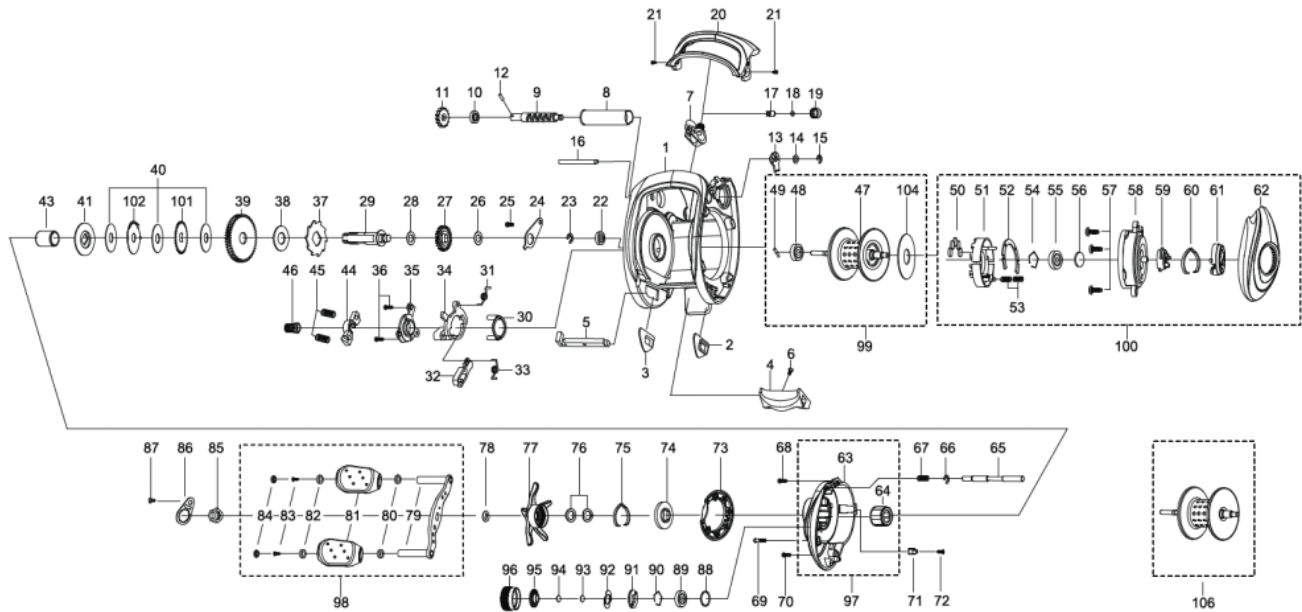

1366274 DECIDER

DECIDER7-L

Please specify reel model number and number in reel foot when ordering parts.

Ambassadeur **DECIDER 7-L 25 00**

パーツID	パーツ名	価格	
1	1385205	FRAME	¥5,000
2	1125801	SLIDE WASHER	¥100
3	1125802	SLIDE WASHER	¥100
4	1125803	THUMBAR	¥300
5	1127696	THUMBAR SHAFT	¥150
6	1124746	THUMBAR SCREW	¥50
7	1281152	LINE GUIDE	¥500
8	1280905	LEVEL WIND TUBE	¥300
9	1280906	WORM SHAFT	¥1,500
10	1313502	WORM SHAFT BUSHING	¥200
11	1125732	WORM SHAFT GEAR	¥100
12	1125733	WORM SHAFT PIN	¥50
13	1125734	WORM SHAFT PIN HOLDER	¥70
14	1185695	WORM SHAFT WASHER	¥160
15	1124201	RETAINER	¥50
16	1280907	LINE GUIDE SHAFT	¥300
17	1125806	PAWL	¥300
18	1125736	WASHER	¥50
19	1129323	LINE GUIDE NUT	¥70
20	1313470	FRONT COVER	¥500
21	1125738	SCREW	¥50
22	1116186	BALL BEARING	¥600
23	1124201	RETAINER	¥50
24	1125750	MAINGEAR SHAFT PLATE	¥200
25	1125796	SCREW	¥50
26	1125749	WASHER	¥50
27	1251634	LEVEL WIND GEAR	¥160
28	1125747	WASHER	¥50
29	1132937	MAIN GEAR SHAFT	¥1,000
30	1125739	YOKE HOLDER	¥100
31	1200009	CLUTCH SPRING	¥160
32	1289971	KICK LEVER	¥300
33	1127701	KICK LEVER SPRING	¥50
34	1127698	LIFT CURVE	¥300
35	1289974	CLUTCH PLATE	¥300
36	1125744	SCREW	¥50
37	1189341	RATCHET	¥150
38	1281133	DRAG WASHER	¥250
39	1362794	MAIN GEAR	¥3,000
40	1281218	DRAG WASHER	¥200
41	1281221	PRESSURE WASHER (K)	¥400
43	1257782	SLEEVE	¥200
44	1127703	YOKE	¥100
45	1116237	YOKE SPRING	¥50
46	1200012	PINION GEAR(K)	¥1,000
47	1385195	SPOOL	¥4,500
48	1144215	BALL BEARING	¥800
49	1187619	SPOOL SHAFT PIN	¥200
50	1302674	MAGNET	¥400
51	1302675	MAGNET HOLDER	¥500