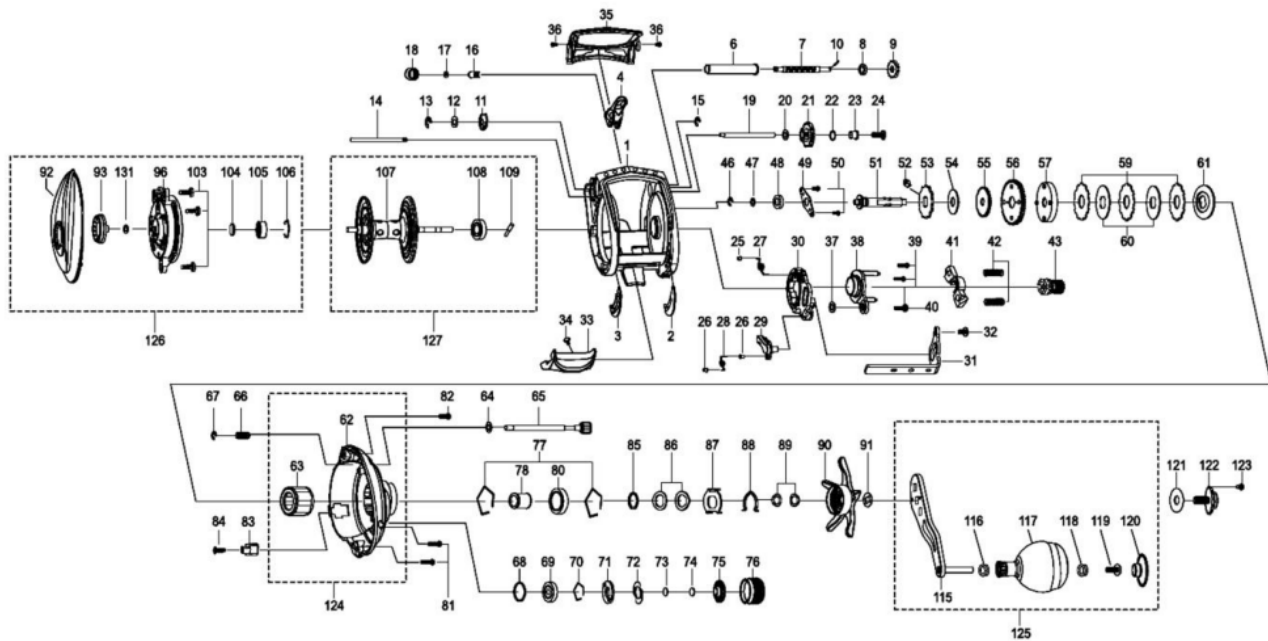

1366281 REVO

SALTY STAGE REVO LJ-4

Please specify reel model number and number in reel foot when ordering parts.

Amb SALTY STAGE REVO LJ-4 25 00

パーツID	パーツ名	価格	
1	1398507	FRAME	¥6,500
2	1380594	SLIDE WASHER	¥200
3	1380595	SLIDE WASHER	¥200
4	1380596	LINE GUIDE	¥500
6	1380597	LEVEL WIND TUBE	¥300
7	1380696	WORM SHAFT	¥2,500
8	1132853	BALL BEARING	¥600
9	1125732	WORM SHAFT GEAR	¥100
10	1125733	WORM SHAFT PIN	¥50
11	1380599	WORM SHAFT PIN HOLDER	¥200
12	1185695	WORM SHAFT WASHER	¥160
13	1124201	RETAINER	¥50
14	1380600	LINE GUIDE SHAFT	¥300
15	1116226	RETAINER	¥50
16	1125735	PAWL	¥300
17	1380601	WASHER	¥200
18	1144189	LINE GUIDE NUT	¥200
19	1380602	LEVEL WIND GEAR SHAFT	¥300
20	1124178	WASHER	¥50
21	1380603	LEVEL WIND GEAR	¥400
22	1144184	WASHER	¥160
23	1380604	LEVEL WIND GEAR BUSHING	¥200
24	1380605	SCREW	¥200
25	1380606	CLUTCH SPRING BUSHING	¥200
26	1116230	SCREW	¥50
27	1380607	CLUTCH SPRING	¥200
28	1125742	CLUTCH SPRING	¥50
29	1380608	KICK LEVER	¥250
30	1380609	LIFT CURVE	¥400
31	1380610	CLUTCH LINK	¥500
32	1125822	SCREW	¥50
33	1380611	THUMB BAR	¥500
34	1380612	THUMB BAR SCREW	¥200
35	1380613	FRONT COVER	¥500
36	1125738	SCREW	¥50
37	1380614	WASHER	¥200
38	1380615	CLUTCH PLATE	¥300
39	1187621	SCREW	¥200
40	1380616	SCREW	¥200
41	1380617	YOKE	¥300
42	1380618	SPRING	¥200
43	1398508	PINION	¥1,200
46	1124201	RETAINER	¥50
47	1144184	WASHER	¥160
48	1281216	BALL BEARING	¥600
49	1281130	MAIN GEAR SHAFT PLATE	¥200
50	1380699	SCREW	¥200
51	1380700	MAIN GEAR SHAFT	¥1,200
52	1380622	STOPPER	¥500
53	1380623	RATCHET	¥400