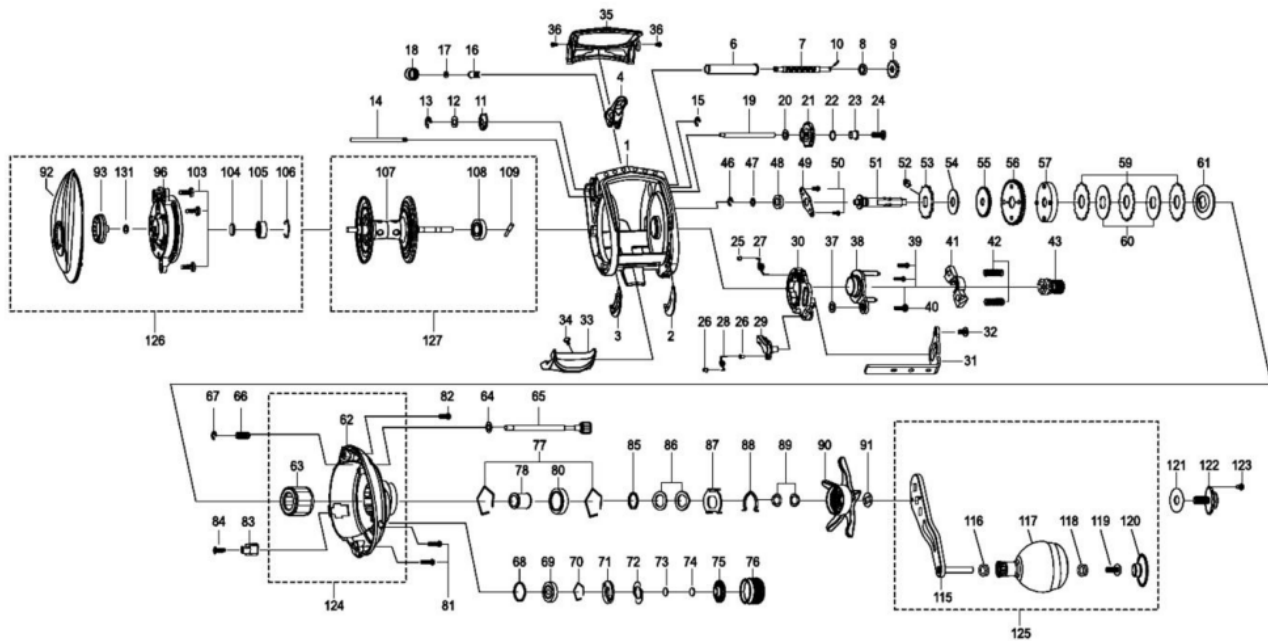

1366281 REVO

SALTY STAGE REVO LJ-4

Please specify reel model number and number in reel foot when ordering parts.

Amb SALTY STAGE REVO LJ-4 25 00

パーツID	パーツ名	価格
1	1398507 FRAME	¥6,500
2	1380594 SLIDE WASHER	¥200
3	1380595 SLIDE WASHER	¥200
4	1380596 LINE GUIDE	¥500
6	1380597 LEVEL WIND TUBE	¥300
7	1380696 WORM SHAFT	¥2,500
8	1132853 BALL BEARING	¥600
9	1125732 WORM SHAFT GEAR	¥100
10	1125733 WORM SHAFT PIN	¥50
11	1380599 WORM SHAFT PIN HOLDER	¥200
12	1185695 WORM SHAFT WASHER	¥160
13	1124201 RETAINER	¥50
14	1380600 LINE GUIDE SHAFT	¥300
15	1116226 RETAINER	¥50
16	1125735 PAWL	¥300
17	1380601 WASHER	¥200
18	1144189 LINE GUIDE NUT	¥200
19	1380602 LEVEL WIND GEAR SHAFT	¥300
20	1124178 WASHER	¥50
21	1380603 LEVEL WIND GEAR	¥400
22	1144184 WASHER	¥160
23	1380604 LEVEL WIND GEAR BUSHING	¥200
24	1380605 SCREW	¥200
25	1380606 CLUTCH SPRING BUSHING	¥200
26	1116230 SCREW	¥50
27	1380607 CLUTCH SPRING	¥200
28	1125742 CLUTCH SPRING	¥50
29	1380608 KICK LEVER	¥250
30	1380609 LIFT CURVE	¥400
31	1380610 CLUTCH LINK	¥500
32	1125822 SCREW	¥50
33	1380611 THUMB BAR	¥500
34	1380612 THUMB BAR SCREW	¥200
35	1380613 FRONT COVER	¥500
36	1125738 SCREW	¥50
37	1380614 WASHER	¥200
38	1380615 CLUTCH PLATE	¥300
39	1187621 SCREW	¥200
40	1380616 SCREW	¥200
41	1380617 YOKE	¥300
42	1380618 SPRING	¥200
43	1398508 PINION	¥1,200
46	1124201 RETAINER	¥50
47	1144184 WASHER	¥160
48	1281216 BALL BEARING	¥600
49	1281130 MAIN GEAR SHAFT PLATE	¥200
50	1380699 SCREW	¥200
51	1380700 MAIN GEAR SHAFT	¥1,200
52	1380622 STOPPER	¥500
53	1380623 RATCHET	¥400