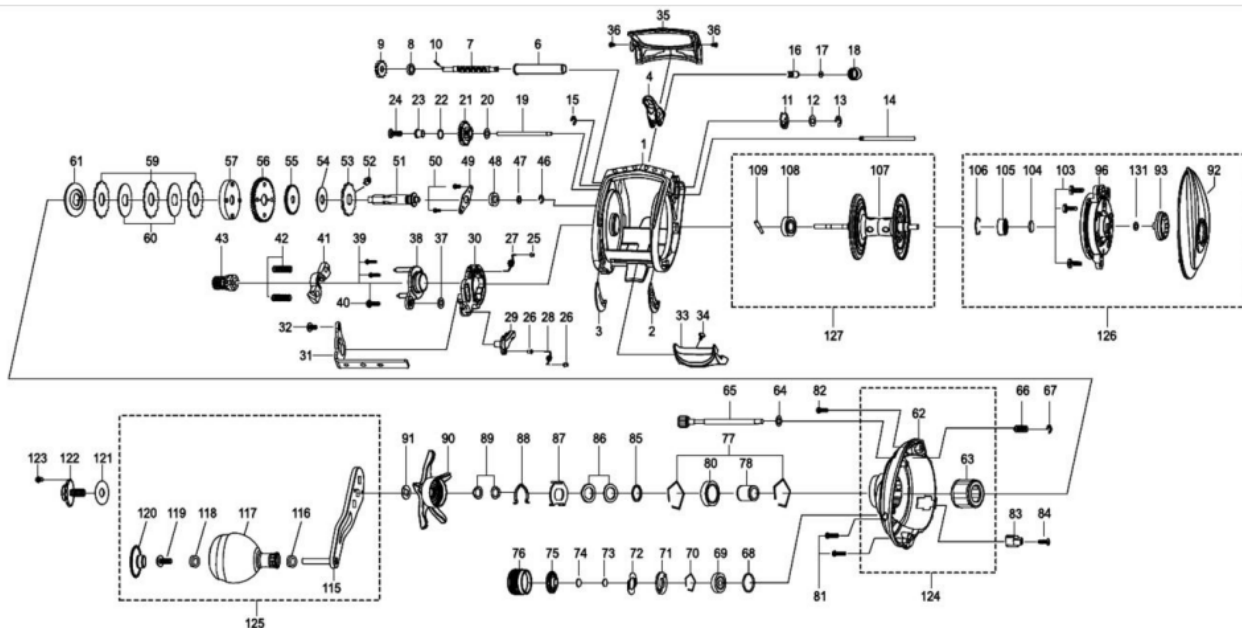

1366282 REVO

SALTY STAGE REVO LJ-4-L

Please specify reel model number and number in reel foot when ordering parts.

Amb SALTY STAGE REVO LJ-4-L 25 00

パーツID	パーツ名	価格	
1	1400427	FRAME	¥6,500
2	1380594	SLIDE WASHER	¥200
3	1380595	SLIDE WASHER	¥200
4	1380596	LINE GUIDE	¥500
6	1380597	LEVEL WIND TUBE	¥300
7	1380696	WORM SHAFT	¥2,500
8	1132853	BALL BEARING	¥600
9	1125732	WORM SHAFT GEAR	¥100
10	1125733	WORM SHAFT PIN	¥50
11	1380599	WORM SHAFT PIN HOLDER	¥200
12	1185695	WORM SHAFT WASHER	¥160
13	1124201	RETAINER	¥50
14	1380600	LINE GUIDE SHAFT	¥300
15	1116226	RETAINER	¥50
16	1125735	PAWL	¥300
17	1380601	WASHER	¥200
18	1144189	LINE GUIDE NUT	¥200
19	1380602	LEVEL WIND GEAR SHAFT	¥300
20	1124178	WASHER	¥50
21	1380603	LEVEL WIND GEAR	¥400
22	1144184	WASHER	¥160
23	1380604	LEVEL WIND GEAR BUSHING	¥200
24	1380605	SCREW	¥200
25	1380606	CLUTCH SPRING BUSHING	¥200
26	1116230	SCREW	¥50
27	1380735	CLUTCH SPRING	¥200
28	1127699	CLUTCH SPRING	¥50
29	1380736	KICK LEVER	¥250
30	1380737	LIFT CURVE	¥400
31	1380738	CLUTCH LINK	¥500
32	1125822	SCREW	¥50
33	1380611	THUMB BAR	¥500
34	1380612	THUMB BAR SCREW	¥200
35	1380613	FRONT COVER	¥500
36	1125738	SCREW	¥50
37	1380614	WASHER	¥200
38	1380739	CLUTCH PLATE	¥300
39	1187621	SCREW	¥200
40	1380616	SCREW	¥200
41	1380740	YOKE	¥300
42	1380618	SPRING	¥200
43	1400428	PINION	¥1,200
46	1124201	RETAINER	¥50
47	1144184	WASHER	¥160
48	1281216	BALL BEARING	¥600
49	1281130	MAIN GEAR SHAFT PLATE	¥200
50	1380699	SCREW	¥200
51	1380766	MAIN GEAR SHAFT	¥1,200
52	1380622	STOPPER	¥500
53	1380623	RATCHET	¥400