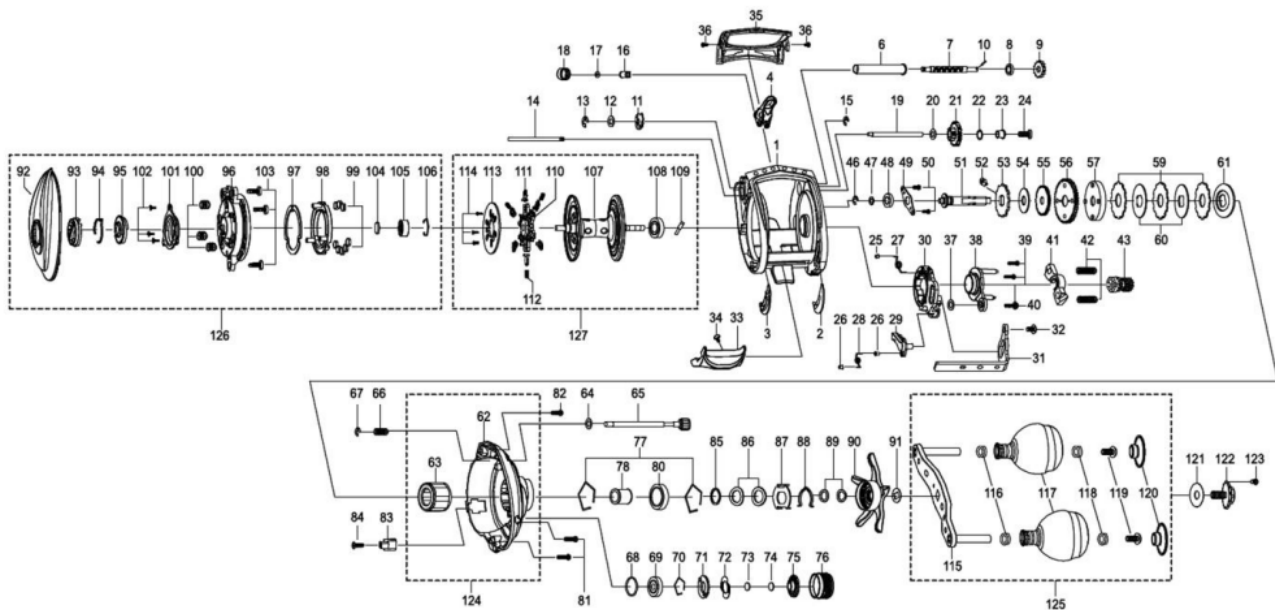

1366283 REVO

REVO BIGSHOOTER WM60

Please specify reel model number and number in reel foot when ordering parts.

Amb REVO BIGSHOOTER WM60 25 00

パーツID	パーツ名	価格	
1	1398507	FRAME	¥6,500
2	1380594	SLIDE WASHER	¥200
3	1380595	SLIDE WASHER	¥200
4	1380596	LINE GUIDE	¥500
6	1380597	LEVEL WIND TUBE	¥300
7	1380696	WORM SHAFT	¥2,500
8	1132853	BALL BEARING	¥600
9	1125732	WORM SHAFT GEAR	¥100
10	1125733	WORM SHAFT PIN	¥50
11	1380599	WORM SHAFT PIN HOLDER	¥200
12	1185695	WORM SHAFT WASHER	¥160
13	1124201	RETAINER	¥50
14	1380600	LINE GUIDE SHAFT	¥300
15	1116226	RETAINER	¥50
16	1125735	PAWL	¥300
17	1380601	WASHER	¥200
18	1144189	LINE GUIDE NUT	¥200
19	1380602	LEVEL WIND GEAR SHAFT	¥300
20	1124178	WASHER	¥50
21	1380603	LEVEL WIND GEAR	¥400
22	1144184	WASHER	¥160
23	1380604	LEVEL WIND GEAR BUSHING	¥200
24	1380605	SCREW	¥200
25	1380606	CLUTCH SPRING BUSHING	¥200
26	1116230	SCREW	¥50
27	1380607	CLUTCH SPRING	¥200
28	1125742	CLUTCH SPRING	¥50
29	1380608	KICK LEVER	¥250
30	1380609	LIFT CURVE	¥400
31	1380610	CLUTCH LINK	¥500
32	1125822	SCREW	¥50
33	1380611	THUMB BAR	¥500
34	1380612	THUMB BAR SCREW	¥200
35	1380613	FRONT COVER	¥500
36	1125738	SCREW	¥50
37	1380614	WASHER	¥200
38	1380615	CLUTCH PLATE	¥300
39	1187621	SCREW	¥200
40	1380616	SCREW	¥200
41	1380617	YOKE	¥300
42	1380618	SPRING	¥200
43	1398508	PINION	¥1,200
46	1124201	RETAINER	¥50
47	1144184	WASHER	¥160
48	1281216	BALL BEARING	¥600
49	1281130	MAIN GEAR SHAFT PLATE	¥200
50	1380699	SCREW	¥200
51	1380700	MAIN GEAR SHAFT	¥1,200
52	1380622	STOPPER	¥500
53	1380623	RATCHET	¥400