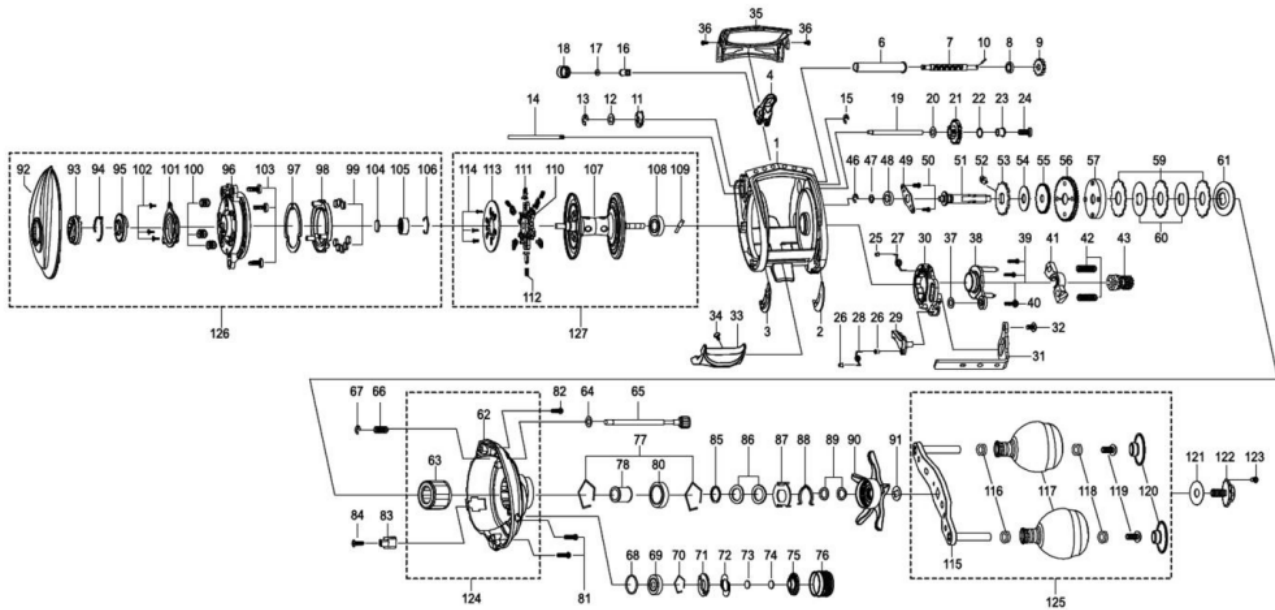

1366283 REVO

REVO BIGSHOOTER WM60

Please specify reel model number and number in reel foot when ordering parts.

Amb REVO BIGSHOOTER WM60 25 00

パーツID	パーツ名	価格
1	1398507 FRAME	¥6,500
2	1380594 SLIDE WASHER	¥200
3	1380595 SLIDE WASHER	¥200
4	1380596 LINE GUIDE	¥500
6	1380597 LEVEL WIND TUBE	¥300
7	1380696 WORM SHAFT	¥2,500
8	1132853 BALL BEARING	¥600
9	1125732 WORM SHAFT GEAR	¥100
10	1125733 WORM SHAFT PIN	¥50
11	1380599 WORM SHAFT PIN HOLDER	¥200
12	1185695 WORM SHAFT WASHER	¥160
13	1124201 RETAINER	¥50
14	1380600 LINE GUIDE SHAFT	¥300
15	1116226 RETAINER	¥50
16	1125735 PAWL	¥300
17	1380601 WASHER	¥200
18	1144189 LINE GUIDE NUT	¥200
19	1380602 LEVEL WIND GEAR SHAFT	¥300
20	1124178 WASHER	¥50
21	1380603 LEVEL WIND GEAR	¥400
22	1144184 WASHER	¥160
23	1380604 LEVEL WIND GEAR BUSHING	¥200
24	1380605 SCREW	¥200
25	1380606 CLUTCH SPRING BUSHING	¥200
26	1116230 SCREW	¥50
27	1380607 CLUTCH SPRING	¥200
28	1125742 CLUTCH SPRING	¥50
29	1380608 KICK LEVER	¥250
30	1380609 LIFT CURVE	¥400
31	1380610 CLUTCH LINK	¥500
32	1125822 SCREW	¥50
33	1380611 THUMB BAR	¥500
34	1380612 THUMB BAR SCREW	¥200
35	1380613 FRONT COVER	¥500
36	1125738 SCREW	¥50
37	1380614 WASHER	¥200
38	1380615 CLUTCH PLATE	¥300
39	1187621 SCREW	¥200
40	1380616 SCREW	¥200
41	1380617 YOKE	¥300
42	1380618 SPRING	¥200
43	1398508 PINION	¥1,200
46	1124201 RETAINER	¥50
47	1144184 WASHER	¥160
48	1281216 BALL BEARING	¥600
49	1281130 MAIN GEAR SHAFT PLATE	¥200
50	1380699 SCREW	¥200
51	1380700 MAIN GEAR SHAFT	¥1,200
52	1380622 STOPPER	¥500
53	1380623 RATCHET	¥400