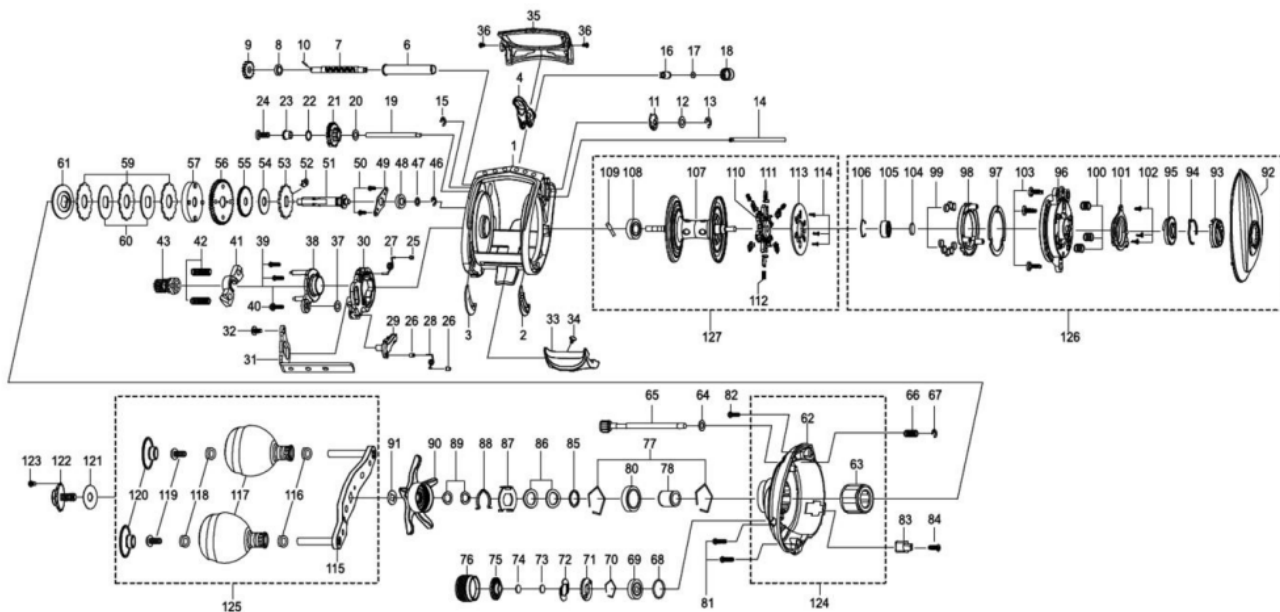

1366284 REVO

REVO BIGSHOOTER WM60-L

Please specify reel model number and number in reel foot when ordering parts.

Amb REVO BIGSHOOTER WM60-L 25 00

パーツID	パーツ名	価格
1	1400427 FRAME	¥6,500
2	1380594 SLIDE WASHER	¥200
3	1380595 SLIDE WASHER	¥200
4	1380596 LINE GUIDE	¥500
6	1380597 LEVEL WIND TUBE	¥300
7	1380696 WORM SHAFT	¥2,500
8	1132853 BALL BEARING	¥600
9	1125732 WORM SHAFT GEAR	¥100
10	1125733 WORM SHAFT PIN	¥50
11	1380599 WORM SHAFT PIN HOLDER	¥200
12	1185695 WORM SHAFT WASHER	¥160
13	1124201 RETAINER	¥50
14	1380600 LINE GUIDE SHAFT	¥300
15	1116226 RETAINER	¥50
16	1125735 PAWL	¥300
17	1380601 WASHER	¥200
18	1144189 LINE GUIDE NUT	¥200
19	1380602 LEVEL WIND GEAR SHAFT	¥300
20	1124178 WASHER	¥50
21	1380603 LEVEL WIND GEAR	¥400
22	1144184 WASHER	¥160
23	1380604 LEVEL WIND GEAR BUSHING	¥200
24	1380605 SCREW	¥200
25	1380606 CLUTCH SPRING BUSHING	¥200
26	1116230 SCREW	¥50
27	1380735 CLUTCH SPRING	¥200
28	1127699 CLUTCH SPRING	¥50
29	1380736 KICK LEVER	¥250
30	1380737 LIFT CURVE	¥400
31	1380738 CLUTCH LINK	¥500
32	1125822 SCREW	¥50
33	1380611 THUMB BAR	¥500
34	1380612 THUMB BAR SCREW	¥200
35	1380613 FRONT COVER	¥500
36	1125738 SCREW	¥50
37	1380614 WASHER	¥200
38	1380739 CLUTCH PLATE	¥300
39	1187621 SCREW	¥200
40	1380616 SCREW	¥200
41	1380740 YOKE	¥300
42	1380618 SPRING	¥200
43	1400428 PINION	¥1,200
46	1124201 RETAINER	¥50
47	1144184 WASHER	¥160
48	1281216 BALL BEARING	¥600
49	1281130 MAIN GEAR SHAFT PLATE	¥200
50	1380699 SCREW	¥200
51	1380766 MAIN GEAR SHAFT	¥1,200
52	1380622 STOPPER	¥500
53	1380623 RATCHET	¥400