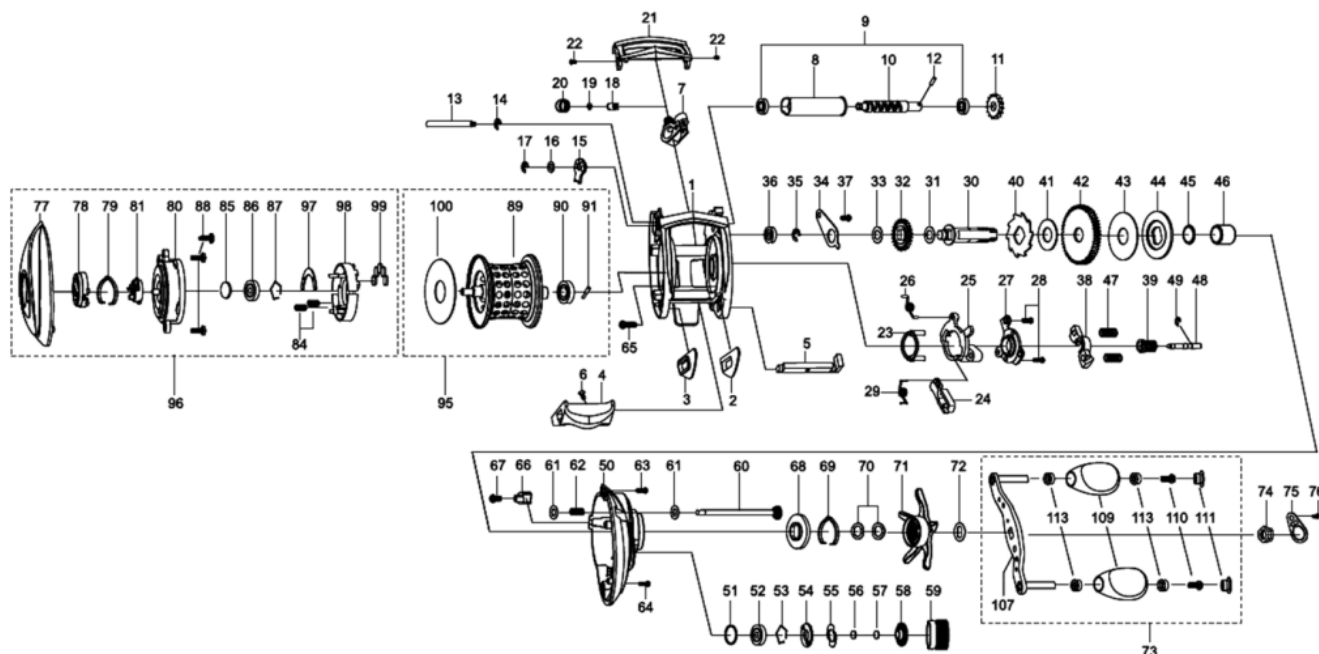

1366285 REVO

REVO LT6

Please specify reel model number and number in reel foot when ordering parts.

Ambassadeur REVO LT 6 25 00

パーツID	パーツ名	価格	
1	1373498	FRAME	¥5,000
2	1125801	SLIDE WASHER	¥100
3	1125802	SLIDE WASHER	¥100
4	1125803	THUMBAR	¥300
5	1124745	THUMBAR SHAFT	¥150
6	1124746	THUMBAR SCREW	¥50
7	1185690	LINE GUIDE	¥500
8	1137750	LEVEL WIND TUBE	¥300
9	1132853	BALL BEARING	¥600
10	1132903	WORM SHAFT	¥1,500
11	1125732	WORM SHAFT GEAR	¥100
12	1125733	WORM SHAFT PIN	¥50
13	1251632	LINE GUIDE SHAFT	¥300
14	1116226	RETAINER	¥50
15	1125734	WORM SHAFT PIN HOLDER	¥70
16	1124178	WASHER	¥50
17	1124201	RETAINER	¥50
18	1125735	PAWL	¥300
19	1125736	WASHER	¥50
20	1129323	LINE GUIDE NUT	¥70
21	1308883	FRONT COVER	¥500
22	1125738	SCREW	¥50
23	1125739	YOKE HOLDER	¥100
24	1289969	KICK LEVER	¥300
25	1125741	LIFT CURVE	¥300
26	1200008	CLUTCH SPRING	¥160
27	1289973	CLUTCH PLATE	¥300
28	1125744	SCREW	¥50
29	1125745	KICK LEVER SPRING	¥50
30	1196826	MAIN GEAR SHAFT	¥1,200
31	1125747	WASHER	¥50
32	1251634	LEVEL WIND GEAR	¥160
33	1125749	WASHER	¥50
34	1125750	MAINGEAR SHAFT PLATE	¥200
35	1124201	RETAINER	¥50
36	1132857	BALL BEARING	¥600
37	1125796	SCREW	¥50
38	1125753	YOKE	¥100
39	1125754	PINION 6,3	¥1,000
40	1125756	RATCHET	¥150
41	1281133	DRAG WASHER	¥250
42	1275652	MAIN GEAR (K)	¥2,000
43	1204950	Carbon washer	¥200
44	1251638	D-WASHER (K)	¥400
45	1144185	WASHER	¥50
46	1239084	SLEEVE	¥300
47	1116237	YOKE SPRING	¥50
48	1125766	PINION SHAFT	¥500
49	1116226	RETAINER	¥50
50	1373519	GEAR SIDE PLATE	¥5,500