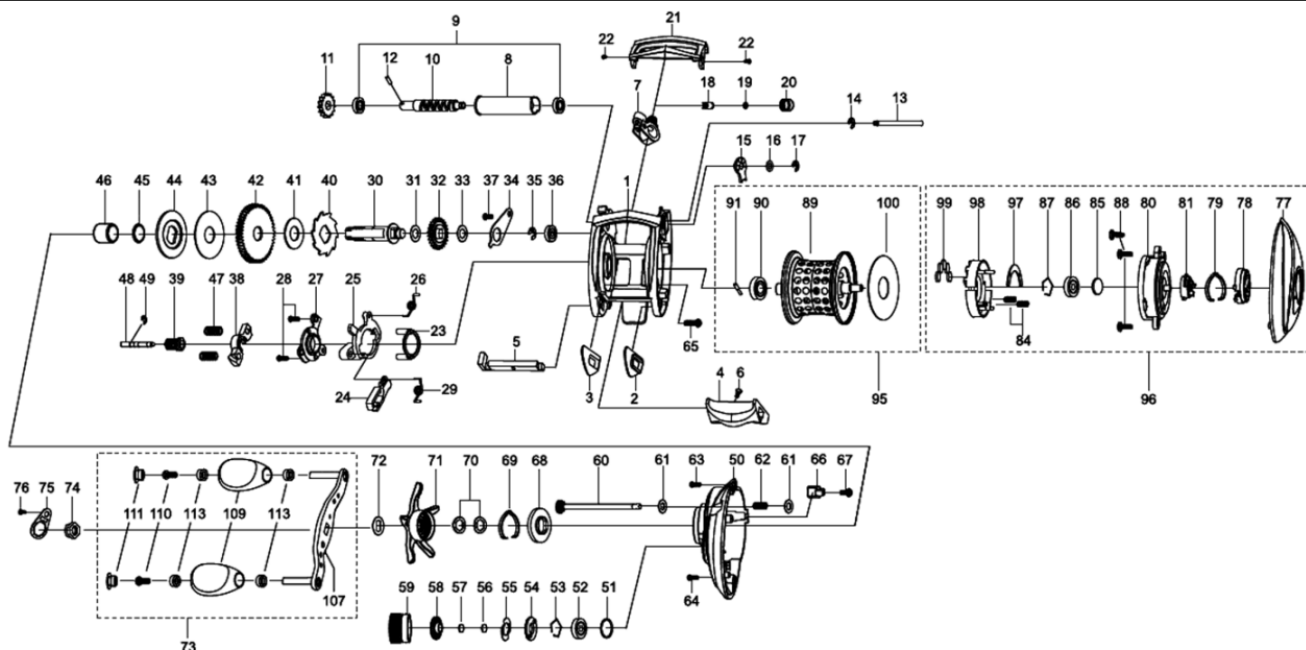

1366286 REVO

REVO LT6-L

Please specify reel model number and number in reel foot when ordering parts.

Ambassadeur REVO LT 6-L 25 00

パーツID	パーツ名	価格
1	1373526 FRAME	¥5,000
2	1125801 SLIDE WASHER	¥100
3	1125802 SLIDE WASHER	¥100
4	1125803 THUMBAR	¥300
5	1127696 THUMBAR SHAFT	¥150
6	1124746 THUMBAR SCREW	¥50
7	1185690 LINE GUIDE	¥500
8	1137750 LEVEL WIND TUBE	¥300
9	1132853 BALL BEARING	¥600
10	1132903 WORM SHAFT	¥1,500
11	1125732 WORM SHAFT GEAR	¥100
12	1125733 WORM SHAFT PIN	¥50
13	1251632 LINE GUIDE SHAFT	¥300
14	1116226 RETAINER	¥50
15	1125734 WORM SHAFT PIN HOLDER	¥70
16	1124178 WASHER	¥50
17	1124201 RETAINER	¥50
18	1125735 PAWL	¥300
19	1125736 WASHER	¥50
20	1129323 LINE GUIDE NUT	¥70
21	1308883 FRONT COVER	¥500
22	1125738 SCREW	¥50
23	1125739 YOKE HOLDER	¥100
24	1289971 KICK LEVER	¥300
25	1127698 LIFT CURVE	¥300
26	1200009 CLUTCH SPRING	¥160
27	1289974 CLUTCH PLATE	¥300
28	1125744 SCREW	¥50
29	1127701 KICK LEVER SPRING	¥50
30	1196827 MAIN GEAR SHAFT	¥1,200
31	1125747 WASHER	¥50
32	1251634 LEVEL WIND GEAR	¥160
33	1125749 WASHER	¥50
34	1125750 MAINGEAR SHAFT PLATE	¥200
35	1124201 RETAINER	¥50
36	1132857 BALL BEARING	¥600
37	1125796 SCREW	¥50
38	1127703 YOKE	¥100
39	1127704 PINION(1135174)	¥1,000
40	1189341 RATCHET	¥150
41	1281133 DRAG WASHER	¥250
42	1275654 MAIN GEAR (K)	¥2,000
43	1204950 Carbon washer	¥200
44	1251638 D-WASHER (K)	¥400
45	1144185 WASHER	¥50
46	1239084 SLEEVE	¥300
47	1116237 YOKE SPRING	¥50
48	1125766 PINION SHAFT	¥500
49	1116226 RETAINER	¥50
50	1373527 GEAR SIDE PLATE	¥5,500