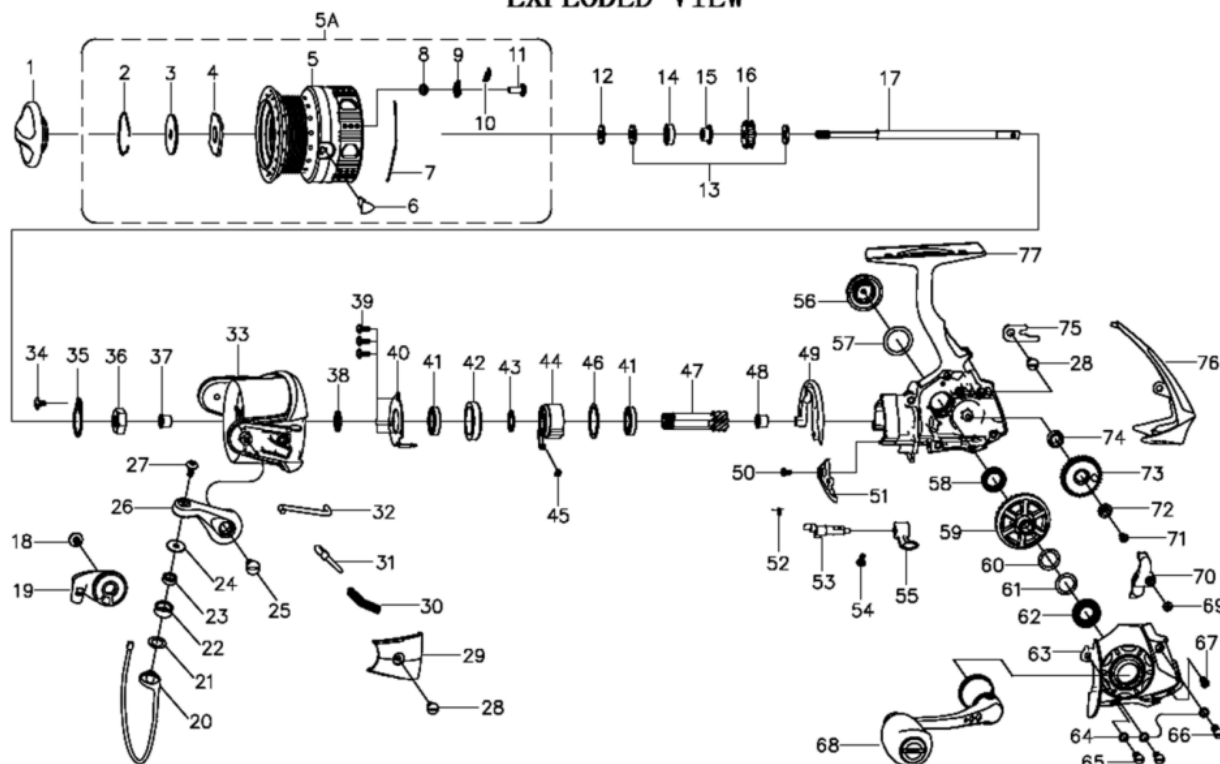

1366401 REVO SPINNING

REVO DEEZ

EXPLODED VIEW

パーツID	パーツ名	価格
1	1374579 DRAG KNOB ASSY	¥1,500
2	1338815 STOP RING	¥300
3	1216560 KEY WASHER	¥160
4	1338816 DRAG WASHER	¥200
5	1374580 SPOOL	¥4,500
5A	1374581 COMPLETE SPOOL VENTED	¥7,500
6	1216522 LINE CLIP	¥200
7	1216569 LINE CLIP SPRING	¥200
8	1241706 CLICK WASHER	¥160
9	1241707 SPOOL CLICK	¥200
10	1214415 SPRING	¥160
11	1258432 SCREW	¥200
12	1201745 CLICK GEAR WASHER	¥100
13	1200833 MAIN SHAFT WASHER	¥200
14	1200773 BEARING)	¥800
15	1216571 SLEEVE	¥400
16	1241708 CLICK GEAR	¥200
17	1241709 MAIN SHAFT	¥800
18	1374569 SCREW	¥200
19	1338820 BAIL HOLDER	¥300
20	1338821 BAIL WIRE	¥1,000
21	1200780 LINE ROLLER WASHER	¥160
22	1200782 LINE ROLLER	¥500
23	1200781 BEARING	¥600
24	1201757 LINE ROLLER COLLAR	¥200
25	1374570 SCREW	¥200
26	1338822 BAIL ARM	¥300
27	1338789 SCREW	¥200
28	1374577 SCREW	¥200
29	1338823 BAIL ARM COVER	¥300
30	1201763 BAIL ARM SPRING	¥160
31	1200851 BAIL ARM GUIDE	¥100
32	1241715 TRIP PLUNGER	¥200
33	1338832 ROTOR	¥1,500
34	1201840 SCREW	¥160
35	1201841 ROTOR NUT WASHER	¥200
36	1201771 ROTOR NUT	¥100
37	1225178 BUSHING	¥160
38	1216633 RATCHET WASHER	¥160
39	1201845 SCREW	¥50
40	1216576 BEARING COVER	¥200
41	1224305 BEARING	¥600
42	1201777 BEARING SLEEVE	¥300
43	1216577 PINION WASHER	¥100
44	1223660 ONE WAY CLUTCH	¥800
45	1200805 CLUTCH SPRING	¥200
46	1201852 WASHER	¥100
47	1338833 PINION GEAR	¥500
48	1205958 BUSHING	¥160
49	1216579 ROTOR BRAKE	¥300