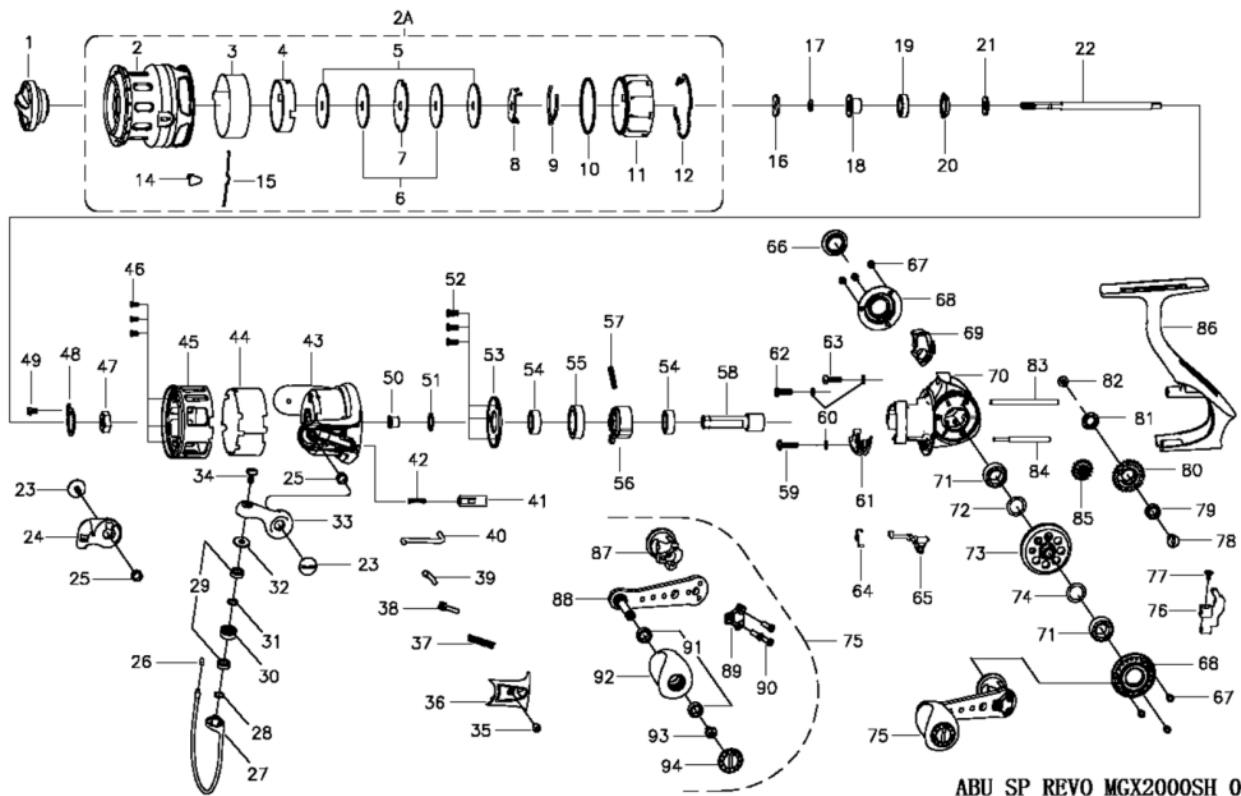

1395555 REVO SPINNING

REVO MGX 2000SH

ABU SP REVO MGX2000SH 00

パーツID	パーツ名	価格
1	1404782 DRAG KNOB ASSY	¥2,000
2	1404783 SPOOL	¥6,000
2A	1404784 SPOOL ASSY	¥8,500
3	1404785 SPOOL PLATE	¥600
4	1404786 WASHER COVER	¥300
5	1378763 KEY WASHER	¥200
6	1409747 DRAG WASHER	¥300
7	1378764 EARED WASHER	¥200
8	1378765 SPOOL CLICK RETAINER	¥200
9	1378766 SPOOL CLICK	¥200
10	1378767 O-RING	¥200
11	1404787 SPOOL BOTTOM	¥300
12	1404788 CLIP	¥200
14	1378771 LINE CLIP	¥200
15	1378772 LINE CLIP SPRING	¥200
16	1378773 SPACE WASHER	¥200
17	1378774 O-RING	¥200
18	1378775 BEARING SLEEVE	¥200
19	1224308 BEARING	¥600
20	1378776 SEAL	¥200
21	1378777 SPOOL SHAFT WASHER	¥200
22	1395733 MAIN SHAFT	¥1,000
23	1378779 SCREW	¥200
24	1378780 BAIL HOLDER	¥400
25	1378781 BUSHING	¥200
26	1378782 BAIL WIRE UNDERLAY	¥200
27	1378783 BAIL WIRE	¥1,200
28	1378784 SHIM	¥200
29	1380228 BEARING	¥2,500
30	1378785 LINE ROLLER	¥400
31	1378786 LINE SLIDER WASHER	¥200
32	1378787 LINE ROLLER COLLAR	¥200
33	1378788 ARM LEVER FOR BAIL	¥400
34	1378789 SCREW	¥200
35	1378790 SCREW	¥200
36	1404789 BAIL ARM COVER	¥300
37	1378792 BAIL ARM SPRING	¥200
38	1378793 SPRING SEAT	¥200
39	1378794 PIVOT LEVER	¥300
40	1378795 TRIP PLUNGER	¥200
41	1378796 ROTOR BRAKE	¥200
42	1378797 ROTOR BRAKE SPRING	¥200
43	1378798 ROTOR	¥1,500
44	1378799 CARBON PLATE	¥600
45	1404790 ROTOR SLEEVE	¥800
46	1207341 ROTOR SCREW	¥200
47	1378801 ROTOR NUT	¥200
48	1378802 ROTOR NUT WASHER	¥200
49	1378803 SCREW	¥200
50	1378804 PINION GEAR BUSHING	¥200