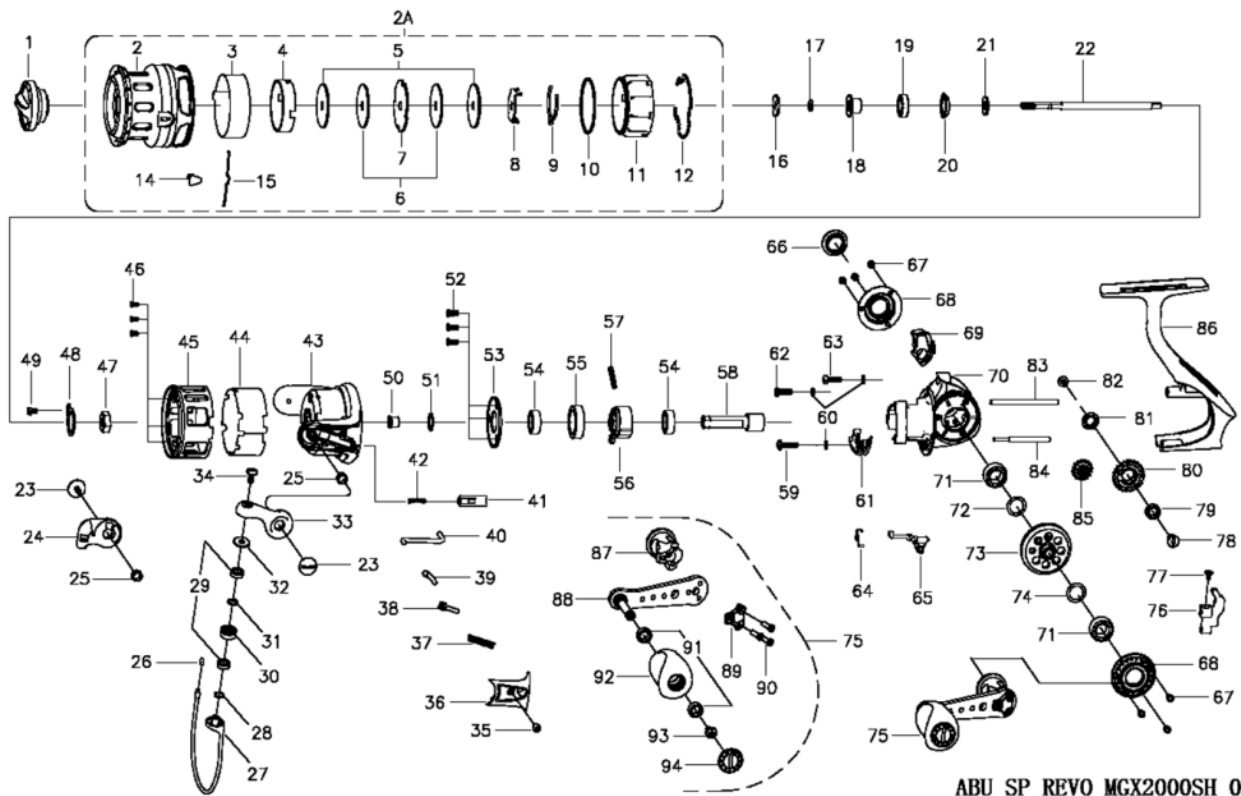

1395555 REVO SPINNING

REVO MGX 2000SH

ABU SP REVO MGX2000SH 00

パーツID	パーツ名	価格	
1	1404782	DRAG KNOB ASSY	¥2,000
2	1404783	SPOOL	¥6,000
2A	1404784	SPOOL ASSY	¥8,500
3	1404785	SPOOL PLATE	¥600
4	1404786	WASHER COVER	¥300
5	1378763	KEY WASHER	¥200
6	1409747	DRAG WASHER	¥300
7	1378764	EARED WASHER	¥200
8	1378765	SPOOL CLICK RETAINER	¥200
9	1378766	SPOOL CLICK	¥200
10	1378767	O-RING	¥200
11	1404787	SPOOL BOTTOM	¥300
12	1404788	CLIP	¥200
14	1378771	LINE CLIP	¥200
15	1378772	LINE CLIP SPRING	¥200
16	1378773	SPACE WASHER	¥200
17	1378774	O-RING	¥200
18	1378775	BEARING SLEEVE	¥200
19	1224308	BEARING	¥600
20	1378776	SEAL	¥200
21	1378777	SPOOL SHAFT WASHER	¥200
22	1395733	MAIN SHAFT	¥1,000
23	1378779	SCREW	¥200
24	1378780	BAIL HOLDER	¥400
25	1378781	BUSHING	¥200
26	1378782	BAIL WIRE UNDERLAY	¥200
27	1378783	BAIL WIRE	¥1,200
28	1378784	SHIM	¥200
29	1380228	BEARING	¥2,500
30	1378785	LINE ROLLER	¥400
31	1378786	LINE SLIDER WASHER	¥200
32	1378787	LINE ROLLER COLLAR	¥200
33	1378788	ARM LEVER FOR BAIL	¥400
34	1378789	SCREW	¥200
35	1378790	SCREW	¥200
36	1404789	BAIL ARM COVER	¥300
37	1378792	BAIL ARM SPRING	¥200
38	1378793	SPRING SEAT	¥200
39	1378794	PIVOT LEVER	¥300
40	1378795	TRIP PLUNGER	¥200
41	1378796	ROTOR BRAKE	¥200
42	1378797	ROTOR BRAKE SPRING	¥200
43	1378798	ROTOR	¥1,500
44	1378799	CARBON PLATE	¥600
45	1404790	ROTOR SLEEVE	¥800
46	1207341	ROTOR SCREW	¥200
47	1378801	ROTOR NUT	¥200
48	1378802	ROTOR NUT WASHER	¥200
49	1378803	SCREW	¥200
50	1378804	PINION GEAR BUSHING	¥200