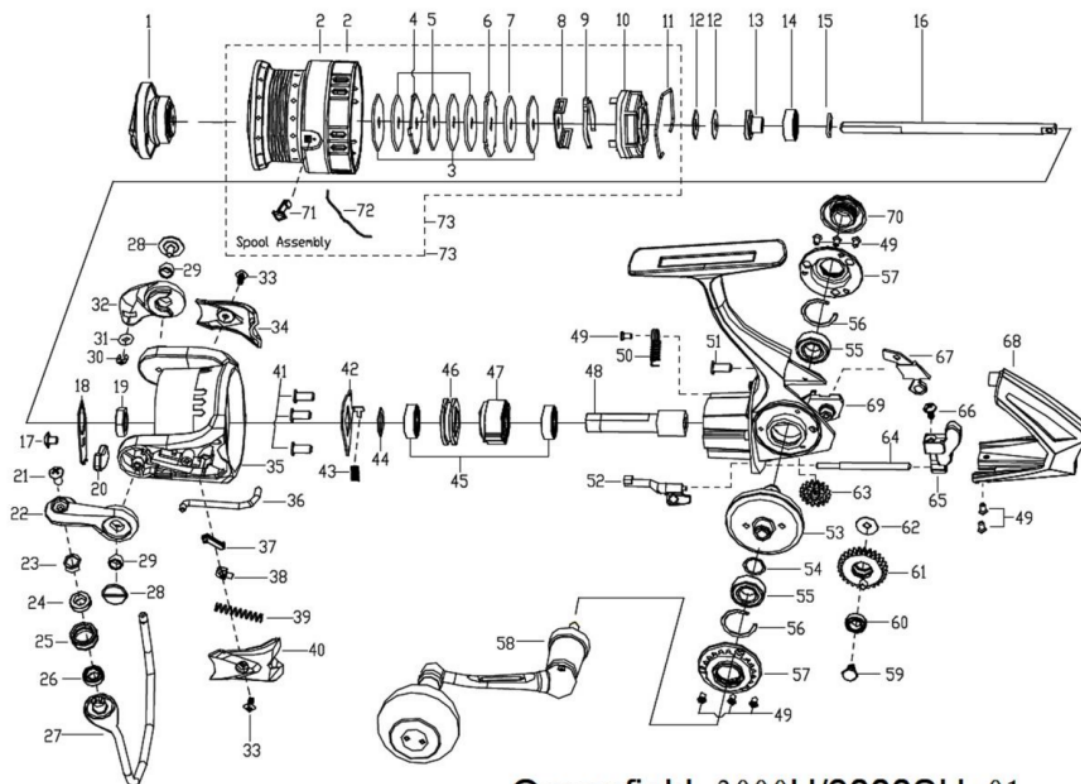

1395569 OCEANFIELD

OCEANFIELD 3000H 3000SH

Oceanfield-3000H/3000SH-01

パーツID	パーツ名	価格
1	1364418 DRAG KNOB ASSEMBLY	¥2,000
2	1408146 SPOOL	¥3,500
2	1408147 SPARE SPOOL	¥3,500
3	1126304 KEY WASHER	¥50
4	1126337 EARED WASHER	¥50
5	1252751 FELT WASHER	¥200
6	1126307 EARED WASHER	¥50
7	1126305 WASHER	¥100
8	1252692 CLICKER HOLDER	¥200
9	1252693 SPOOL CLICKER	¥200
10	1252694 SPOOL BOTTOM	¥300
11	1111425 RETAINING CLIP	¥200
12	1178953 WASHER	¥160
12	1178954 SPARE WASHER	¥160
13	1252698 MAINSHAFT SLEEVE	¥300
14	1252753 BUSHING	¥250
15	1252700 MAINSHAFT WASHER	¥160
16	1259486 MAIN SHAFT	¥800
17	1126258 SCREW	¥50
18	1252702 ROTOR SET PLATE	¥160
19	1259462 ROTOR NUT	¥160
20	1253691 BALANCE WEIGHT	¥160
21	1126261 SCREW	¥50
22	1364421 BAIL ARM	¥400
23	1252755 BRASS BUSHING	¥200
24	1252756 POM BUSHING	¥160
25	1252705 LINE ROLLER	¥300
26	1112125 BALL BEARING	¥600
27	1409989 BAIL ASSEMBLY	¥1,000
28	1126379 SCREW	¥100
29	1188261 BUSHING	¥160
30	1252707 E-CLIP	¥160
31	1252708 O-RING	¥160
32	1364423 BAIL HOLDER	¥400
33	1125962 SCREW	¥160
34	1253693 BAIL HOLDER COVER	¥300
35	1408148 ROTER	¥1,500
36	1253716 TRIP BAR	¥200
37	1252713 TRIP LINKAGE	¥160
38	1126272 BAIL SLIDER	¥100
39	1253696 TRIP SPRING	¥160
40	1253717 BAIL ARM COVER	¥300
41	1126326 SCREW	¥50
42	1252715 PINION COVER	¥200
43	1252716 CLUTCH SPRING	¥160
44	1114764 WASHER	¥50
45	1252717 BEARING	¥800
46	1252718 BEARING HOLDER	¥400
47	1252719 CLUTCH ASSEMBLY	¥800
48	1252720 PINION	¥500