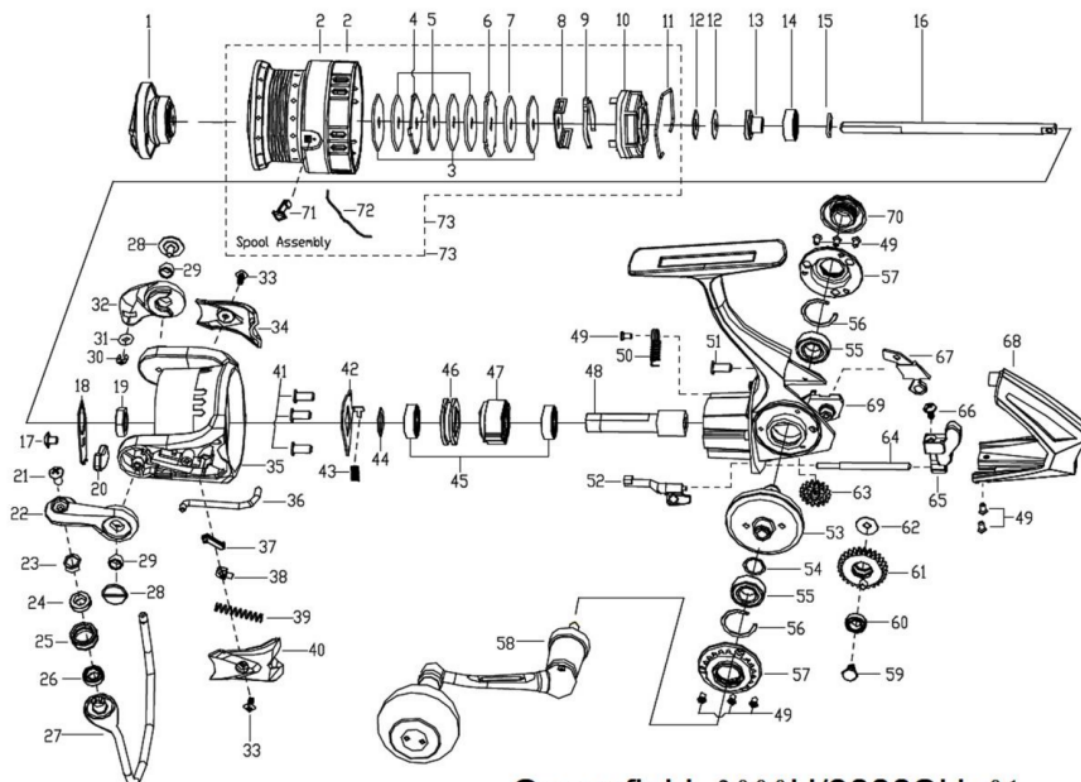

1395569 OCEANFIELD

OCEANFIELD 3000H 3000SH

Oceanfield-3000H/3000SH-01

パーツID	パーツ名	価格
1	1364418 DRAG KNOB ASSEMBLY	¥2,000
2	1408146 SPOOL	¥3,500
2	1408147 SPARE SPOOL	¥3,500
3	1126304 KEY WASHER	¥50
4	1126337 EARED WASHER	¥50
5	1252751 FELT WASHER	¥200
6	1126307 EARED WASHER	¥50
7	1126305 WASHER	¥100
8	1252692 CLICKER HOLDER	¥200
9	1252693 SPOOL CLICKER	¥200
10	1252694 SPOOL BOTTOM	¥300
11	1111425 RETAINING CLIP	¥200
12	1178953 WASHER	¥160
12	1178954 SPARE WASHER	¥160
13	1252698 MAINSHAFT SLEEVE	¥300
14	1252753 BUSHING	¥250
15	1252700 MAINSHAFT WASHER	¥160
16	1259486 MAIN SHAFT	¥800
17	1126258 SCREW	¥50
18	1252702 ROTOR SET PLATE	¥160
19	1259462 ROTOR NUT	¥160
20	1253691 BALANCE WEIGHT	¥160
21	1126261 SCREW	¥50
22	1364421 BAIL ARM	¥400
23	1252755 BRASS BUSHING	¥200
24	1252756 POM BUSHING	¥160
25	1252705 LINE ROLLER	¥300
26	1112125 BALL BEARING	¥600
27	1409989 BAIL ASSEMBLY	¥1,000
28	1126379 SCREW	¥100
29	1188261 BUSHING	¥160
30	1252707 E-CLIP	¥160
31	1252708 O-RING	¥160
32	1364423 BAIL HOLDER	¥400
33	1125962 SCREW	¥160
34	1253693 BAIL HOLDER COVER	¥300
35	1408148 ROTER	¥1,500
36	1253716 TRIP BAR	¥200
37	1252713 TRIP LINKAGE	¥160
38	1126272 BAIL SLIDER	¥100
39	1253696 TRIP SPRING	¥160
40	1253717 BAIL ARM COVER	¥300
41	1126326 SCREW	¥50
42	1252715 PINION COVER	¥200
43	1252716 CLUTCH SPRING	¥160
44	1114764 WASHER	¥50
45	1252717 BEARING	¥800
46	1252718 BEARING HOLDER	¥400
47	1252719 CLUTCH ASSEMBLY	¥800
48	1252720 PINION	¥500

パーツID	パーツ名	価格
49	1252723 SCREW	¥160
50	1252761 CLUTCH SWITCH SPRING	¥160
51	1085342 SCREW	¥50
52	1275643 CLUTCH SWITCH	¥200
53	1252725 DRIVE GEAR	¥800
54	1085287 WASHER	¥50
55	1252717 BEARING	¥800
56	1252726 C-CLIP	¥160
57	1252727 BODY TRIM	¥300
58	1408087 HANDLE COMPLETE	¥2,500
59	1252729 SCREW	¥160
60	1108938 BUSHING	¥200
61	1253720 OSCILLATION GEAR	¥300
62	1253702 WASHER	¥160
63	1252732 REDUCTION GEAR	¥300
64	1252733 OSCILLATION GUIDE	¥200
65	1253721 OSCILLATION SLIDER	¥300
66	1126275 SCREW	¥50
67	1409990 OSCILLATION COVER	¥300
68	1409991 BODY COVER	¥1,000
69	1409992 GEARBOX	¥2,500
70	1252738 DUST CAP	¥600
71	1252739 LINE CLIP	¥200
72	1252740 LINE CLIP SPRING	¥200
73	1415907 SPOOL ASSEMBLY	¥5,000
73	1415908 SPARE SPOOL ASSEMBLY	¥5,000
74	1259463 POM BUSHING	¥160
75	1609979 OSCILLATION GUIDE	¥200