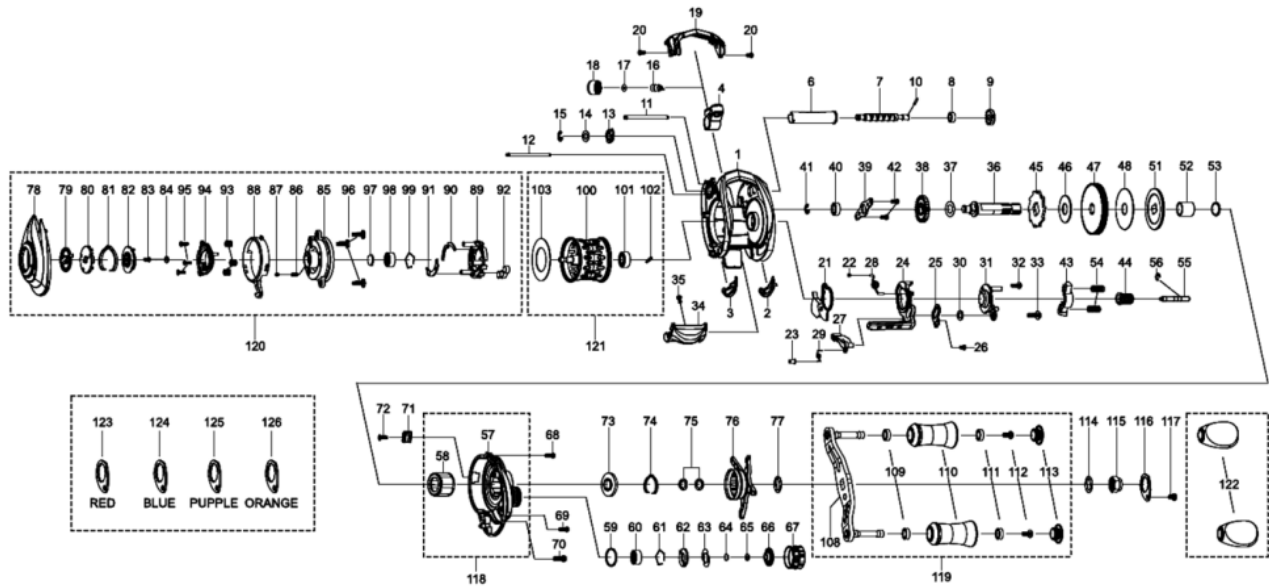

1400442 REVO

REVO LTX-BF8

Please specify reel model number and number in reel foot when ordering parts.

Ambassadeur RVO LTX-BF 8 26 00

パーツID	パーツ名	価格	
1	1415606	FRAME	¥7,500
2	1415607	SLIDE WASHER	¥200
3	1415608	SLIDE WASHER	¥200
4	1415609	LINE GUIDE	¥500
6	1415610	LEVEL WIND TUBE	¥300
7	1415611	WORM SHAFT	¥1,500
8	1125729	BALLBEARING	¥600
9	1125732	WORM SHAFT GEAR	¥100
10	1125733	WORM SHAFT PIN	¥50
11	1415612	LINE GUIDE SHAFT	¥300
12	1415613	GUIDE PIN	¥300
13	1313359	WORM SHAFT PIN HOLDER	¥200
14	1124224	WASHER	¥160
15	1124201	RETAINER	¥50
16	1125735	PAWL	¥300
17	1125736	WASHER	¥50
18	1129323	LINE GUIDE NUT	¥70
19	1415614	FRONT COVER	¥500
20	1185747	SCREW	¥160
21	1415615	FRAME PLATE	¥300
22	1415616	BUSHING	¥200
23	1415617	KICK LEVER SPRING BUSHING	¥200
24	1415618	LIFT CURVE	¥300
25	1415619	LINK PLATE	¥200
26	1415620	SCREW	¥200
27	1289969	KICK LEVER	¥300
28	1380524	CLUTCH SPRING	¥200
29	1125745	KICK LEVER SPRING	¥50
30	1185695	WORM SHAFT WASHER	¥160
31	1415621	CLUTCH PLATE	¥200
32	1415622	SCREW	¥200
33	1380616	SCREW	¥200
34	1415623	THUM BAR	¥300
35	1252078	SCREW	¥160
36	1415624	MAIN GEAR SHAFT	¥1,200
37	1125747	WASHER	¥50
38	1251634	LEVEL WIND GEAR	¥160
39	1415625	MAIN GRRR SHAFT PLATE	¥1,500
40	1116186	BALL BEARING	¥600
41	1124201	RETAINER	¥50
42	1372152	SCREW	¥200
43	1125753	YOKE	¥100
44	1415626	PINION	¥1,000
45	1281188	RATCHET	¥150
46	1281133	DRAG WASHER	¥250
47	1251637	MAIN GEAR (K)	¥2,000
48	1204950	Carbon washer	¥200
51	1251638	D-WASHER (K)	¥400
52	1415627	IAR SLEEVE	¥300
53	1144185	WASHER	¥50