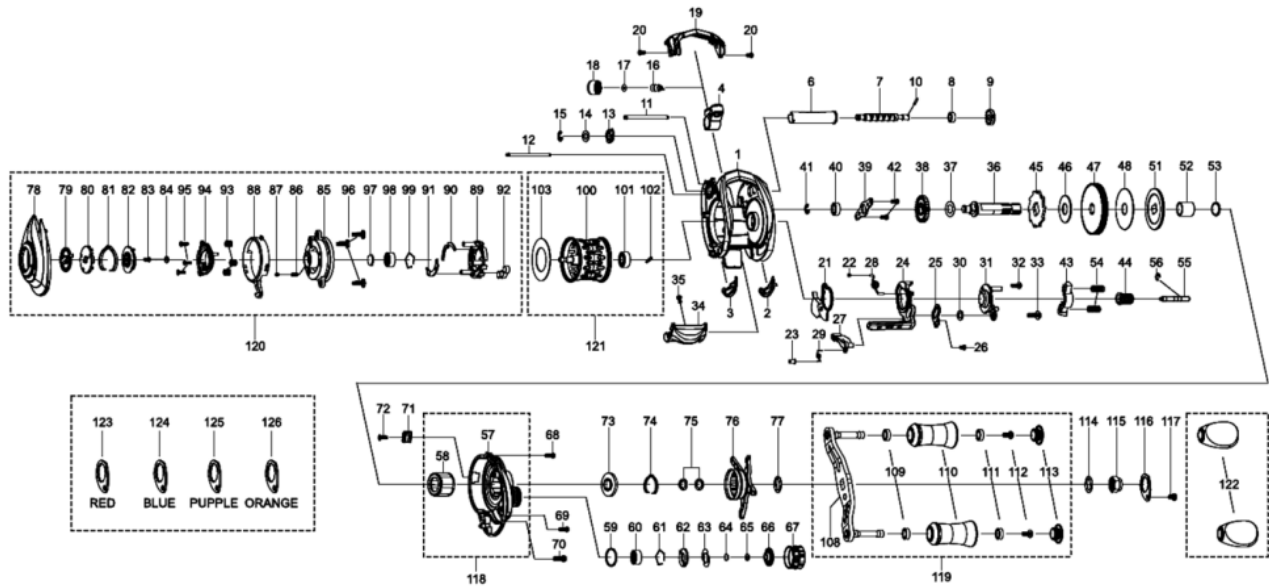

1400442 REVO

REVO LTX-BF8

Please specify reel model number and number in reel foot when ordering parts.

Ambassadeur RVO LTX-BF 8 26 00

パーツID	パーツ名	価格
1	1415606 FRAME	¥7,500
2	1415607 SLIDE WASHER	¥200
3	1415608 SLIDE WASHER	¥200
4	1415609 LINE GUIDE	¥500
6	1415610 LEVEL WIND TUBE	¥300
7	1415611 WORM SHAFT	¥1,500
8	1125729 BALLBEARING	¥600
9	1125732 WORM SHAFT GEAR	¥100
10	1125733 WORM SHAFT PIN	¥50
11	1415612 LINE GUIDE SHAFT	¥300
12	1415613 GUIDE PIN	¥300
13	1313359 WORM SHAFT PIN HOLDER	¥200
14	1124224 WASHER	¥160
15	1124201 RETAINER	¥50
16	1125735 PAWL	¥300
17	1125736 WASHER	¥50
18	1129323 LINE GUIDE NUT	¥70
19	1415614 FRONT COVER	¥500
20	1185747 SCREW	¥160
21	1415615 FRAME PLATE	¥300
22	1415616 BUSHING	¥200
23	1415617 KICK LEVER SPRING BUSHING	¥200
24	1415618 LIFT CURVE	¥300
25	1415619 LINK PLATE	¥200
26	1415620 SCREW	¥200
27	1289969 KICK LEVER	¥300
28	1380524 CLUTCH SPRING	¥200
29	1125745 KICK LEVER SPRING	¥50
30	1185695 WORM SHAFT WASHER	¥160
31	1415621 CLUTCH PLATE	¥200
32	1415622 SCREW	¥200
33	1380616 SCREW	¥200
34	1415623 THUM BAR	¥300
35	1252078 SCREW	¥160
36	1415624 MAIN GEAR SHAFT	¥1,200
37	1125747 WASHER	¥50
38	1251634 LEVEL WIND GEAR	¥160
39	1415625 MAIN GRRR SHAFT PLATE	¥1,500
40	1116186 BALL BEARING	¥600
41	1124201 RETAINER	¥50
42	1372152 SCREW	¥200
43	1125753 YOKE	¥100
44	1415626 PINION	¥1,000
45	1281188 RATCHET	¥150
46	1281133 DRAG WASHER	¥250
47	1251637 MAIN GEAR (K)	¥2,000
48	1204950 Carbon washer	¥200
51	1251638 D-WASHER (K)	¥400
52	1415627 IAR SLEEVE	¥300
53	1144185 WASHER	¥50