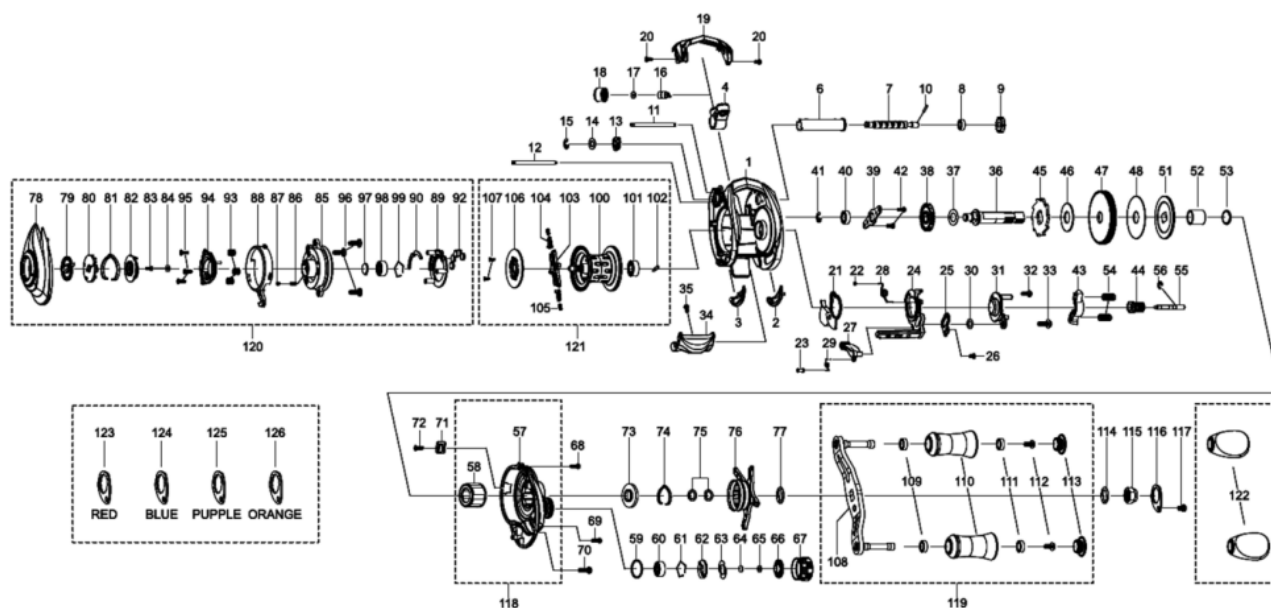

1400444 REVO

REVO SLC-IB8

Please specify reel model number and number in reel foot when ordering parts.

Ambassadeur RVO SLC-IB 8 26 00

パーツID	パーツ名	価格
1	1415606 FRAME	¥7,500
2	1415607 SLIDE WASHER	¥200
3	1415608 SLIDE WASHER	¥200
4	1415609 LINE GUIDE	¥500
6	1415610 LEVEL WIND TUBE	¥300
7	1415611 WORM SHAFT	¥1,500
8	1125729 BALLBEARING	¥600
9	1125732 WORM SHAFT GEAR	¥100
10	1125733 WORM SHAFT PIN	¥50
11	1415612 LINE GUIDE SHAFT	¥300
12	1415613 GUIDE PIN	¥300
13	1313359 WORM SHAFT PIN HOLDER	¥200
14	1124224 WASHER	¥160
15	1124201 RETAINER	¥50
16	1125735 PAWL	¥300
17	1125736 WASHER	¥50
18	1129323 LINE GUIDE NUT	¥70
19	1415614 FRONT COVER	¥500
20	1185747 SCREW	¥160
21	1415615 FRAME PLATE	¥300
22	1415616 BUSHING	¥200
23	1415617 KICK LEVER SPRING BUSHING	¥200
24	1415618 LIFT CURVE	¥300
25	1415619 LINK PLATE	¥200
26	1415620 SCREW	¥200
27	1289969 KICK LEVER	¥300
28	1380524 CLUTCH SPRING	¥200
29	1125745 KICK LEVER SPRING	¥50
30	1185695 WORM SHAFT WASHER	¥160
31	1415621 CLUTCH PLATE	¥200
32	1415622 SCREW	¥200
33	1380616 SCREW	¥200
34	1415623 THUM BAR	¥300
35	1252078 SCREW	¥160
36	1415624 MAIN GEAR SHAFT	¥1,200
37	1125747 WASHER	¥50
38	1251634 LEVEL WIND GEAR	¥160
39	1415625 MAIN GRRR SHAFT PLATE	¥1,500
40	1116186 BALL BEARING	¥600
41	1124201 RETAINER	¥50
42	1372152 SCREW	¥200
43	1125753 YOKE	¥100
44	1415626 PINION	¥1,000
45	1281188 RATCHET	¥150
46	1281133 DRAG WASHER	¥250
47	1251637 MAIN GEAR (K)	¥2,000
48	1204950 Carbon washer	¥200
51	1251638 D-WASHER (K)	¥400
52	1415627 IAR SLEEVE	¥300
53	1144185 WASHER	¥50