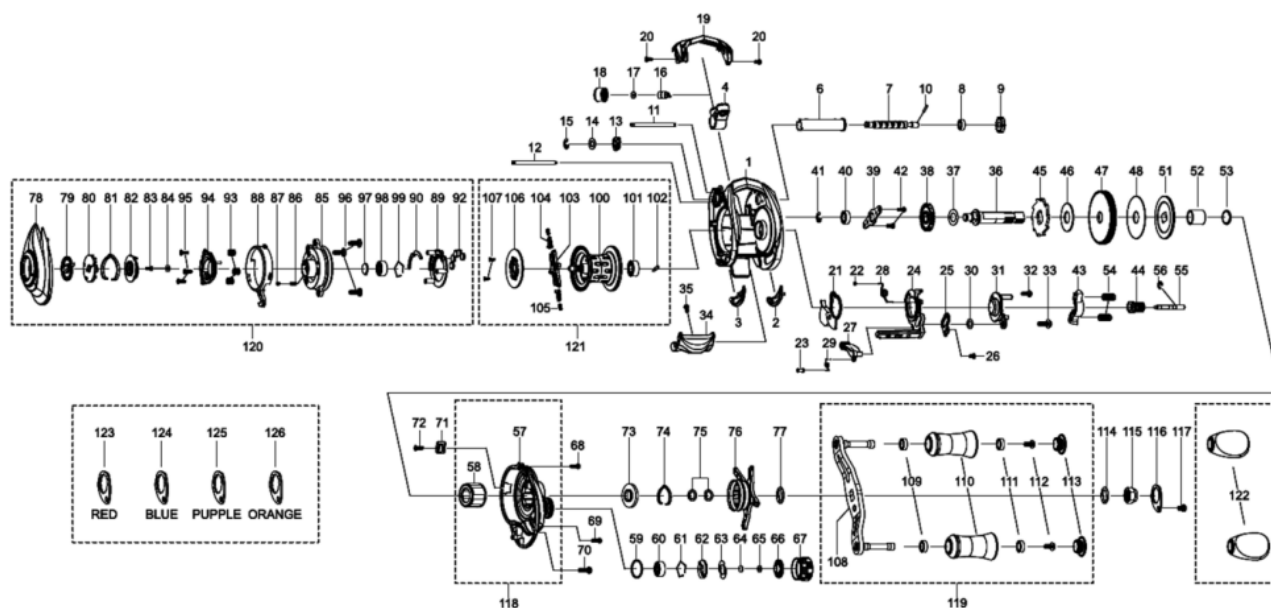

1400444 REVO

REVO SLC-IB8

Please specify reel model number and number in reel foot when ordering parts.

Ambassadeur RVO SLC-IB 8 26 00

パーツID	パーツ名	価格	
1	1415606	FRAME	¥7,500
2	1415607	SLIDE WASHER	¥200
3	1415608	SLIDE WASHER	¥200
4	1415609	LINE GUIDE	¥500
6	1415610	LEVEL WIND TUBE	¥300
7	1415611	WORM SHAFT	¥1,500
8	1125729	BALLBEARING	¥600
9	1125732	WORM SHAFT GEAR	¥100
10	1125733	WORM SHAFT PIN	¥50
11	1415612	LINE GUIDE SHAFT	¥300
12	1415613	GUIDE PIN	¥300
13	1313359	WORM SHAFT PIN HOLDER	¥200
14	1124224	WASHER	¥160
15	1124201	RETAINER	¥50
16	1125735	PAWL	¥300
17	1125736	WASHER	¥50
18	1129323	LINE GUIDE NUT	¥70
19	1415614	FRONT COVER	¥500
20	1185747	SCREW	¥160
21	1415615	FRAME PLATE	¥300
22	1415616	BUSHING	¥200
23	1415617	KICK LEVER SPRING BUSHING	¥200
24	1415618	LIFT CURVE	¥300
25	1415619	LINK PLATE	¥200
26	1415620	SCREW	¥200
27	1289969	KICK LEVER	¥300
28	1380524	CLUTCH SPRING	¥200
29	1125745	KICK LEVER SPRING	¥50
30	1185695	WORM SHAFT WASHER	¥160
31	1415621	CLUTCH PLATE	¥200
32	1415622	SCREW	¥200
33	1380616	SCREW	¥200
34	1415623	THUM BAR	¥300
35	1252078	SCREW	¥160
36	1415624	MAIN GEAR SHAFT	¥1,200
37	1125747	WASHER	¥50
38	1251634	LEVEL WIND GEAR	¥160
39	1415625	MAIN GRRR SHAFT PLATE	¥1,500
40	1116186	BALL BEARING	¥600
41	1124201	RETAINER	¥50
42	1372152	SCREW	¥200
43	1125753	YOKE	¥100
44	1415626	PINION	¥1,000
45	1281188	RATCHET	¥150
46	1281133	DRAG WASHER	¥250
47	1251637	MAIN GEAR (K)	¥2,000
48	1204950	Carbon washer	¥200
51	1251638	D-WASHER (K)	¥400
52	1415627	IAR SLEEVE	¥300
53	1144185	WASHER	¥50