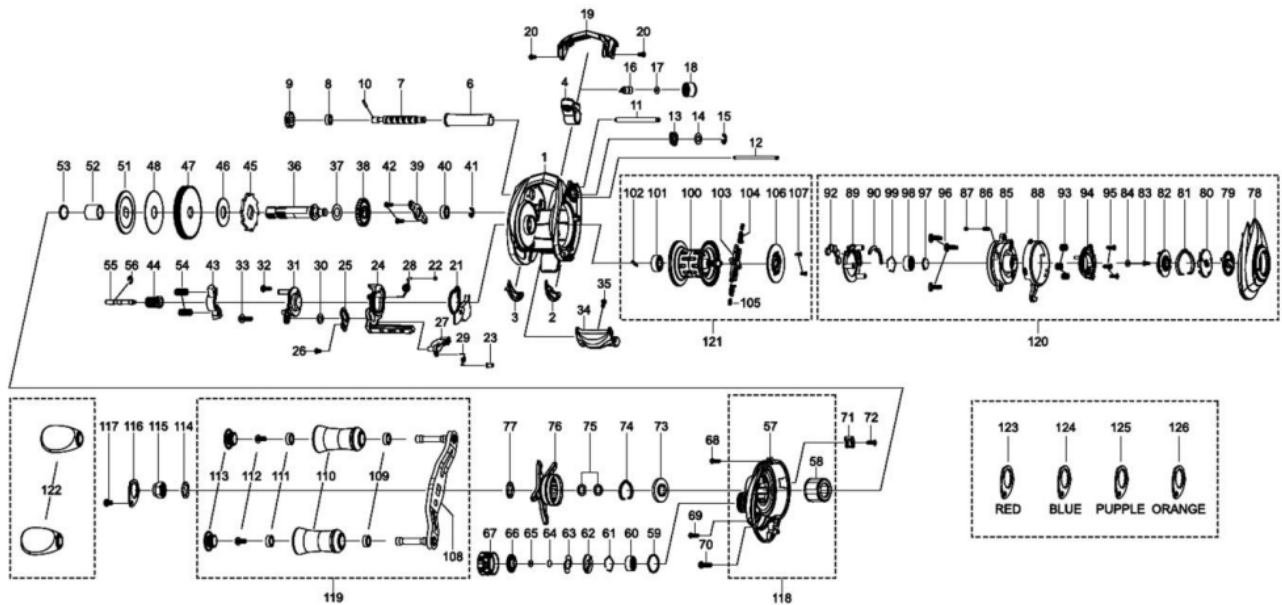

1400445 REVO

REVO SLC-IB8-L

Please specify reel model number and number in reel foot when ordering parts.

Ambassadeur RVO SLC-IB 8-L 26 00

パーツID	パーツ名	価格	
1	1415657	FRAME	¥7,500
2	1415607	SLIDE WASHER	¥200
3	1415608	SLIDE WASHER	¥200
4	1415609	LINE GUIDE	¥500
6	1415610	LEVEL WIND TUBE	¥300
7	1415611	WORM SHAFT	¥1,500
8	1125729	BALLBEARING	¥600
9	1125732	WORM SHAFT GEAR	¥100
10	1125733	WORM SHAFT PIN	¥50
11	1415612	LINE GUIDE SHAFT	¥300
12	1415613	GUIDE PIN	¥300
13	1313359	WORM SHAFT PIN HOLDER	¥200
14	1124224	WASHER	¥160
15	1124201	RETAINER	¥50
16	1125735	PAWL	¥300
17	1125736	WASHER	¥50
18	1129323	LINE GUIDE NUT	¥70
19	1415658	FRONT COVER	¥500
20	1185747	SCREW	¥160
21	1415659	FRAME PLATE	¥300
22	1415616	BUSHING	¥200
23	1415617	KICK LEVER SPRING BUSHING	¥200
24	1415660	LIFT CURVE	¥300
25	1415619	LINK PLATE	¥200
26	1415620	SCREW	¥200
27	1289971	KICK LEVER	¥300
28	1380547	CLUTCH SPRING	¥200
29	1127701	KICK LEVER SPRING	¥50
30	1185695	WORM SHAFT WASHER	¥160
31	1415661	CLUTCH PLATE	¥200
32	1415622	SCREW	¥200
33	1380616	SCREW	¥200
34	1415623	THUM BAR	¥300
35	1252078	SCREW	¥160
36	1415662	MAIN GEAR SHAFT	¥1,200
37	1125747	WASHER	¥50
38	1251634	LEVEL WIND GEAR	¥160
39	1415625	MAIN GRRR SHAFT PLATE	¥1,500
40	1116186	BALL BEARING	¥600
41	1124201	RETAINER	¥50
42	1372152	SCREW	¥200
43	1127703	YOKE	¥100
44	1415663	PINION	¥1,000
45	1281188	RATCHET	¥150
46	1281133	DRAG WASHER	¥250
47	1257008	MAIN GEAR (K)	¥2,000
48	1204950	Carbon washer	¥200
51	1251638	D-WASHER (K)	¥400
52	1415627	IAR SLEEVE	¥300
53	1144185	WASHER	¥50