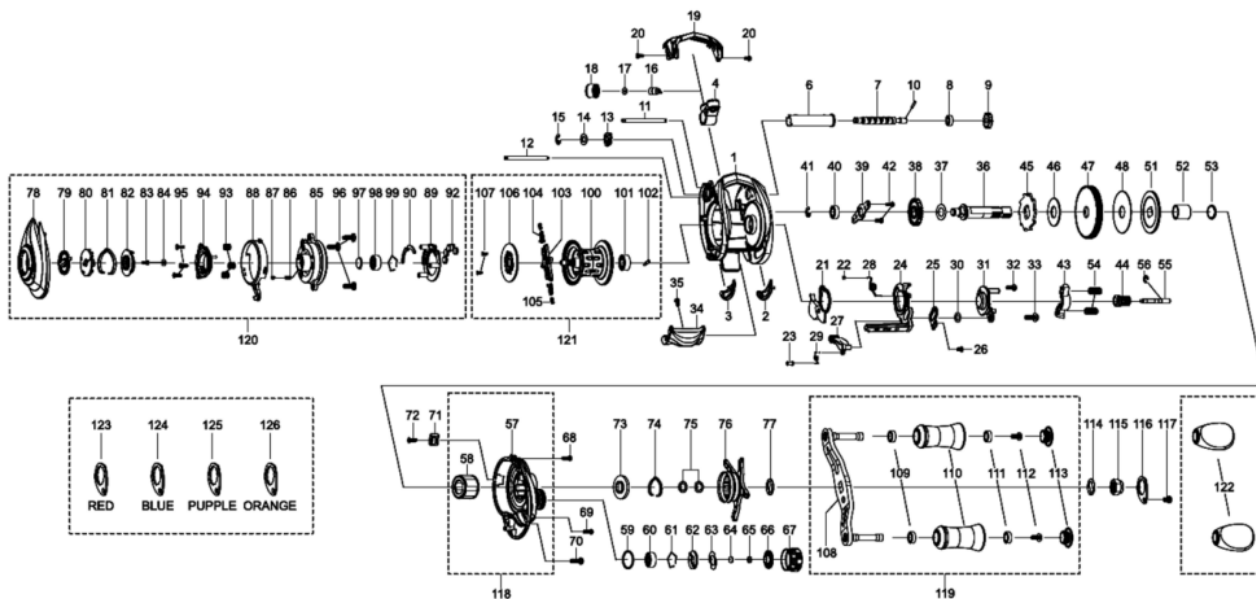

1400446 REVO

REVO SLC-IB7

Please specify reel model number and number in reel foot when ordering parts.

Ambassadeur RVO SLC-IB 7 26 00

パーツID	パーツ名	価格
1	1415606 FRAME	¥7,500
2	1415607 SLIDE WASHER	¥200
3	1415608 SLIDE WASHER	¥200
4	1415609 LINE GUIDE	¥500
6	1415610 LEVEL WIND TUBE	¥300
7	1415611 WORM SHAFT	¥1,500
8	1125729 BALLBEARING	¥600
9	1125732 WORM SHAFT GEAR	¥100
10	1125733 WORM SHAFT PIN	¥50
11	1415612 LINE GUIDE SHAFT	¥300
12	1415613 GUIDE PIN	¥300
13	1313359 WORM SHAFT PIN HOLDER	¥200
14	1124224 WASHER	¥160
15	1124201 RETAINER	¥50
16	1125735 PAWL	¥300
17	1125736 WASHER	¥50
18	1129323 LINE GUIDE NUT	¥70
19	1415614 FRONT COVER	¥500
20	1185747 SCREW	¥160
21	1415615 FRAME PLATE	¥300
22	1415616 BUSHING	¥200
23	1415617 KICK LEVER SPRING BUSHING	¥200
24	1415618 LIFT CURVE	¥300
25	1415619 LINK PLATE	¥200
26	1415620 SCREW	¥200
27	1289969 KICK LEVER	¥300
28	1380524 CLUTCH SPRING	¥200
29	1125745 KICK LEVER SPRING	¥50
30	1185695 WORM SHAFT WASHER	¥160
31	1415621 CLUTCH PLATE	¥200
32	1415622 SCREW	¥200
33	1380616 SCREW	¥200
34	1415623 THUM BAR	¥300
35	1252078 SCREW	¥160
36	1415624 MAIN GEAR SHAFT	¥1,200
37	1125747 WASHER	¥50
38	1251634 LEVEL WIND GEAR	¥160
39	1415625 MAIN GRRR SHAFT PLATE	¥1,500
40	1116186 BALL BEARING	¥600
41	1124201 RETAINER	¥50
42	1372152 SCREW	¥200
43	1125753 YOKE	¥100
44	1135175 PINION(7.1:1) (K) (1124755)	¥1,000
45	1281188 RATCHET	¥150
46	1281133 DRAG WASHER	¥250
47	1251636 MAIN GEAR (K)	¥2,000
48	1204950 Carbon washer	¥200
51	1251638 D-WASHER (K)	¥400
52	1415627 IAR SLEEVE	¥300
53	1144185 WASHER	¥50