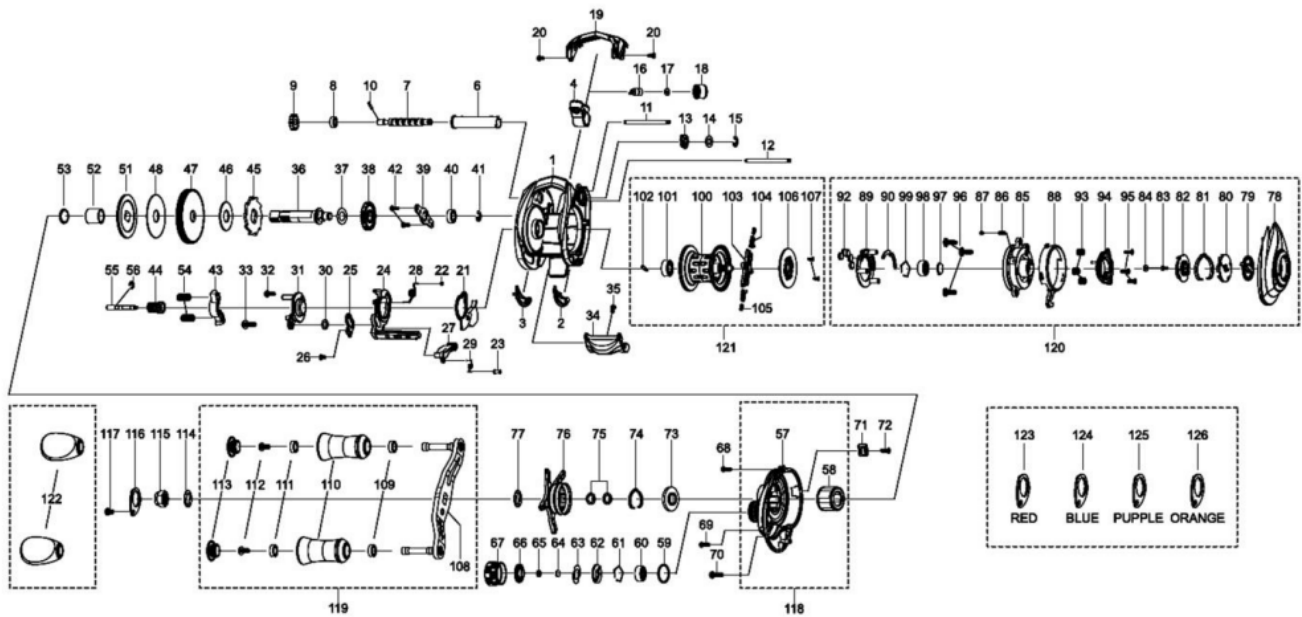

1400447 REVO

REVO SLC-IB7-L

Please specify reel model number and number in reel foot when ordering parts.

Ambassadeur RVO SLC-IB 7-L 26 00

パーツID	パーツ名	価格	
1	1415657	FRAME	¥7,500
2	1415607	SLIDE WASHER	¥200
3	1415608	SLIDE WASHER	¥200
4	1415609	LINE GUIDE	¥500
6	1415610	LEVEL WIND TUBE	¥300
7	1415611	WORM SHAFT	¥1,500
8	1125729	BALLBEARING	¥600
9	1125732	WORM SHAFT GEAR	¥100
10	1125733	WORM SHAFT PIN	¥50
11	1415612	LINE GUIDE SHAFT	¥300
12	1415613	GUIDE PIN	¥300
13	1313359	WORM SHAFT PIN HOLDER	¥200
14	1124224	WASHER	¥160
15	1124201	RETAINER	¥50
16	1125735	PAWL	¥300
17	1125736	WASHER	¥50
18	1129323	LINE GUIDE NUT	¥70
19	1415658	FRONT COVER	¥500
20	1185747	SCREW	¥160
21	1415659	FRAME PLATE	¥300
22	1415616	BUSHING	¥200
23	1415617	KICK LEVER SPRING BUSHING	¥200
24	1415660	LIFT CURVE	¥300
25	1415619	LINK PLATE	¥200
26	1415620	SCREW	¥200
27	1289971	KICK LEVER	¥300
28	1380547	CLUTCH SPRING	¥200
29	1127701	KICK LEVER SPRING	¥50
30	1185695	WORM SHAFT WASHER	¥160
31	1415661	CLUTCH PLATE	¥200
32	1415622	SCREW	¥200
33	1380616	SCREW	¥200
34	1415623	THUM BAR	¥300
35	1252078	SCREW	¥160
36	1415662	MAIN GEAR SHAFT	¥1,200
37	1125747	WASHER	¥50
38	1251634	LEVEL WIND GEAR	¥160
39	1415625	MAIN GRRR SHAFT PLATE	¥1,500
40	1116186	BALL BEARING	¥600
41	1124201	RETAINER	¥50
42	1372152	SCREW	¥200
43	1127703	YOKE	¥100
44	1135176	PINION (K)	¥1,000
45	1281188	RATCHET	¥150
46	1281133	DRAG WASHER	¥250
47	1257007	MAIN GEAR (K)	¥2,000
48	1204950	Carbon washer	¥200
51	1251638	D-WASHER (K)	¥400
52	1415627	IAR SLEEVE	¥300
53	1144185	WASHER	¥50