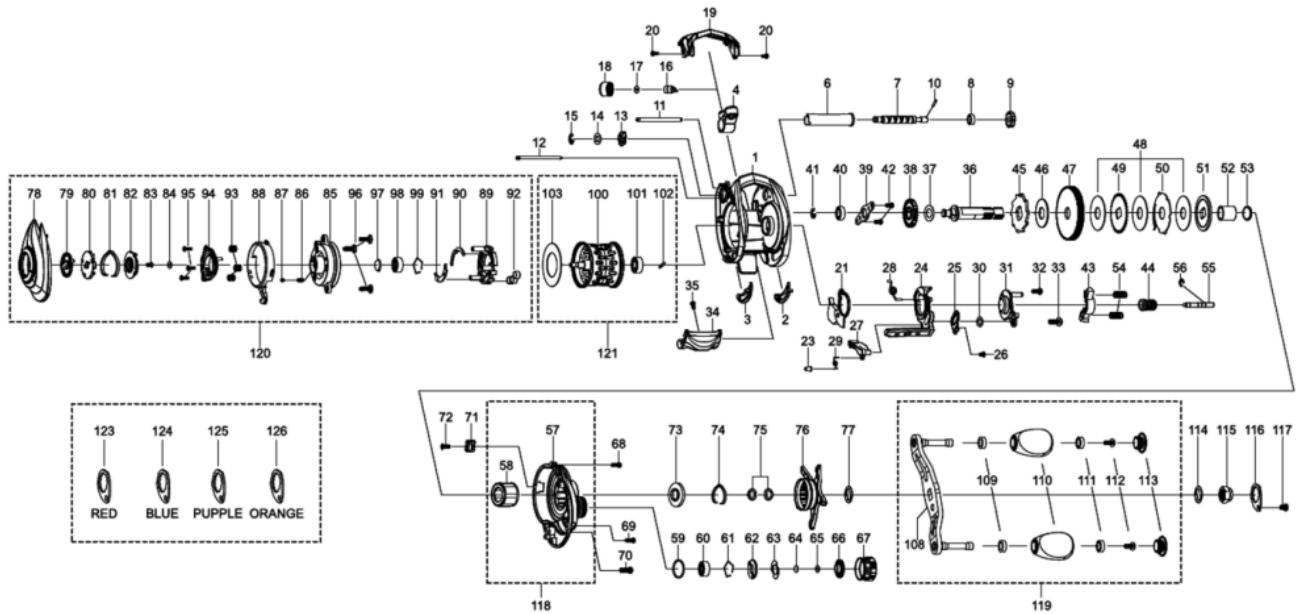

1400448 REVO

REVO ALC-BF7

Please specify reel model number and number in reel foot when ordering parts.

Ambassadeur REVO ALC-BF 7 26 00

パーツID	パーツ名	価格	
1	1415693	FRAME	¥5,000
2	1415607	SLIDE WASHER	¥200
3	1415608	SLIDE WASHER	¥200
4	1415609	LINE GUIDE	¥500
6	1415610	LEVEL WIND TUBE	¥300
7	1415611	WORM SHAFT	¥1,500
8	1132853	BALL BEARING	¥600
9	1125732	WORM SHAFT GEAR	¥100
10	1125733	WORM SHAFT PIN	¥50
11	1415612	LINE GUIDE SHAFT	¥300
12	1415613	GUIDE PIN	¥300
13	1313359	WORM SHAFT PIN HOLDER	¥200
14	1124224	WASHER	¥160
15	1124201	RETAINER	¥50
16	1125735	PAWL	¥300
17	1125736	WASHER	¥50
18	1129323	LINE GUIDE NUT	¥70
19	1415694	FRONT COVER	¥500
20	1185747	SCREW	¥160
21	1415615	FRAME PLATE	¥300
23	1415617	KICK LEVER SPRING BUSHING	¥200
24	1415618	LIFT CURVE	¥300
25	1415619	LINK PLATE	¥200
26	1415620	SCREW	¥200
27	1289969	KICK LEVER	¥300
28	1380524	CLUTCH SPRING	¥200
29	1125745	KICK LEVER SPRING	¥50
30	1185695	WORM SHAFT WASHER	¥160
31	1415621	CLUTCH PLATE	¥200
32	1415622	SCREW	¥200
33	1380616	SCREW	¥200
34	1415623	THUM BAR	¥300
35	1252078	SCREW	¥160
36	1415624	MAIN GEAR SHAFT	¥1,200
37	1125747	WASHER	¥50
38	1251634	LEVEL WIND GEAR	¥160
39	1415625	MAIN GRRR SHAFT PLATE	¥1,500
40	1132857	BALL BEARING	¥600
41	1124201	RETAINER	¥50
42	1372152	SCREW	¥200
43	1125753	YOKE	¥100
44	1135175	PINION(7.1:1) (K) (1124755)	¥1,000
45	1281188	RATCHET	¥150
46	1281133	DRAG WASHER	¥250
47	1415719	MAIN GEAR	¥2,000
48	1281218	DRAG WASHER	¥200
49	1281219	DRAG WASHER	¥200
50	1281220	EAR WASHER	¥200
51	1281221	PRESSURE WASHER (K)	¥400
52	1415627	IAR SLEEVE	¥300