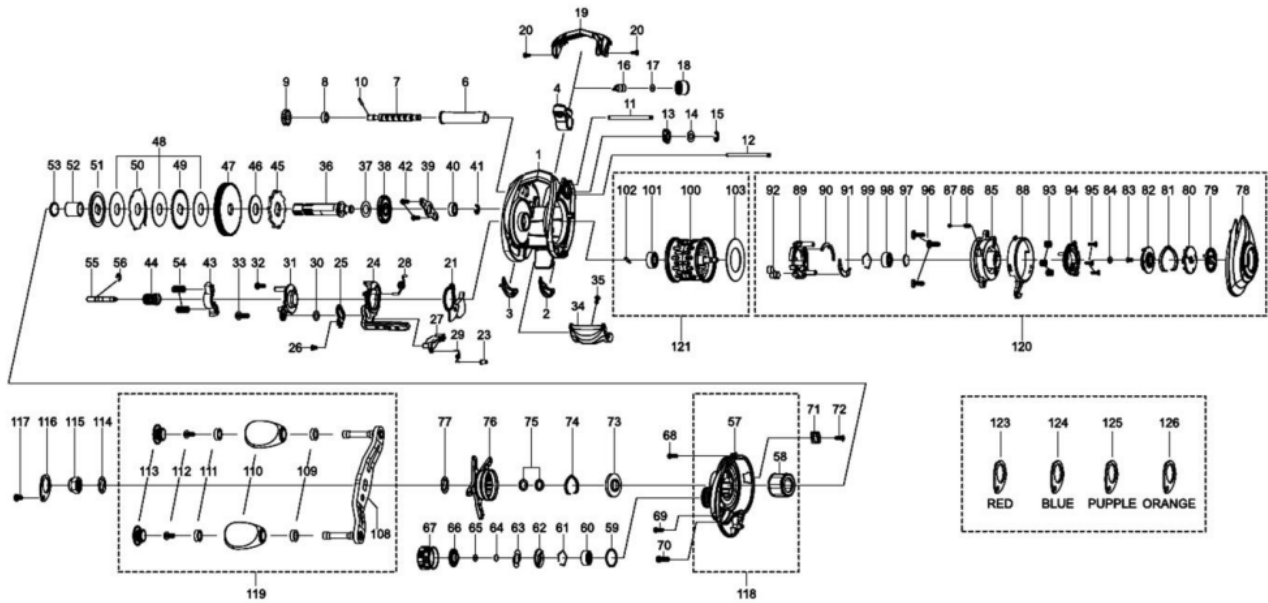

1400459 REVO

REVO ALC-BF7-L

Please specify reel model number and number in reel foot when ordering parts.

Ambassadeur REVO ALC-BF 7-L 26 00

パーツID	パーツ名	価格	
1	1415709	FRAME	¥5,000
2	1415607	SLIDE WASHER	¥200
3	1415608	SLIDE WASHER	¥200
4	1415609	LINE GUIDE	¥500
6	1415610	LEVEL WIND TUBE	¥300
7	1415611	WORM SHAFT	¥1,500
8	1132853	BALL BEARING	¥600
9	1125732	WORM SHAFT GEAR	¥100
10	1125733	WORM SHAFT PIN	¥50
11	1415612	LINE GUIDE SHAFT	¥300
12	1415613	GUIDE PIN	¥300
13	1313359	WORM SHAFT PIN HOLDER	¥200
14	1124224	WASHER	¥160
15	1124201	RETAINER	¥50
16	1125735	PAWL	¥300
17	1125736	WASHER	¥50
18	1129323	LINE GUIDE NUT	¥70
19	1415710	FRONT COVER	¥500
20	1185747	SCREW	¥160
21	1415659	FRAME PLATE	¥300
23	1415617	KICK LEVER SPRING BUSHING	¥200
24	1415660	LIFT CURVE	¥300
25	1415619	LINK PLATE	¥200
26	1415620	SCREW	¥200
27	1289971	KICK LEVER	¥300
28	1380547	CLUTCH SPRING	¥200
29	1127701	KICK LEVER SPRING	¥50
30	1185695	WORM SHAFT WASHER	¥160
31	1415661	CLUTCH PLATE	¥200
32	1415622	SCREW	¥200
33	1380616	SCREW	¥200
34	1415623	THUM BAR	¥300
35	1252078	SCREW	¥160
36	1415662	MAIN GEAR SHAFT	¥1,200
37	1125747	WASHER	¥50
38	1251634	LEVEL WIND GEAR	¥160
39	1415625	MAIN GRRR SHAFT PLATE	¥1,500
40	1132857	BALL BEARING	¥600
41	1124201	RETAINER	¥50
42	1372152	SCREW	¥200
43	1127703	YOKE	¥100
44	1135176	PINION (K)	¥1,000
45	1281188	RATCHET	¥150
46	1281133	DRAG WASHER	¥250
47	1415715	MAIN GEAR	¥2,000
48	1281218	DRAG WASHER	¥200
49	1281219	DRAG WASHER	¥200
50	1302687	EAR WASHER	¥200
51	1281221	PRESSURE WASHER (K)	¥400
52	1415627	IAR SLEEVE	¥300