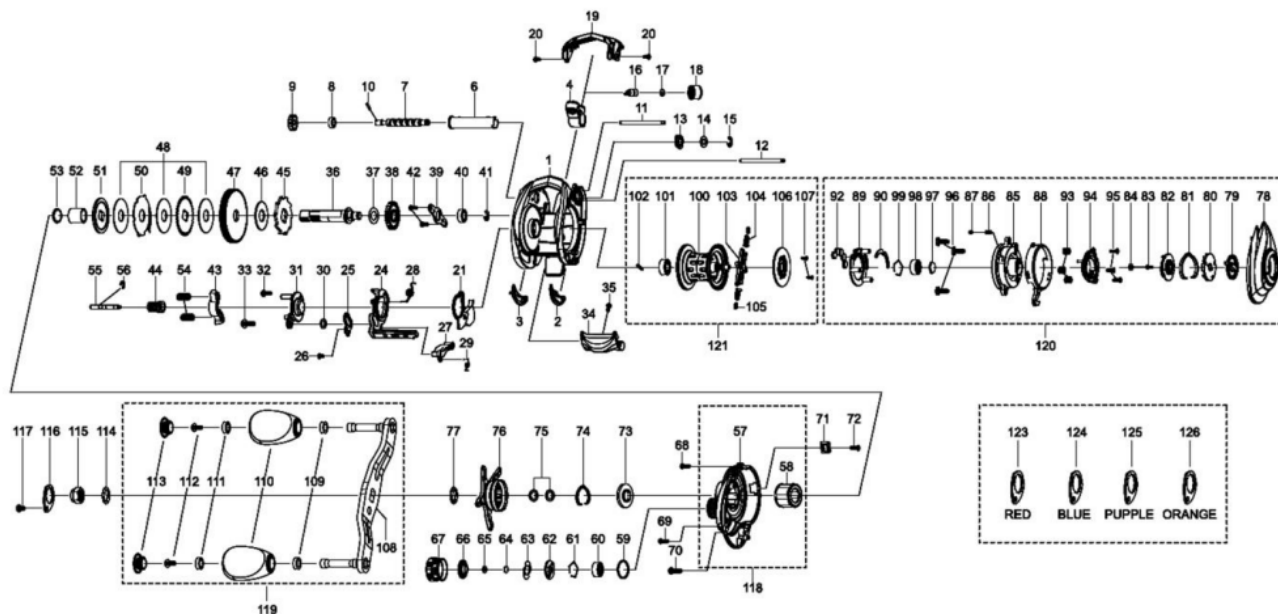

1400461 REVO

REVO ALC-IB7-L

Please specify reel model number and number in reel foot when ordering parts.

Ambassadeur RVO ALC-IB 7-L 26 00

パーツID	パーツ名	価格	
1	1415709	FRAME	¥5,000
2	1415607	SLIDE WASHER	¥200
3	1415608	SLIDE WASHER	¥200
4	1415609	LINE GUIDE	¥500
6	1415610	LEVEL WIND TUBE	¥300
7	1415611	WORM SHAFT	¥1,500
8	1132853	BALL BEARING	¥600
9	1125732	WORM SHAFT GEAR	¥100
10	1125733	WORM SHAFT PIN	¥50
11	1415612	LINE GUIDE SHAFT	¥300
12	1415613	GUIDE PIN	¥300
13	1313359	WORM SHAFT PIN HOLDER	¥200
14	1124224	WASHER	¥160
15	1124201	RETAINER	¥50
16	1125735	PAWL	¥300
17	1125736	WASHER	¥50
18	1129323	LINE GUIDE NUT	¥70
19	1415710	FRONT COVER	¥500
20	1185747	SCREW	¥160
21	1415659	FRAME PLATE	¥300
24	1415660	LIFT CURVE	¥300
25	1415619	LINK PLATE	¥200
26	1415620	SCREW	¥200
27	1289971	KICK LEVER	¥300
28	1380547	CLUTCH SPRING	¥200
29	1127701	KICK LEVER SPRING	¥50
30	1185695	WORM SHAFT WASHER	¥160
31	1415661	CLUTCH PLATE	¥200
32	1415622	SCREW	¥200
33	1380616	SCREW	¥200
34	1415623	THUM BAR	¥300
35	1252078	SCREW	¥160
36	1415662	MAIN GEAR SHAFT	¥1,200
37	1125747	WASHER	¥50
38	1251634	LEVEL WIND GEAR	¥160
39	1415625	MAIN GRRR SHAFT PLATE	¥1,500
40	1132857	BALL BEARING	¥600
41	1124201	RETAINER	¥50
42	1372152	SCREW	¥200
43	1127703	YOKE	¥100
44	1135176	PINION (K)	¥1,000
45	1281188	RATCHET	¥150
46	1281133	DRAG WASHER	¥250
47	1415715	MAIN GEAR	¥2,000
48	1281218	DRAG WASHER	¥200
49	1281219	DRAG WASHER	¥200
50	1302687	EAR WASHER	¥200
51	1281221	PRESSURE WASHER (K)	¥400
52	1415627	IAR SLEEVE	¥300
53	1144185	WASHER	¥50