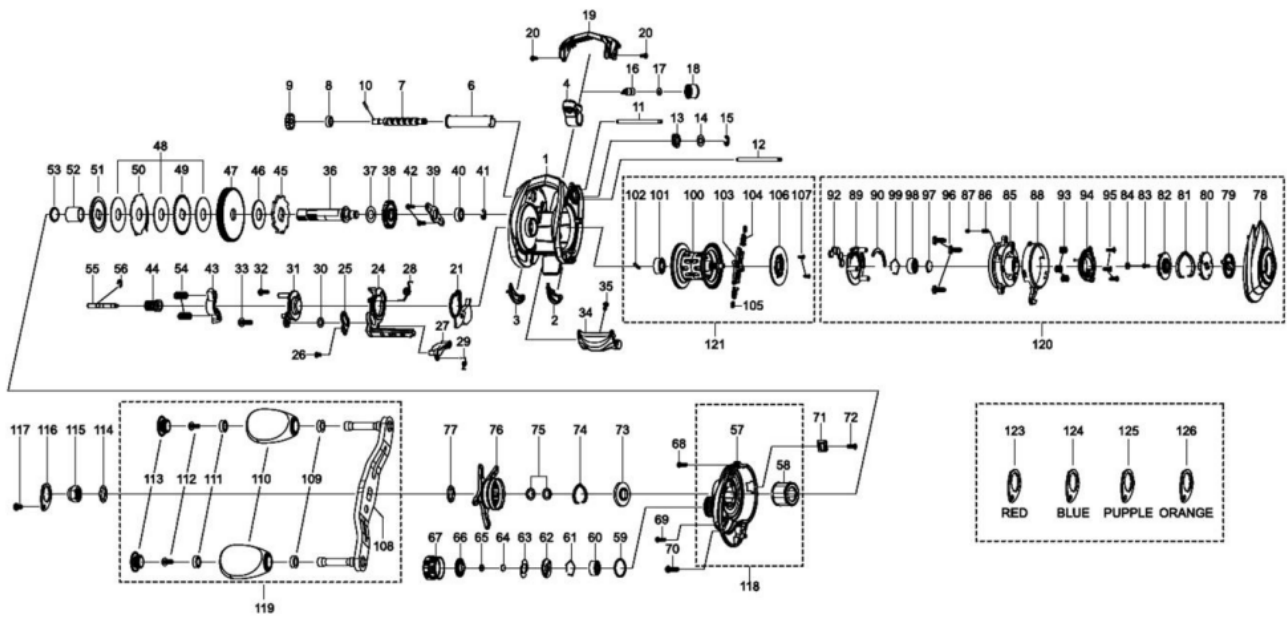

1400463 REVO

REVO ALC-IB6-L

Please specify reel model number and number in reel foot when ordering parts.

Ambassadeur RVO ALC-IB 6-L 26 00

パーツID	パーツ名	価格	
1	1415709	FRAME	¥5,000
2	1415607	SLIDE WASHER	¥200
3	1415608	SLIDE WASHER	¥200
4	1415609	LINE GUIDE	¥500
6	1415610	LEVEL WIND TUBE	¥300
7	1415611	WORM SHAFT	¥1,500
8	1132853	BALL BEARING	¥600
9	1125732	WORM SHAFT GEAR	¥100
10	1125733	WORM SHAFT PIN	¥50
11	1415612	LINE GUIDE SHAFT	¥300
12	1415613	GUIDE PIN	¥300
13	1313359	WORM SHAFT PIN HOLDER	¥200
14	1124224	WASHER	¥160
15	1124201	RETAINER	¥50
16	1125735	PAWL	¥300
17	1125736	WASHER	¥50
18	1129323	LINE GUIDE NUT	¥70
19	1415710	FRONT COVER	¥500
20	1185747	SCREW	¥160
21	1415659	FRAME PLATE	¥300
24	1415660	LIFT CURVE	¥300
25	1415619	LINK PLATE	¥200
26	1415620	SCREW	¥200
27	1289971	KICK LEVER	¥300
28	1380547	CLUTCH SPRING	¥200
29	1127701	KICK LEVER SPRING	¥50
30	1185695	WORM SHAFT WASHER	¥160
31	1415661	CLUTCH PLATE	¥200
32	1415622	SCREW	¥200
33	1380616	SCREW	¥200
34	1415623	THUM BAR	¥300
35	1252078	SCREW	¥160
36	1415662	MAIN GEAR SHAFT	¥1,200
37	1125747	WASHER	¥50
38	1251634	LEVEL WIND GEAR	¥160
39	1415625	MAIN GRRR SHAFT PLATE	¥1,500
40	1132857	BALL BEARING	¥600
41	1124201	RETAINER	¥50
42	1372152	SCREW	¥200
43	1127703	YOKE	¥100
44	1135174	PINION(1127704)	¥1,000
45	1281188	RATCHET	¥150
46	1281133	DRAG WASHER	¥250
47	1415711	MAIN GEAR	¥2,000
48	1281218	DRAG WASHER	¥200
49	1281219	DRAG WASHER	¥200
50	1302687	EAR WASHER	¥200
51	1281221	PRESSURE WASHER (K)	¥400
52	1415627	IAR SLEEVE	¥300
53	1144185	WASHER	¥50