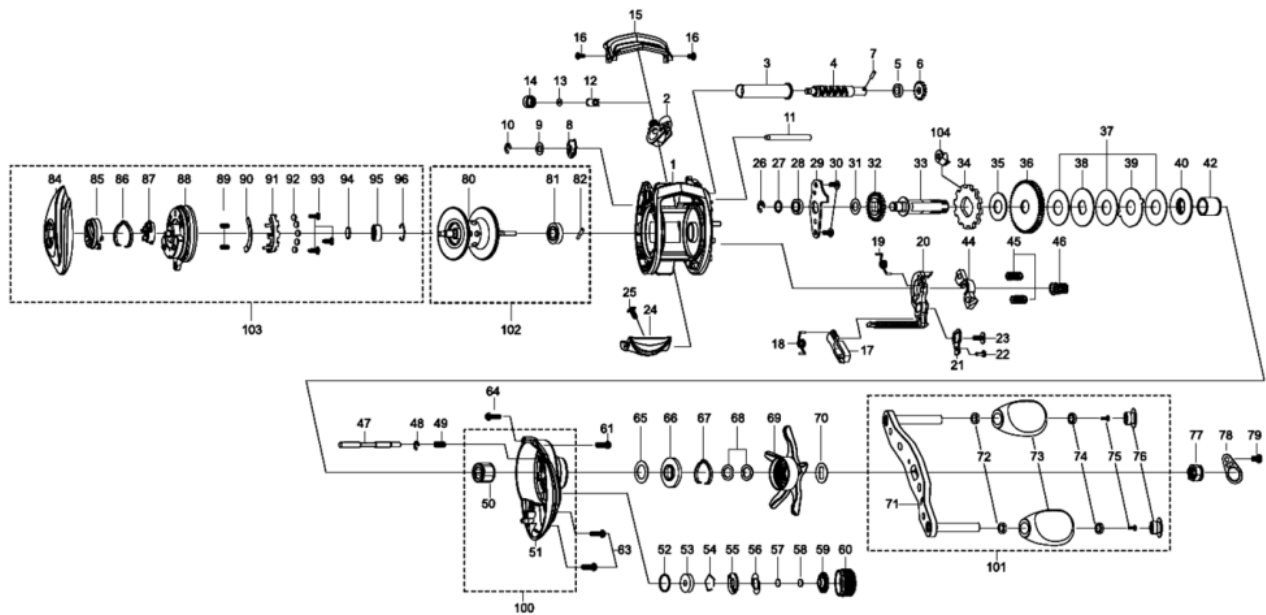

1400464 XROSSFIELD

XROSSFIELD7

Please specify reel model number and number in reel foot when ordering parts.

Ambassadeur XROSSFIELD 7 26 00

パーツID	パーツ名	価格
1	1380522 FRAME	¥5,000
2	1281152 LINE GUIDE	¥500
3	1280905 LEVEL WIND TUBE	¥300
4	1280906 WORM SHAFT	¥1,500
5	1313502 WORM SHAFT BUSHING	¥200
6	1125732 WORM SHAFT GEAR	¥100
7	1125733 WORM SHAFT PIN	¥50
8	1313359 WORM SHAFT PIN HOLDER	¥200
9	1185695 WORM SHAFT WASHER	¥160
10	1124201 RETAINER	¥50
11	1280907 LINE GUIDE SHAFT	¥300
12	1125806 PAWL	¥300
13	1125736 WASHER	¥50
14	1129323 LINE GUIDE NUT	¥70
15	1380555 FRONT COVER	¥500
16	1185912 FRONT COVER SCREW	¥160
17	1289969 KICK LEVER	¥300
18	1125745 KICK LEVER SPRING	¥50
19	1380524 CLUTCH SPRING	¥200
20	1380525 LIFT CURVE	¥300
21	1380526 LIFT CURVE PLATE	¥300
22	1116183 SCREW	¥50
23	1252059 SCREW	¥160
24	1380575 THUMB BAR	¥300
25	1252077 SCREW	¥160
26	1124201 RETAINER	¥50
27	1380528 WASHER	¥200
28	1116186 BALL BEARING	¥600
29	1380529 MAIN GEAR SHAFT PLATE	¥300
30	1144221 SCREW	¥160
31	1380530 WASHER	¥200
32	1251634 LEVEL WIND GEAR	¥160
33	1380531 MAIN GEAR SHAFT	¥1,000
34	1144195 RATCHET	¥150
35	1281133 DRAG WASHER	¥250
36	1125759 MAIN GEAR 7,1	¥2,000
37	1125760 DRAG WASHER	¥200
38	1125761 D-WASHER	¥150
39	1125762 EAR WASHER	¥150
40	1125763 PRESURE WASHER	¥150
42	1257782 SLEEVE	¥200
44	1125753 YOKE	¥100
45	1116237 YOKE SPRING	¥50
46	1125809 PINION 7,1	¥1,000
47	1380532 LOCK PIN	¥200
48	1116226 RETAINER	¥50
49	1313476 SPRING	¥200
50	1306819 ONE WAY CLUTCH	¥1,000
51	1415594 GEAR SIDE PLATE	¥3,000
52	1185714 O-RING	¥50