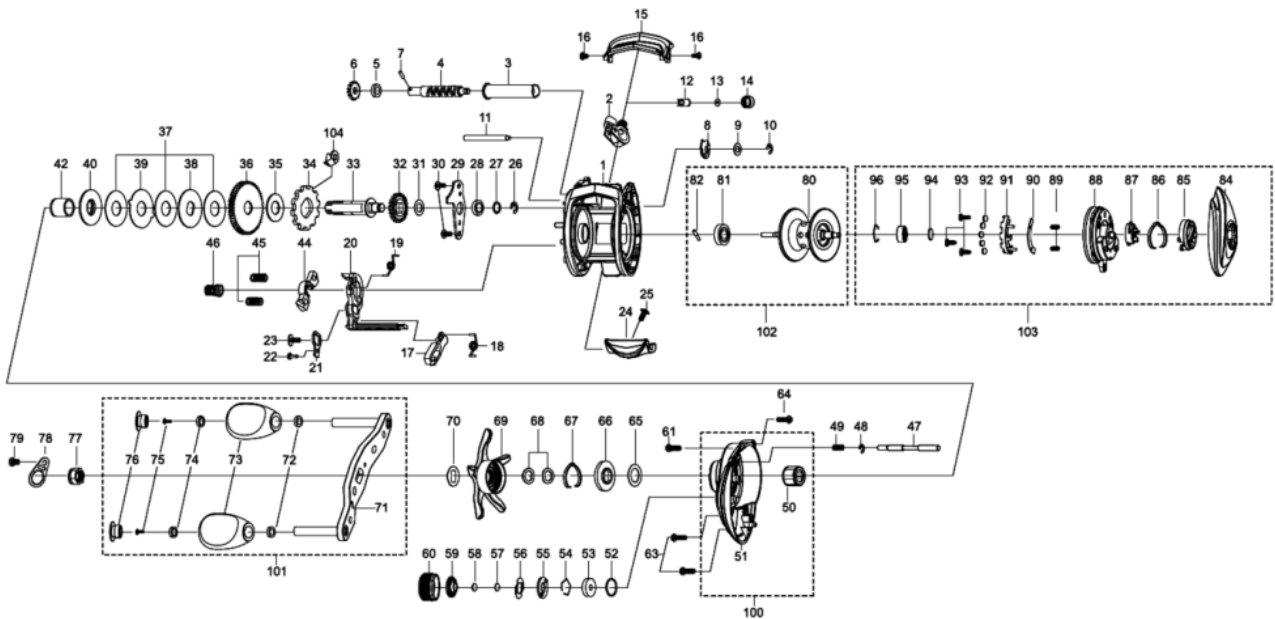

1400465 XROSSFIELD

XROSSFIELD7-L

Please specify reel model number and number in reel foot when ordering parts.

Ambassadeur XROSSFIELD 7-L 26 00

パーツID	パーツ名	価格
1	1380546 FRAME	¥5,000
2	1281152 LINE GUIDE	¥500
3	1280905 LEVEL WIND TUBE	¥300
4	1280906 WORM SHAFT	¥1,500
5	1313502 WORM SHAFT BUSHING	¥200
6	1125732 WORM SHAFT GEAR	¥100
7	1125733 WORM SHAFT PIN	¥50
8	1313359 WORM SHAFT PIN HOLDER	¥200
9	1185695 WORM SHAFT WASHER	¥160
10	1124201 RETAINER	¥50
11	1280907 LINE GUIDE SHAFT	¥300
12	1125806 PAWL	¥300
13	1125736 WASHER	¥50
14	1129323 LINE GUIDE NUT	¥70
15	1380555 FRONT COVER	¥500
16	1185912 FRONT COVER SCREW	¥160
17	1289971 KICK LEVER	¥300
18	1127701 KICK LEVER SPRING	¥50
19	1380547 CLUTCH SPRING	¥200
20	1380548 LIFT CURVE	¥300
21	1380526 LIFT CURVE PLATE	¥300
22	1116183 SCREW	¥50
23	1252059 SCREW	¥160
24	1380575 THUMB BAR	¥300
25	1252077 SCREW	¥160
26	1124201 RETAINER	¥50
27	1380528 WASHER	¥200
28	1116186 BALL BEARING	¥600
29	1380529 MAIN GEAR SHAFT PLATE	¥300
30	1144221 SCREW	¥160
31	1380530 WASHER	¥200
32	1251634 LEVEL WIND GEAR	¥160
33	1380549 MAIN GEAR SHAFT	¥1,000
34	1144195 RATCHET	¥150
35	1281133 DRAG WASHER	¥250
36	1129572 MAIN GEAR	¥1,500
37	1125760 DRAG WASHER	¥200
38	1125761 D-WASHER	¥150
39	1125762 EAR WASHER	¥150
40	1125763 PRESURE WASHER	¥150
42	1257782 SLEEVE	¥200
44	1127703 YOKE	¥100
45	1116237 YOKE SPRING	¥50
46	1200012 PINION GEAR(K)	¥1,000
47	1380532 LOCK PIN	¥200
48	1116226 RETAINER	¥50
49	1313476 SPRING	¥200
50	1306819 ONE WAY CLUTCH	¥1,000
51	1415603 GEAR SIDE PLATE	¥3,000
52	1185714 O-RING	¥50