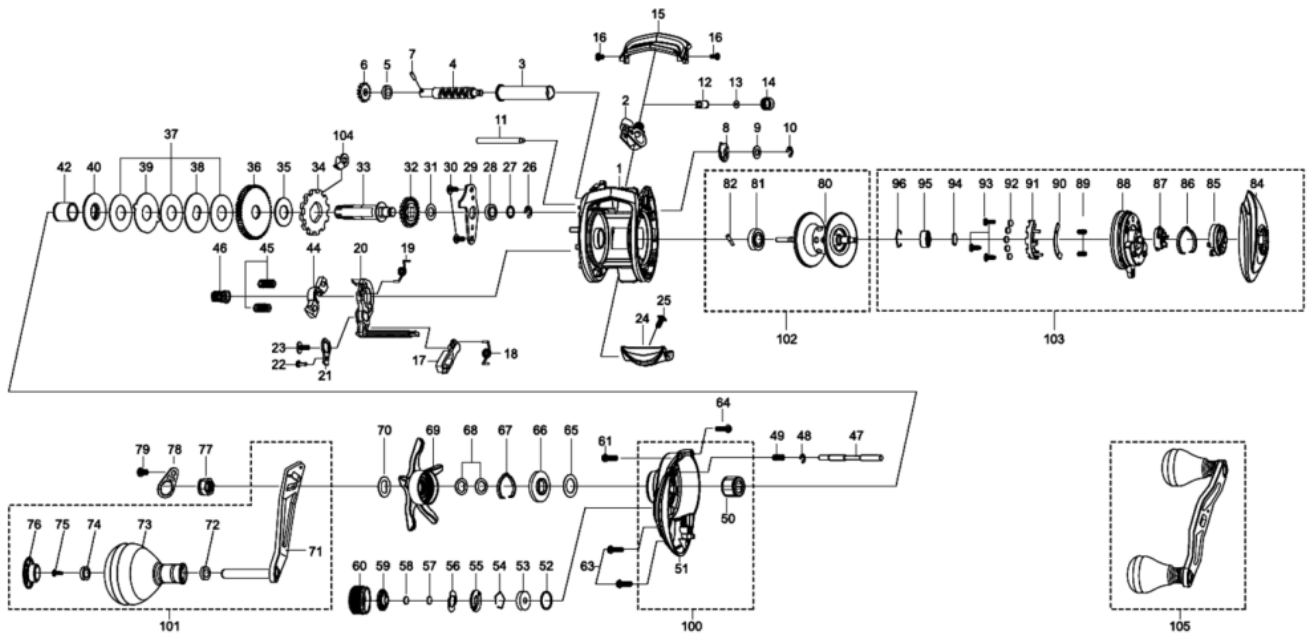

1400467 OCEANFIELD

OCEANFIELD7-L

Please specify reel model number and number in reel foot when ordering parts.

Ambassadeur OCEANFIELD 7-L 26 00

パーツID	パーツ名	価格
1	1380546 FRAME	¥5,000
2	1281152 LINE GUIDE	¥500
3	1280905 LEVEL WIND TUBE	¥300
4	1280906 WORM SHAFT	¥1,500
5	1313502 WORM SHAFT BUSHING	¥200
6	1125732 WORM SHAFT GEAR	¥100
7	1125733 WORM SHAFT PIN	¥50
8	1313359 WORM SHAFT PIN HOLDER	¥200
9	1185695 WORM SHAFT WASHER	¥160
10	1124201 RETAINER	¥50
11	1280907 LINE GUIDE SHAFT	¥300
12	1125806 PAWL	¥300
13	1125736 WASHER	¥50
14	1129323 LINE GUIDE NUT	¥70
15	1380555 FRONT COVER	¥500
16	1185912 FRONT COVER SCREW	¥160
17	1289971 KICK LEVER	¥300
18	1127701 KICK LEVER SPRING	¥50
19	1380547 CLUTCH SPRING	¥200
20	1380548 LIFT CURVE	¥300
21	1380526 LIFT CURVE PLATE	¥300
22	1116183 SCREW	¥50
23	1252059 SCREW	¥160
24	1380575 THUMB BAR	¥300
25	1252077 SCREW	¥160
26	1124201 RETAINER	¥50
27	1380528 WASHER	¥200
28	1116186 BALL BEARING	¥600
29	1380529 MAIN GEAR SHAFT PLATE	¥300
30	1144221 SCREW	¥160
31	1380530 WASHER	¥200
32	1251634 LEVEL WIND GEAR	¥160
33	1415576 MAIN GEAR SHAFT	¥1,000
34	1144195 RATCHET	¥150
35	1281133 DRAG WASHER	¥250
36	1129572 MAIN GEAR	¥1,500
37	1125760 DRAG WASHER	¥200
38	1125761 D-WASHER	¥150
39	1125762 EAR WASHER	¥150
40	1125763 PRESURE WASHER	¥150
42	1257782 SLEEVE	¥200
44	1127703 YOKE	¥100
45	1116237 YOKE SPRING	¥50
46	1200012 PINION GEAR(K)	¥1,000
47	1380532 LOCK PIN	¥200
48	1116226 RETAINER	¥50
49	1313476 SPRING	¥200
50	1306819 ONE WAY CLUTCH	¥1,000
51	1415591 GEAR SIDE PLATE	¥3,000
52	1185714 O-RING	¥50