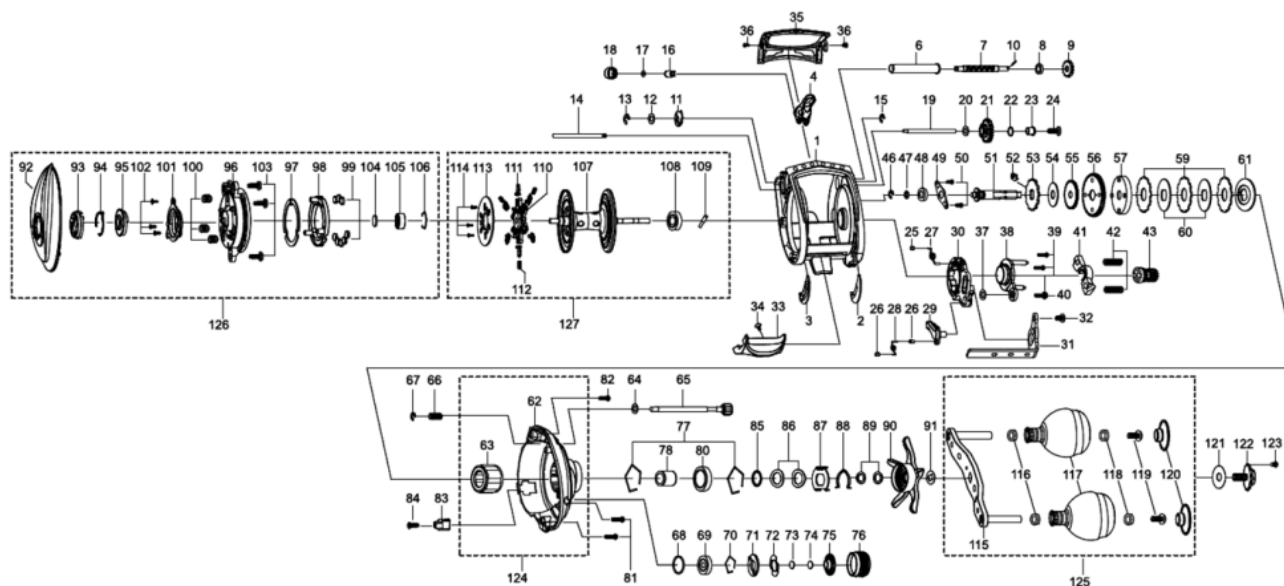

**1400468 REVO**

**REVO BIGSHOOTER WM50**

Please specify reel model number and number in reel foot when ordering parts.

**Ambassadeur REVO BIGSHOOTER WM50 26 00**

パーツID	パーツ名	価格	
1	1415496	FRAME	¥6,500
2	1380594	SLIDE WASHER	¥200
3	1380595	SLIDE WASHER	¥200
4	1380680	LINE GUIDE	¥500
6	1380597	LEVEL WIND TUBE	¥300
7	1380696	WORM SHAFT	¥2,500
8	1132853	BALL BEARING	¥600
9	1125732	WORM SHAFT GEAR	¥100
10	1125733	WORM SHAFT PIN	¥50
11	1380599	WORM SHAFT PIN HOLDER	¥200
12	1185695	WORM SHAFT WASHER	¥160
13	1124201	RETAINER	¥50
14	1380600	LINE GUIDE SHAFT	¥300
15	1116226	RETAINER	¥50
16	1125735	PAWL	¥300
17	1380601	WASHER	¥200
18	1144189	LINE GUIDE NUT	¥200
19	1380602	LEVEL WIND GEAR SHAFT	¥300
20	1124178	WASHER	¥50
21	1380603	LEVEL WIND GEAR	¥400
22	1144184	WASHER	¥160
23	1380604	LEVEL WIND GEAR BUSHING	¥200
24	1380605	SCREW	¥200
25	1380606	CLUTCH SPRING BUSHING	¥200
26	1116230	SCREW	¥50
27	1380607	CLUTCH SPRING	¥200
28	1125742	CLUTCH SPRING	¥50
29	1380608	KICK LEVER	¥250
30	1380609	LIFT CURVE	¥400
31	1380681	CLUTCH LINK	¥500
32	1125822	SCREW	¥50
33	1380611	THUMB BAR	¥500
34	1380612	THUMB BAR SCREW	¥200
35	1380682	FRONT COVER	¥500
36	1125738	SCREW	¥50
37	1380614	WASHER	¥200
38	1380615	CLUTCH PLATE	¥300
39	1187621	SCREW	¥200
40	1380616	SCREW	¥200
41	1380617	YOKE	¥300
42	1380618	SPRING	¥200
43	1398508	PINION	¥1,200
46	1124201	RETAINER	¥50
47	1144184	WASHER	¥160
48	1281216	BALL BEARING	¥600
49	1281130	MAIN GEAR SHAFT PLATE	¥200
50	1380699	SCREW	¥200
51	1380700	MAIN GEAR SHAFT	¥1,200
52	1380622	STOPPER	¥500
53	1380623	RATCHET	¥400