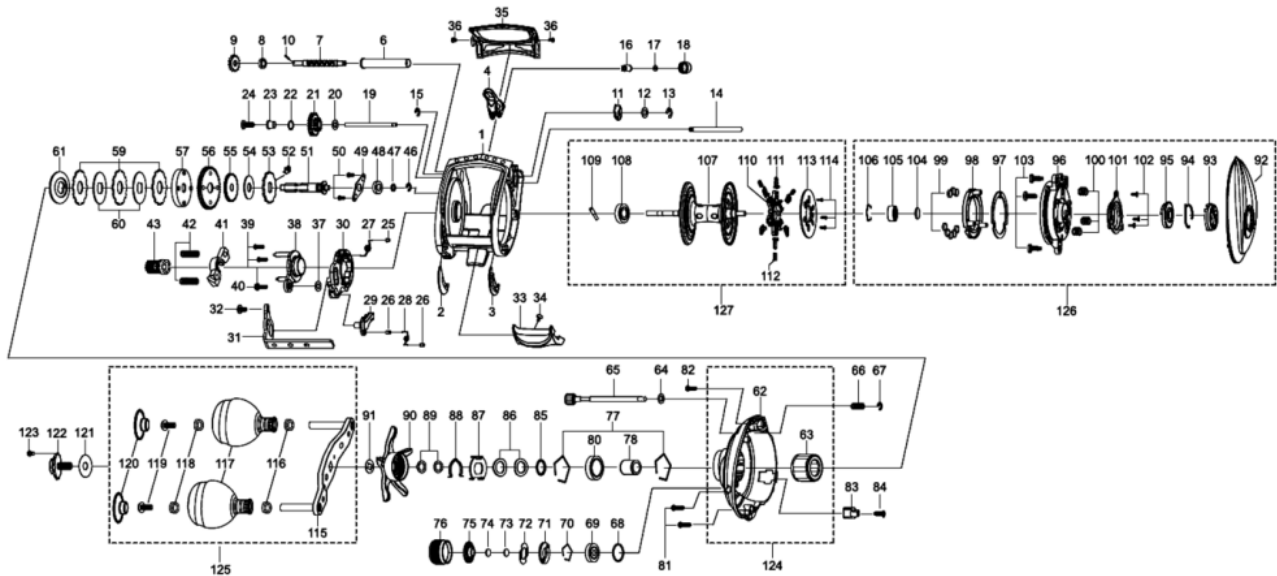

1400470 REVO

REVO BIGSHOOTER WM50-L

Please specify reel model number and number in reel foot when ordering parts.

**Ambassadeur REVO BIGSHOOTER WM50-L 26 00**

パーツID	パーツ名	価格	
1	1415503	FRAME	¥6,500
2	1380594	SLIDE WASHER	¥200
3	1380595	SLIDE WASHER	¥200
4	1380680	LINE GUIDE	¥500
6	1380597	LEVEL WIND TUBE	¥300
7	1380696	WORM SHAFT	¥2,500
8	1132853	BALL BEARING	¥600
9	1125732	WORM SHAFT GEAR	¥100
10	1125733	WORM SHAFT PIN	¥50
11	1380599	WORM SHAFT PIN HOLDER	¥200
12	1185695	WORM SHAFT WASHER	¥160
13	1124201	RETAINER	¥50
14	1380600	LINE GUIDE SHAFT	¥300
15	1116226	RETAINER	¥50
16	1125735	PAWL	¥300
17	1380601	WASHER	¥200
18	1144189	LINE GUIDE NUT	¥200
19	1380602	LEVEL WIND GEAR SHAFT	¥300
20	1124178	WASHER	¥50
21	1380603	LEVEL WIND GEAR	¥400
22	1144184	WASHER	¥160
23	1380604	LEVEL WIND GEAR BUSHING	¥200
24	1380605	SCREW	¥200
25	1380606	CLUTCH SPRING BUSHING	¥200
26	1116230	SCREW	¥50
27	1380735	CLUTCH SPRING	¥200
28	1127699	CLUTCH SPRING	¥50
29	1380736	KICK LEVER	¥250
30	1380737	LIFT CURVE	¥400
31	1380755	CLUTCH LINK	¥500
32	1125822	SCREW	¥50
33	1380611	THUMB BAR	¥500
34	1380612	THUMB BAR SCREW	¥200
35	1380682	FRONT COVER	¥500
36	1125738	SCREW	¥50
37	1380614	WASHER	¥200
38	1380739	CLUTCH PLATE	¥300
39	1187621	SCREW	¥200
40	1380616	SCREW	¥200
41	1380740	YOKE	¥300
42	1380618	SPRING	¥200
43	1400428	PINION	¥1,200
46	1124201	RETAINER	¥50
47	1144184	WASHER	¥160
48	1281216	BALL BEARING	¥600
49	1281130	MAIN GEAR SHAFT PLATE	¥200
50	1380699	SCREW	¥200
51	1380766	MAIN GEAR SHAFT	¥1,200
52	1380622	STOPPER	¥500
53	1380623	RATCHET	¥400