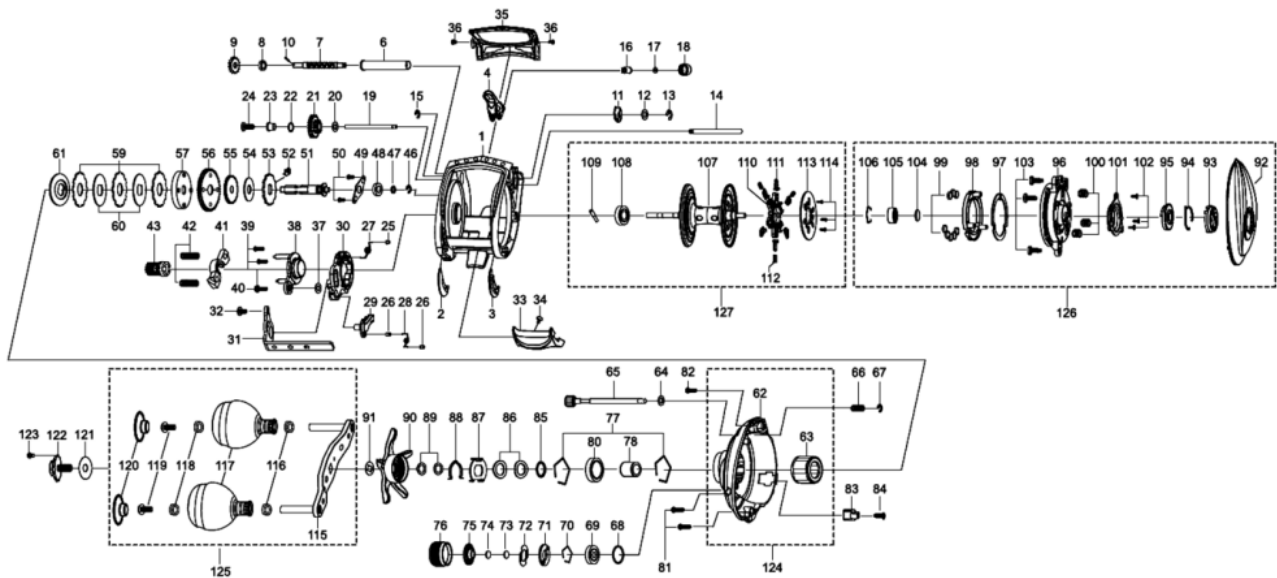

1400470 REVO

REVO BIGSHOOTER WM50-L

Please specify reel model number and number in reel foot when ordering parts.

Ambassadeur REVO BIGSHOOTER WM50-L 26 00

パーツID	パーツ名	価格
1	1415503 FRAME	¥6,500
2	1380594 SLIDE WASHER	¥200
3	1380595 SLIDE WASHER	¥200
4	1380680 LINE GUIDE	¥500
6	1380597 LEVEL WIND TUBE	¥300
7	1380696 WORM SHAFT	¥2,500
8	1132853 BALL BEARING	¥600
9	1125732 WORM SHAFT GEAR	¥100
10	1125733 WORM SHAFT PIN	¥50
11	1380599 WORM SHAFT PIN HOLDER	¥200
12	1185695 WORM SHAFT WASHER	¥160
13	1124201 RETAINER	¥50
14	1380600 LINE GUIDE SHAFT	¥300
15	1116226 RETAINER	¥50
16	1125735 PAWL	¥300
17	1380601 WASHER	¥200
18	1144189 LINE GUIDE NUT	¥200
19	1380602 LEVEL WIND GEAR SHAFT	¥300
20	1124178 WASHER	¥50
21	1380603 LEVEL WIND GEAR	¥400
22	1144184 WASHER	¥160
23	1380604 LEVEL WIND GEAR BUSHING	¥200
24	1380605 SCREW	¥200
25	1380606 CLUTCH SPRING BUSHING	¥200
26	1116230 SCREW	¥50
27	1380735 CLUTCH SPRING	¥200
28	1127699 CLUTCH SPRING	¥50
29	1380736 KICK LEVER	¥250
30	1380737 LIFT CURVE	¥400
31	1380755 CLUTCH LINK	¥500
32	1125822 SCREW	¥50
33	1380611 THUMB BAR	¥500
34	1380612 THUMB BAR SCREW	¥200
35	1380682 FRONT COVER	¥500
36	1125738 SCREW	¥50
37	1380614 WASHER	¥200
38	1380739 CLUTCH PLATE	¥300
39	1187621 SCREW	¥200
40	1380616 SCREW	¥200
41	1380740 YOKE	¥300
42	1380618 SPRING	¥200
43	1400428 PINION	¥1,200
46	1124201 RETAINER	¥50
47	1144184 WASHER	¥160
48	1281216 BALL BEARING	¥600
49	1281130 MAIN GEAR SHAFT PLATE	¥200
50	1380699 SCREW	¥200
51	1380766 MAIN GEAR SHAFT	¥1,200
52	1380622 STOPPER	¥500
53	1380623 RATCHET	¥400