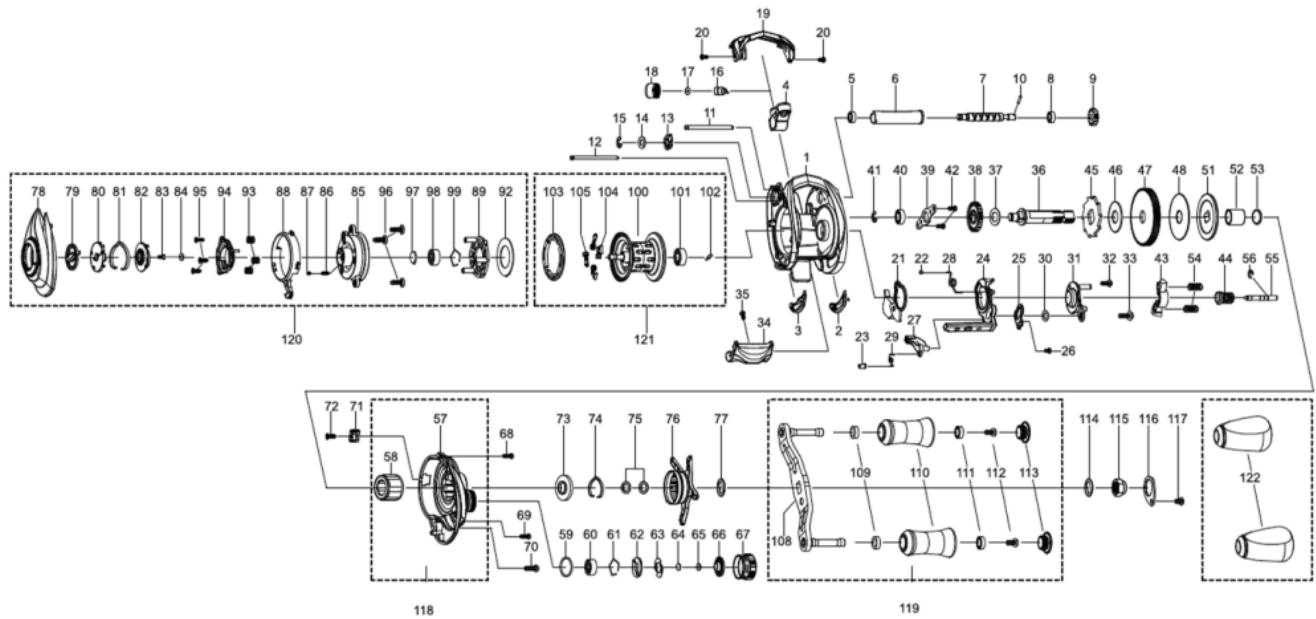

1400519 REVO

REVO MGXTREME

パーツID	パーツ名	価格	
1	1415754	FRAME MGX	¥7,500
2	1415607	SLIDE WASHER	¥200
3	1415608	SLIDE WASHER	¥200
4	1415609	LINE GUIDE	¥500
5	1132853	BALL BEARING	¥600
6	1415610	LEVEL WIND TUBE	¥300
7	1415611	WORM SHAFT	¥1,500
8	1132853	BALL BEARING	¥600
9	1125732	WORM SHAFT GEAR	¥100
10	1125733	WORM SHAFT PIN	¥50
11	1415612	LINE GUIDE SHAFT	¥300
12	1415613	GUIDE PIN	¥300
13	1313359	WORM SHAFT PIN HOLDER	¥200
14	1124224	WASHER	¥160
15	1124201	RETAINER	¥50
16	1125735	PAWL	¥300
17	1125736	WASHER	¥50
18	1129323	LINE GUIDE NUT	¥70
19	1415614	FRONT COVER	¥500
20	1185747	SCREW	¥160
21	1415615	FRAME PLATE	¥300
22	1415616	BUSHING	¥200
23	1415617	KICK LEVER SPRING BUSHING	¥200
24	1415618	LIFT CURVE	¥300
25	1415619	LINK PLATE	¥200
26	1415620	SCREW	¥200
27	1289969	KICK LEVER	¥300
28	1380524	CLUTCH SPRING	¥200
29	1125745	KICK LEVER SPRING	¥50
30	1185695	WORM SHAFT WASHER	¥160
31	1415621	CLUTCH PLATE	¥200
32	1415622	SCREW	¥200
33	1380616	SCREW	¥200
34	1415623	THUM BAR	¥300
35	1252078	SCREW	¥160
36	1415624	MAIN GEAR SHAFT	¥1,200
37	1125747	WASHER	¥50
38	1251634	LEVEL WIND GEAR	¥160
39	1415625	MAIN GRRR SHAFT PLATE	¥1,500
40	1132857	BALL BEARING	¥600
41	1124201	RETAINER	¥50
42	1372152	SCREW	¥200
43	1125753	YOKE	¥100
44	1415626	PINION	¥1,000
45	1281188	RATCHET	¥150
46	1281133	DRAG WASHER	¥250
47	1251637	MAIN GEAR (K)	¥2,000
48	1204950	Carbon washer	¥200
51	1302638	PRESSURE WASHER	¥300
52	1415627	IAR SLEEVE	¥300