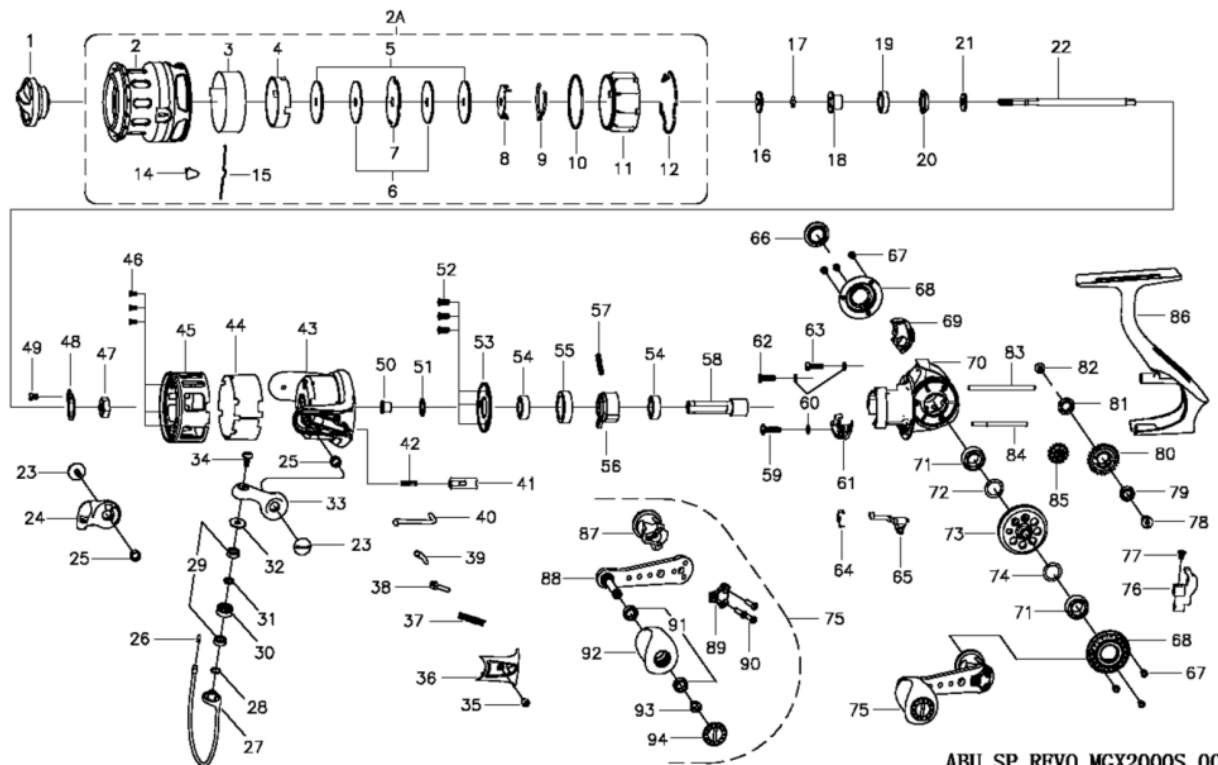

1403733 REVO SPINNING

REVO MGX 2000S

ABU SP REVO MGX2000S 00

パーツID	パーツ名	価格	
1	1404782	DRAG KNOB ASSY	¥2,000
2	1408041	SPOOL	¥6,000
2A	1408042	SPOOL ASSY	¥8,500
3	1404785	SPOOL PLATE	¥600
4	1404786	WASHER COVER	¥300
5	1378763	KEY WASHER	¥200
6	1409747	DRAG WASHER	¥300
7	1378764	EARED WASHER	¥200
8	1378765	SPOOL CLICK RETAINER	¥200
9	1378766	SPOOL CLICK	¥200
10	1378767	O-RING	¥200
11	1404787	SPOOL BOTTOM	¥300
12	1404788	CLIP	¥200
14	1378771	LINE CLIP	¥200
15	1378772	LINE CLIP SPRING	¥200
16	1378773	SPACE WASHER	¥200
17	1378774	O-RING	¥200
18	1378775	BEARING SLEEVE	¥200
19	1224308	BEARING	¥600
20	1378776	SEAL	¥200
21	1378777	SPOOL SHAFT WASHER	¥200
22	1395733	MAIN SHAFT	¥1,000
23	1378779	SCREW	¥200
24	1378780	BAIL HOLDER	¥400
25	1378781	BUSHING	¥200
26	1378782	BAIL WIRE UNDERLAY	¥200
27	1378783	BAIL WIRE	¥1,200
28	1378784	SHIM	¥200
29	1380228	BEARING	¥2,500
30	1378785	LINE ROLLER	¥400
31	1378786	LINE SLIDER WASHER	¥200
32	1378787	LINE ROLLER COLLAR	¥200
33	1378788	ARM LEVER FOR BAIL	¥400
34	1378789	SCREW	¥200
35	1378790	SCREW	¥200
36	1404789	BAIL ARM COVER	¥300
37	1378792	BAIL ARM SPRING	¥200
38	1378793	SPRING SEAT	¥200
39	1378794	PIVOT LEVER	¥300
40	1378795	TRIP PLUNGER	¥200
41	1378796	ROTOR BRAKE	¥200
42	1378797	ROTOR BRAKE SPRING	¥200
43	1378798	ROTOR	¥1,500
44	1408043	CARBON PLATE	¥600
45	1404790	ROTOR SLEEVE	¥800
46	1207341	ROTOR SCREW	¥200
47	1378801	ROTOR NUT	¥200
48	1378802	ROTOR NUT WASHER	¥200
49	1378803	SCREW	¥200
50	1378804	PINION GEAR BUSHING	¥200