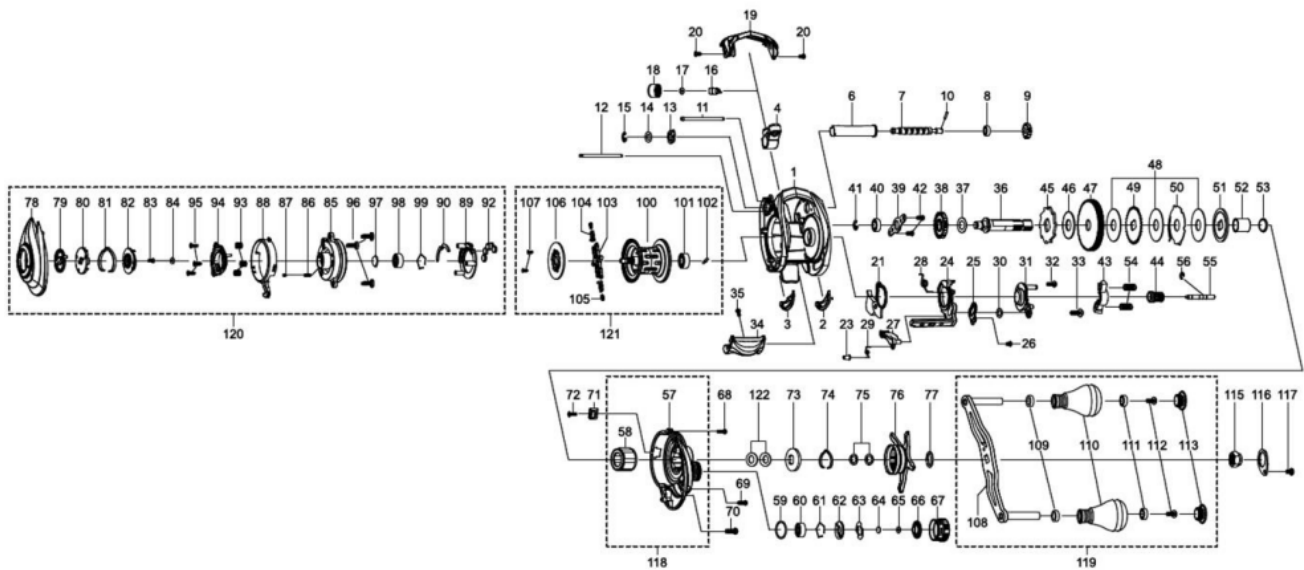

1417875 REVO

SALTYSTAGE REVO TRV

Please specify reel model number and number in reel foot when ordering parts.

Ambassadeur REVO TRV 27 00

パーツID	パーツ名	価格	
1	1415728	FRAME	¥5,000
2	1415607	SLIDE WASHER	¥200
3	1415608	SLIDE WASHER	¥200
4	1415609	LINE GUIDE	¥500
6	1415610	LEVEL WIND TUBE	¥300
7	1415611	WORM SHAFT	¥1,500
8	1132853	BALL BEARING	¥600
9	1125732	WORM SHAFT GEAR	¥100
10	1125733	WORM SHAFT PIN	¥50
11	1415612	LINE GUIDE SHAFT	¥300
12	1415613	GUIDE PIN	¥300
13	1313359	WORM SHAFT PIN HOLDER	¥200
14	1124224	WASHER	¥160
15	1124201	RETAINER	¥50
16	1125735	PAWL	¥300
17	1125736	WASHER	¥50
18	1129323	LINE GUIDE NUT	¥70
19	1415694	FRONT COVER	¥500
20	1185747	SCREW	¥160
21	1415615	FRAME PLATE	¥300
23	1415617	KICK LEVER SPRING BUSHING	¥200
24	1415618	LIFT CURVE	¥300
25	1415619	LINK PLATE	¥200
26	1415620	SCREW	¥200
27	1289969	KICK LEVER	¥300
28	1380524	CLUTCH SPRING	¥200
29	1125745	KICK LEVER SPRING	¥50
30	1185695	WORM SHAFT WASHER	¥160
31	1415621	CLUTCH PLATE	¥200
32	1415622	SCREW	¥200
33	1380616	SCREW	¥200
34	1415623	THUM BAR	¥300
35	1252078	SCREW	¥160
36	1453894	MAIN GEAR SHAFT	¥1,200
37	1125747	WASHER	¥50
38	1251634	LEVEL WIND GEAR	¥160
39	1415625	MAIN GRRR SHAFT PLATE	¥1,500
40	1132857	BALL BEARING	¥600
41	1124201	RETAINER	¥50
42	1372152	SCREW	¥200
43	1125753	YOKE	¥100
44	1453895	PINION	¥3,000
45	1281188	RATCHET	¥150
46	1281133	DRAG WASHER	¥250
47	1415695	MAIN GEAR	¥2,000
48	1281218	DRAG WASHER	¥200
49	1281219	DRAG WASHER	¥200
50	1281220	EAR WASHER	¥200
51	1281221	PRESSURE WASHER (K)	¥400
52	1415627	IAR SLEEVE	¥300