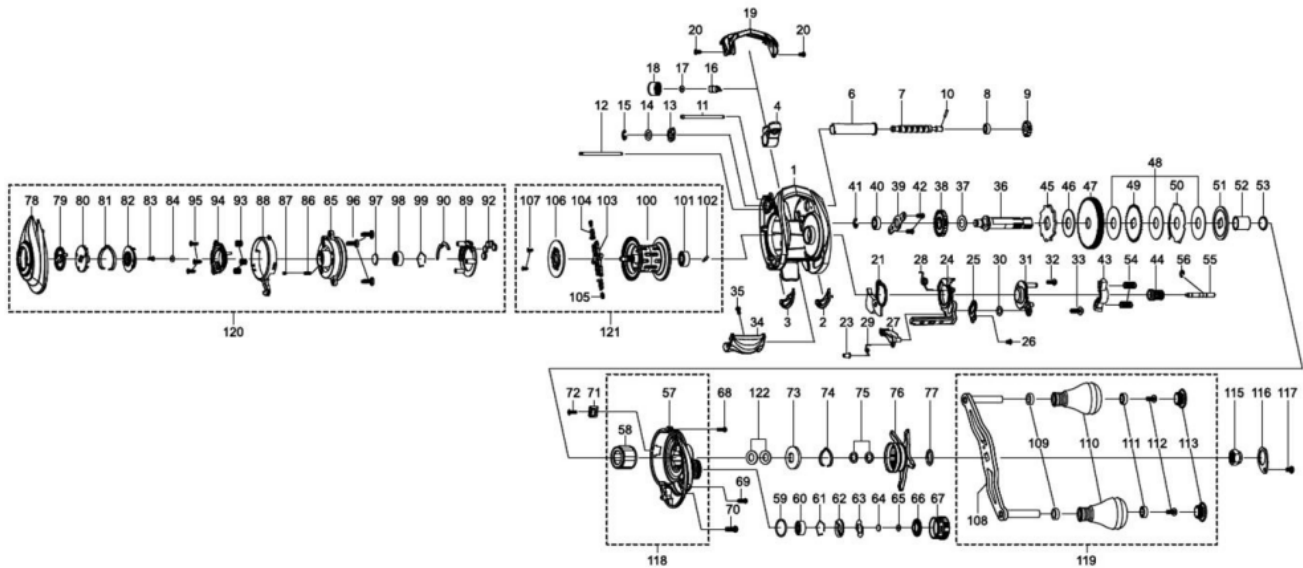

1417875 REVO

SALTYSTAGE REVO TRV

Please specify reel model number and number in reel foot when ordering parts.

Ambassadeur REVO TRV 27 00

パーツID	パーツ名	価格	
1	1415728	FRAME	¥5,000
2	1415607	SLIDE WASHER	¥200
3	1415608	SLIDE WASHER	¥200
4	1415609	LINE GUIDE	¥500
6	1415610	LEVEL WIND TUBE	¥300
7	1415611	WORM SHAFT	¥1,500
8	1132853	BALL BEARING	¥600
9	1125732	WORM SHAFT GEAR	¥100
10	1125733	WORM SHAFT PIN	¥50
11	1415612	LINE GUIDE SHAFT	¥300
12	1415613	GUIDE PIN	¥300
13	1313359	WORM SHAFT PIN HOLDER	¥200
14	1124224	WASHER	¥160
15	1124201	RETAINER	¥50
16	1125735	PAWL	¥300
17	1125736	WASHER	¥50
18	1129323	LINE GUIDE NUT	¥70
19	1415694	FRONT COVER	¥500
20	1185747	SCREW	¥160
21	1415615	FRAME PLATE	¥300
23	1415617	KICK LEVER SPRING BUSHING	¥200
24	1415618	LIFT CURVE	¥300
25	1415619	LINK PLATE	¥200
26	1415620	SCREW	¥200
27	1289969	KICK LEVER	¥300
28	1380524	CLUTCH SPRING	¥200
29	1125745	KICK LEVER SPRING	¥50
30	1185695	WORM SHAFT WASHER	¥160
31	1415621	CLUTCH PLATE	¥200
32	1415622	SCREW	¥200
33	1380616	SCREW	¥200
34	1415623	THUM BAR	¥300
35	1252078	SCREW	¥160
36	1453894	MAIN GEAR SHAFT	¥1,200
37	1125747	WASHER	¥50
38	1251634	LEVEL WIND GEAR	¥160
39	1415625	MAIN GRRR SHAFT PLATE	¥1,500
40	1132857	BALL BEARING	¥600
41	1124201	RETAINER	¥50
42	1372152	SCREW	¥200
43	1125753	YOKE	¥100
44	1453895	PINION	¥3,000
45	1281188	RATCHET	¥150
46	1281133	DRAG WASHER	¥250
47	1415695	MAIN GEAR	¥2,000
48	1281218	DRAG WASHER	¥200
49	1281219	DRAG WASHER	¥200
50	1281220	EAR WASHER	¥200
51	1281221	PRESSURE WASHER (K)	¥400
52	1415627	IAR SLEEVE	¥300