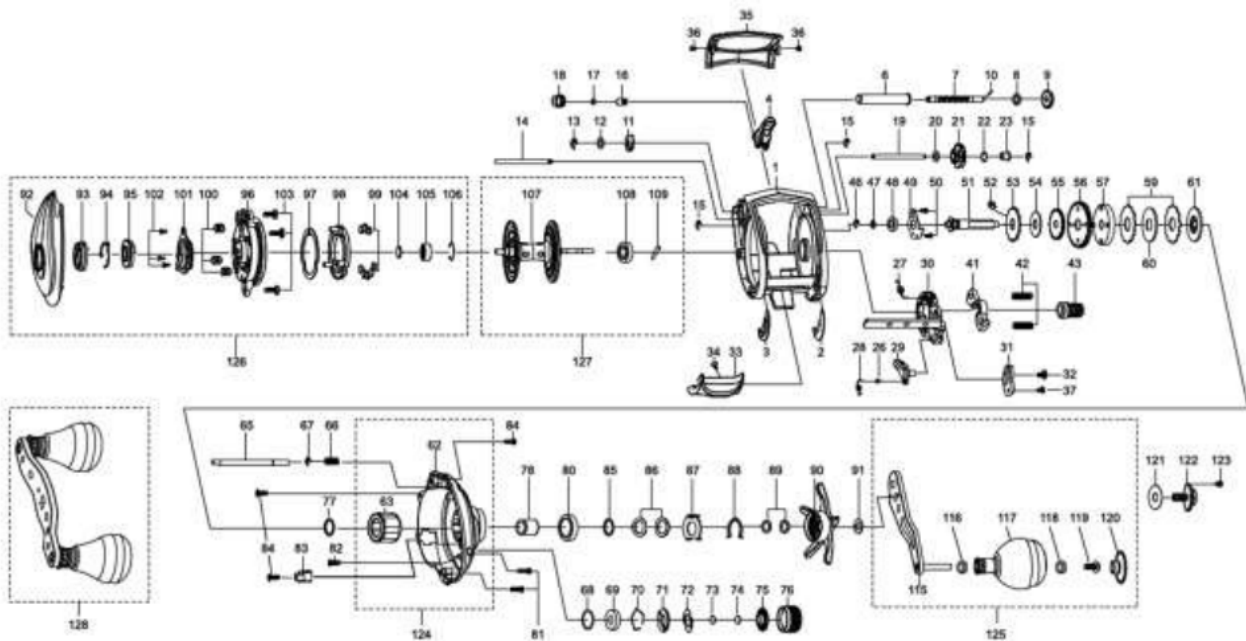

1417877 OCEANFIELD

OCEANFIELD BG

Please specify reel model number and number in reel foot when ordering parts.

Ambassadeur OCEANFIELD BG 27 00

パーツID	パーツ名	価格	
1	1415523	FRAME	¥6,500
2	1415525	SLIDE WASHER	¥200
3	1415524	SLIDE WASHER	¥200
4	1380680	LINE GUIDE	¥500
6	1380597	LEVEL WIND TUBE	¥300
7	1380696	WORM SHAFT	¥2,500
8	1313502	WORM SHAFT BUSHING	¥200
9	1125732	WORM SHAFT GEAR	¥100
10	1125733	WORM SHAFT PIN	¥50
11	1380599	WORM SHAFT PIN HOLDER	¥200
12	1185695	WORM SHAFT WASHER	¥160
13	1124201	RETAINER	¥50
14	1380600	LINE GUIDE SHAFT	¥300
15	1116226	RETAINER	¥50
16	1125806	PAWL	¥300
17	1380601	WASHER	¥200
18	1129323	LINE GUIDE NUT	¥70
19	1415526	LEVEL WIND GEAR SHAFT	¥300
20	1124224	WASHER	¥160
21	1380603	LEVEL WIND GEAR	¥400
22	1124200	WASHER	¥200
23	1380604	LEVEL WIND GEAR BUSHING	¥200
26	1116230	SCREW	¥50
27	1380607	CLUTCH SPRING	¥200
28	1125742	CLUTCH SPRING	¥50
29	1380608	KICK LEVER	¥250
30	1415527	LIFT CURVE	¥800
31	1415528	LIFT CURVE PLATE	¥200
32	1252059	SCREW	¥160
33	1380611	THUMB BAR	¥500
34	1252078	SCREW	¥160
35	1441795	FRONT COVER	¥500
36	1185912	FRONT COVER SCREW	¥160
37	1116183	SCREW	¥50
41	1380617	YOKE	¥300
42	1380618	SPRING	¥200
43	1441796	PINION	¥1,200
46	1124201	RETAINER	¥50
47	1116187	WASHER	¥50
48	1281216	BALL BEARING	¥600
49	1415532	MAIN GEAR SHAFT PLATE	¥200
50	1415533	SCREW	¥200
51	1415534	MAIN GEAR SHAFT	¥1,200
52	1380622	STOPPER	¥500
53	1380623	RATCHET	¥400
54	1415535	DRAG WASHER	¥250
55	1380625	WORM SHAFT DRIVE GEAR	¥300
56	1380626	MAIN GEAR	¥1,800
57	1380627	WASHER DRUM	¥400
59	1380629	DRAG WASHER	¥500