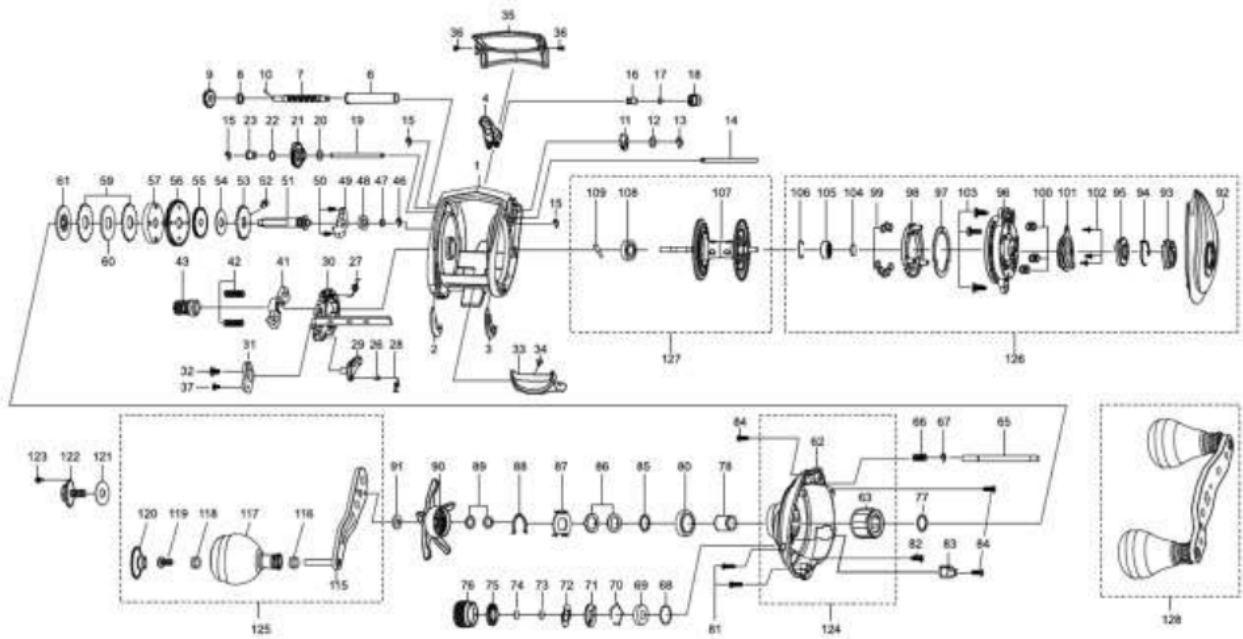

1417878 OCEANFIELD

OCEANFIELD BG-L

Please specify reel model number and number in reel foot when ordering parts.

Ambassadeur OCEANFIELD BG-L 27 00

パーツID	パーツ名	価格	
1	1415550	FRAME	¥6,500
2	1415524	SLIDE WASHER	¥200
3	1415525	SLIDE WASHER	¥200
4	1380680	LINE GUIDE	¥500
6	1380597	LEVEL WIND TUBE	¥300
7	1380696	WORM SHAFT	¥2,500
8	1313502	WORM SHAFT BUSHING	¥200
9	1125732	WORM SHAFT GEAR	¥100
10	1125733	WORM SHAFT PIN	¥50
11	1380599	WORM SHAFT PIN HOLDER	¥200
12	1185695	WORM SHAFT WASHER	¥160
13	1124201	RETAINER	¥50
14	1380600	LINE GUIDE SHAFT	¥300
15	1116226	RETAINER	¥50
16	1125806	PAWL	¥300
17	1380601	WASHER	¥200
18	1129323	LINE GUIDE NUT	¥70
19	1415526	LEVEL WIND GEAR SHAFT	¥300
20	1124224	WASHER	¥160
21	1380603	LEVEL WIND GEAR	¥400
22	1124200	WASHER	¥200
23	1380604	LEVEL WIND GEAR BUSHING	¥200
26	1116230	SCREW	¥50
27	1380735	CLUTCH SPRING	¥200
28	1127699	CLUTCH SPRING	¥50
29	1380736	KICK LEVER	¥250
30	1415551	LIFT CURVE	¥800
31	1415528	LIFT CURVE PLATE	¥200
32	1252059	SCREW	¥160
33	1380611	THUMB BAR	¥500
34	1252078	SCREW	¥160
35	1441795	FRONT COVER	¥500
36	1185912	FRONT COVER SCREW	¥160
37	1116183	SCREW	¥50
41	1380740	YOKE	¥300
42	1380618	SPRING	¥200
43	1441808	PINION	¥1,200
46	1124201	RETAINER	¥50
47	1116187	WASHER	¥50
48	1281216	BALL BEARING	¥600
49	1415532	MAIN GEAR SHAFT PLATE	¥200
50	1415533	SCREW	¥200
51	1415553	MAIN GEAR SHAFT	¥1,200
52	1380622	STOPPER	¥500
53	1380623	RATCHET	¥400
54	1415535	DRAG WASHER	¥250
55	1380625	WORM SHAFT DRIVE GEAR	¥300
56	1380743	MAIN GEAR	¥1,800
57	1380627	WASHER DRUM	¥400
59	1380629	DRAG WASHER	¥500