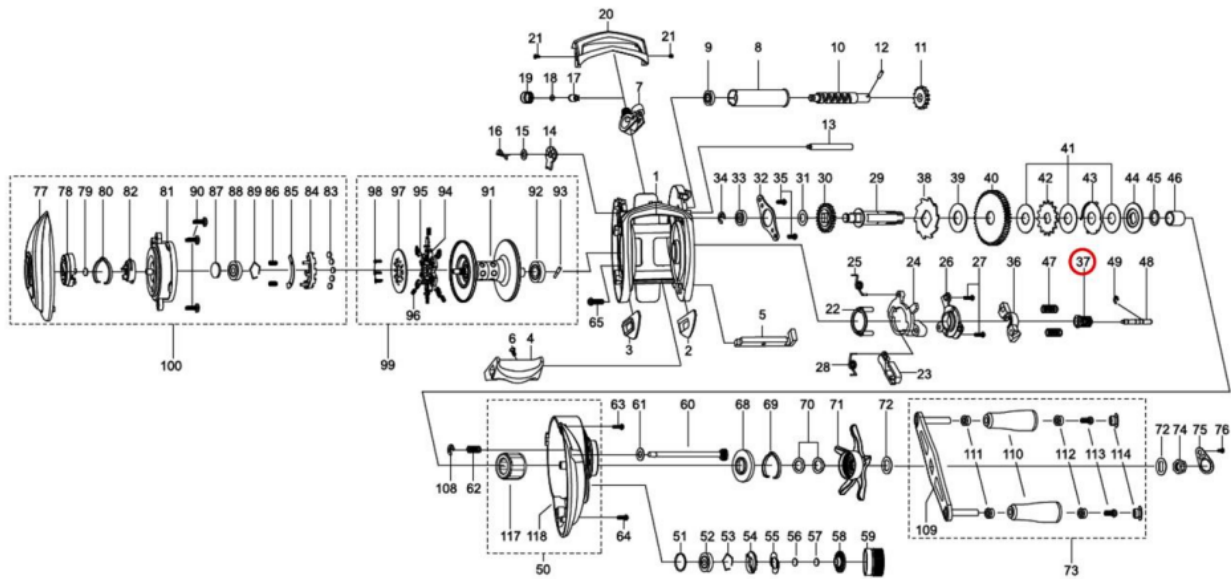

1417879 REVO

OB))REVO BLACK6

37 #1424561 PINIONは
非売パーツ (修理対応のみ)

Please specify reel model number and number in reel foot when ordering parts.

Ambassadeur RVO3 BLACK 6 26 00

パーツID	パーツ名	価格
1	1383204 FRAME	¥5,000
2	1125801 SLIDE WASHER	¥100
3	1125802 SLIDE WASHER	¥100
4	1372149 THUMB BAR	¥400
5	1124745 THUMBAR SHAFT	¥150
6	1124746 THUMBAR SCREW	¥50
7	1281152 LINE GUIDE	¥500
8	1280905 LEVEL WIND TUBE	¥300
9	1132853 BALL BEARING	¥600
10	1280906 WORM SHAFT	¥1,500
11	1125732 WORM SHAFT GEAR	¥100
12	1125733 WORM SHAFT PIN	¥50
13	1280907 LINE GUIDE SHAFT	¥300
14	1125734 WORM SHAFT PIN HOLDER	¥70
15	1124224 WASHER	¥160
16	1124201 RETAINER	¥50
17	1125806 PAWL	¥300
18	1125736 WASHER	¥50
19	1129323 LINE GUIDE NUT	¥70
20	1372150 FRONT COVER	¥600
21	1125738 SCREW	¥50
22	1125739 YOKE HOLDER	¥100
23	1289969 KICK LEVER	¥300
24	1125741 LIFT CURVE	¥300
25	1185699 CLUTCH SPRING	¥160
26	1203786 KICK LEVER	¥300
27	1125744 SCREW	¥50
28	1125745 KICK LEVER SPRING	¥50
29	1372151 MAIN GEAR SHAFT	¥1,200
30	1251634 LEVEL WIND GEAR	¥160
31	1125747 WASHER	¥50
32	1281130 MAIN GEAR SHAFT PLATE	¥200
33	1187625 SPOOL BALL BEARING	¥800
34	1124201 RETAINER	¥50
35	1372152 SCREW	¥200
36	1281131 YOKE	¥200
37	1424561 修理専用 PINION 6.4	¥3,000
38	1144195 RATCHET	¥150
39	1281133 DRAG WASHER	¥250
40	1424562 MAIN GEAR	¥2,500
41	1281218 DRAG WASHER	¥200
42	1281219 DRAG WASHER	¥200
43	1281220 EAR WASHER	¥200
44	1281221 PRESSURE WASHER (K)	¥400
45	1372155 WASHER	¥200
46	1257782 SLEEVE	¥200
47	1116237 YOKE SPRING	¥50
48	1125766 PINION SHAFT	¥500
49	1116226 RETAINER	¥50
50	1424563 GEAR SIDE COMPLETE	¥6,000