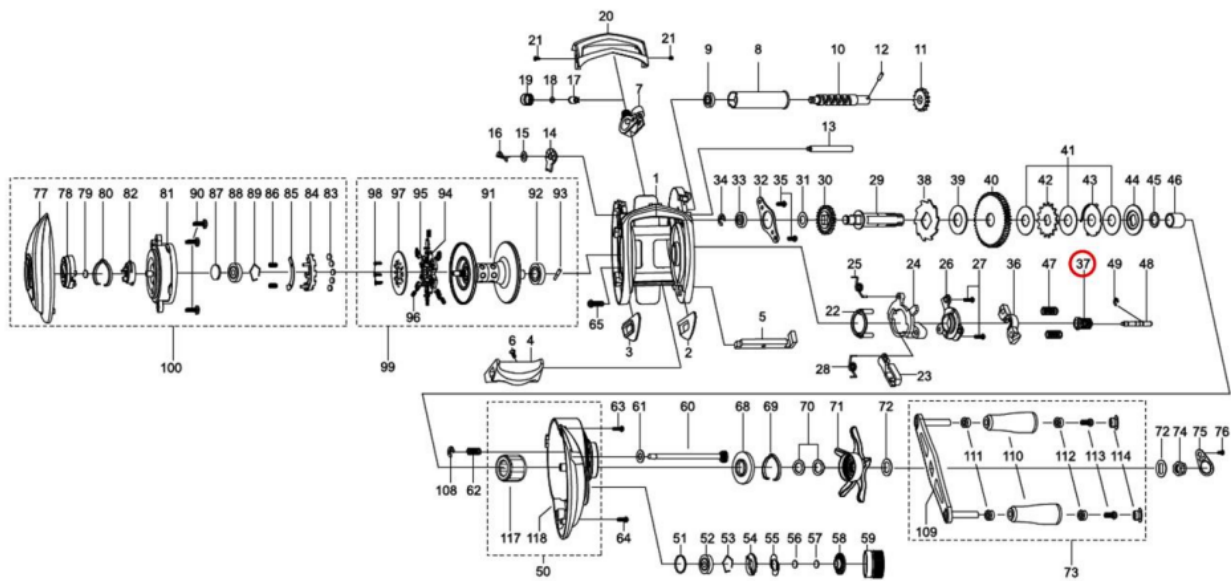

1417879 REVO

OB))REVO BLACK6

37 #1424561 PINIONは  
非売パーツ (修理対応のみ)

Please specify reel model number and number in reel foot when ordering parts.

Ambassadeur RVO3 BLACK 6 26 00

パーツID	パーツ名	価格
1	1383204 FRAME	¥5,000
2	1125801 SLIDE WASHER	¥100
3	1125802 SLIDE WASHER	¥100
4	1372149 THUMB BAR	¥400
5	1124745 THUMBAR SHAFT	¥150
6	1124746 THUMBAR SCREW	¥50
7	1281152 LINE GUIDE	¥500
8	1280905 LEVEL WIND TUBE	¥300
9	1132853 BALL BEARING	¥600
10	1280906 WORM SHAFT	¥1,500
11	1125732 WORM SHAFT GEAR	¥100
12	1125733 WORM SHAFT PIN	¥50
13	1280907 LINE GUIDE SHAFT	¥300
14	1125734 WORM SHAFT PIN HOLDER	¥70
15	1124224 WASHER	¥160
16	1124201 RETAINER	¥50
17	1125806 PAWL	¥300
18	1125736 WASHER	¥50
19	1129323 LINE GUIDE NUT	¥70
20	1372150 FRONT COVER	¥600
21	1125738 SCREW	¥50
22	1125739 YOKE HOLDER	¥100
23	1289969 KICK LEVER	¥300
24	1125741 LIFT CURVE	¥300
25	1185699 CLUTCH SPRING	¥160
26	1203786 KICK LEVER	¥300
27	1125744 SCREW	¥50
28	1125745 KICK LEVER SPRING	¥50
29	1372151 MAIN GEAR SHAFT	¥1,200
30	1251634 LEVEL WIND GEAR	¥160
31	1125747 WASHER	¥50
32	1281130 MAIN GEAR SHAFT PLATE	¥200
33	1187625 SPOOL BALL BEARING	¥800
34	1124201 RETAINER	¥50
35	1372152 SCREW	¥200
36	1281131 YOKE	¥200
37	1424561 修理専用 PINION 6.4	¥3,000
38	1144195 RATCHET	¥150
39	1281133 DRAG WASHER	¥250
40	1424562 MAIN GEAR	¥2,500
41	1281218 DRAG WASHER	¥200
42	1281219 DRAG WASHER	¥200
43	1281220 EAR WASHER	¥200
44	1281221 PRESSURE WASHER (K)	¥400
45	1372155 WASHER	¥200
46	1257782 SLEEVE	¥200
47	1116237 YOKE SPRING	¥50
48	1125766 PINION SHAFT	¥500
49	1116226 RETAINER	¥50
50	1424563 GEAR SIDE COMPLETE	¥6,000