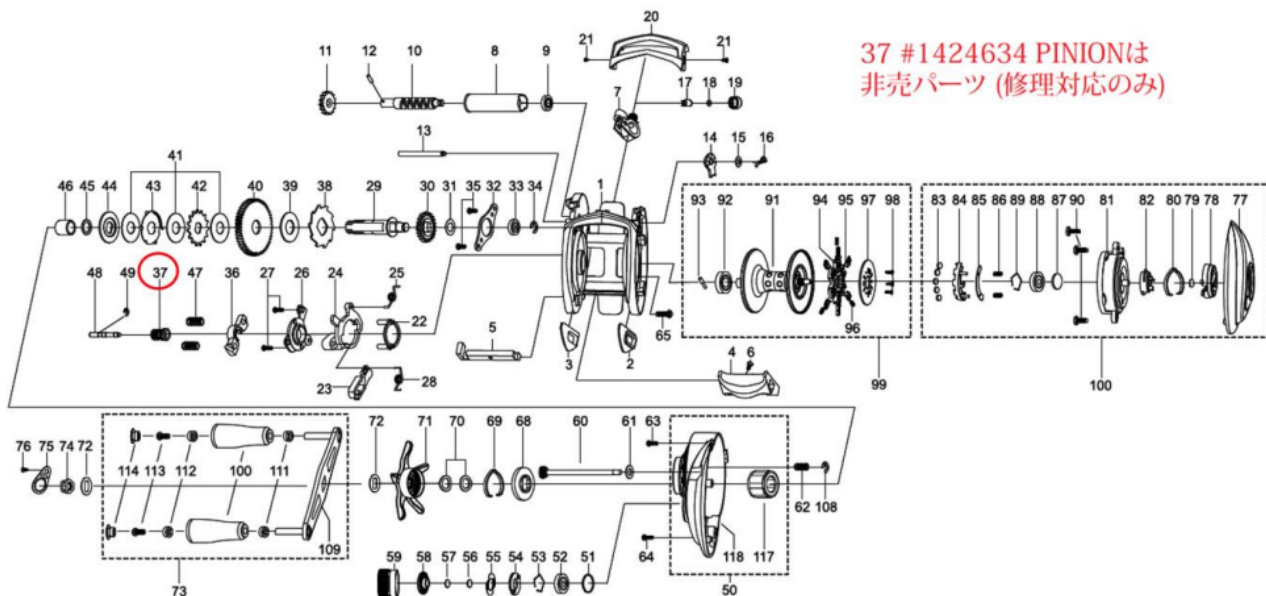

1417880 REVO

OB))REVO BLACK6-L

Please specify reel model number and number in reel foot when ordering parts.

Ambassadeur RVO3 BLACK 6-L 26 00

パーツID	パーツ名	価格
1	1385187 FRAME	¥5,000
2	1125801 SLIDE WASHER	¥100
3	1125802 SLIDE WASHER	¥100
4	1372149 THUMB BAR	¥400
5	1127696 THUMBAR SHAFT	¥150
6	1124746 THUMBAR SCREW	¥50
7	1281152 LINE GUIDE	¥500
8	1280905 LEVEL WIND TUBE	¥300
9	1132853 BALL BEARING	¥600
10	1280906 WORM SHAFT	¥1,500
11	1125732 WORM SHAFT GEAR	¥100
12	1125733 WORM SHAFT PIN	¥50
13	1280907 LINE GUIDE SHAFT	¥300
14	1125734 WORM SHAFT PIN HOLDER	¥70
15	1124224 WASHER	¥160
16	1124201 RETAINER	¥50
17	1125806 PAWL	¥300
18	1125736 WASHER	¥50
19	1129323 LINE GUIDE NUT	¥70
20	1372170 FRONT COVER	¥600
21	1125738 SCREW	¥50
22	1125739 YOKE HOLDER	¥100
23	1289971 KICK LEVER	¥300
24	1127698 LIFT CURVE	¥300
25	1200009 CLUTCH SPRING	¥160
26	1203787 KICK LEVER	¥300
27	1125744 SCREW	¥50
28	1127701 KICK LEVER SPRING	¥50
29	1372171 MAIN GEAR SHAFT	¥1,200
30	1251634 LEVEL WIND GEAR	¥160
31	1125747 WASHER	¥50
32	1281130 MAIN GEAR SHAFT PLATE	¥200
33	1187625 SPOOL BALL BEARING	¥800
34	1124201 RETAINER	¥50
35	1372152 SCREW	¥200
36	1281235 YOKE	¥200
37	1424634 修理専用 PINION 6.4 LH	¥3,000
38	1144195 RATCHET	¥150
39	1281133 DRAG WASHER	¥250
40	1424635 MAIN GEAR	¥2,500
41	1281218 DRAG WASHER	¥200
42	1281219 DRAG WASHER	¥200
43	1302687 EAR WASHER	¥200
44	1281221 PRESSURE WASHER (K)	¥400
45	1372155 WASHER	¥200
46	1257782 SLEEVE	¥200
47	1116237 YOKE SPRING	¥50
48	1125766 PINION SHAFT	¥500
49	1116226 RETAINER	¥50
50	1424636 GEAR SIDE PLATE	¥4,400