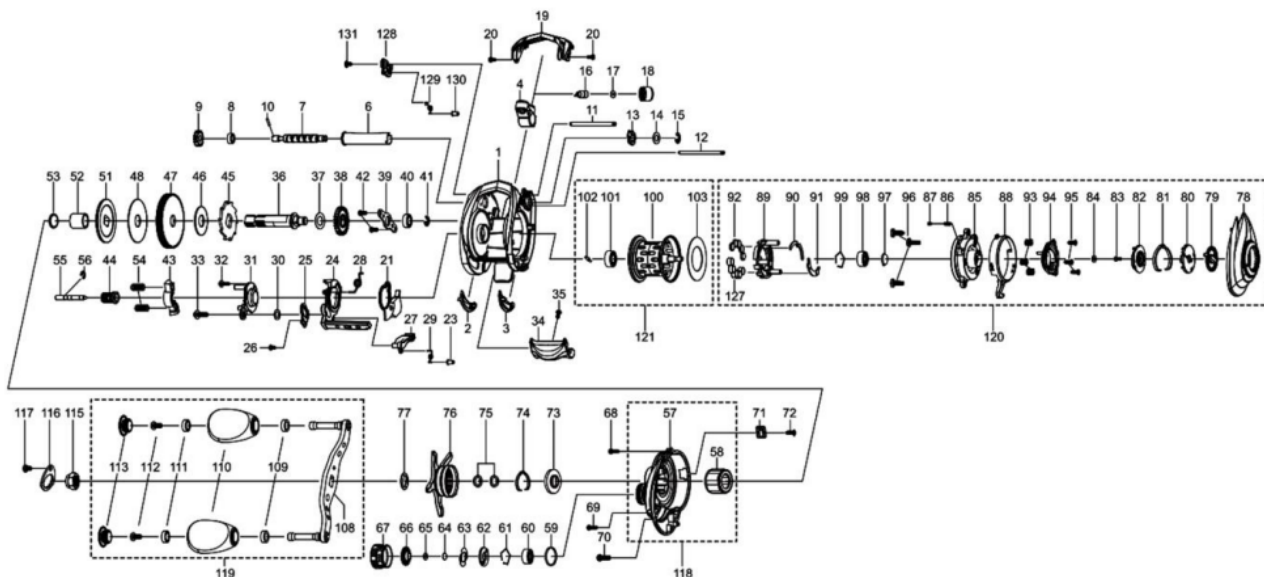

1418223 REVO

REVO LT7-L

Please specify reel model number and number in reel foot when ordering parts.

Ambassadeur REVO LT 7-L 26 00

パーツID	パーツ名	価格	
1	1443444	FRAME	¥5,000
2	1415607	SLIDE WASHER	¥200
3	1415608	SLIDE WASHER	¥200
4	1415609	LINE GUIDE	¥500
6	1415610	LEVEL WIND TUBE	¥300
7	1415611	WORM SHAFT	¥1,500
8	1313502	WORM SHAFT BUSHING	¥200
9	1125732	WORM SHAFT GEAR	¥100
10	1125733	WORM SHAFT PIN	¥50
11	1415612	LINE GUIDE SHAFT	¥300
12	1415613	GUIDE PIN	¥300
13	1313359	WORM SHAFT PIN HOLDER	¥200
14	1124224	WASHER	¥160
15	1124201	RETAINER	¥50
16	1125735	PAWL	¥300
17	1125736	WASHER	¥50
18	1129323	LINE GUIDE NUT	¥70
19	1511934	FRONT COVER FOR LH	¥500
20	1185747	SCREW	¥160
21	1415659	FRAME PLATE	¥300
23	1415617	KICK LEVER SPRING BUSHING	¥200
24	1415660	LIFT CURVE	¥300
25	1415619	LINK PLATE	¥200
26	1415620	SCREW	¥200
27	1289971	KICK LEVER	¥300
28	1380547	CLUTCH SPRING	¥200
29	1127701	KICK LEVER SPRING	¥50
30	1185695	WORM SHAFT WASHER	¥160
31	1415661	CLUTCH PLATE	¥200
32	1415622	SCREW	¥200
33	1380616	SCREW	¥200
34	1415623	THUM BAR	¥300
35	1252078	SCREW	¥160
36	1415662	MAIN GEAR SHAFT	¥1,200
37	1125747	WASHER	¥50
38	1251634	LEVEL WIND GEAR	¥160
39	1415625	MAIN GRRR SHAFT PLATE	¥1,500
40	1132857	BALL BEARING	¥600
41	1124201	RETAINER	¥50
42	1372152	SCREW	¥200
43	1127703	YOKE	¥100
44	1135176	PINION (K)	¥1,000
45	1281188	RATCHET	¥150
46	1281133	DRAG WASHER	¥250
47	1275655	MAIN GEAR (K)	¥2,000
48	1204950	Carbon washer	¥200
51	1251638	D-WASHER (K)	¥400
52	1415627	IAR SLEEVE	¥300
53	1372155	WASHER	¥200
54	1116237	YOKE SPRING	¥50