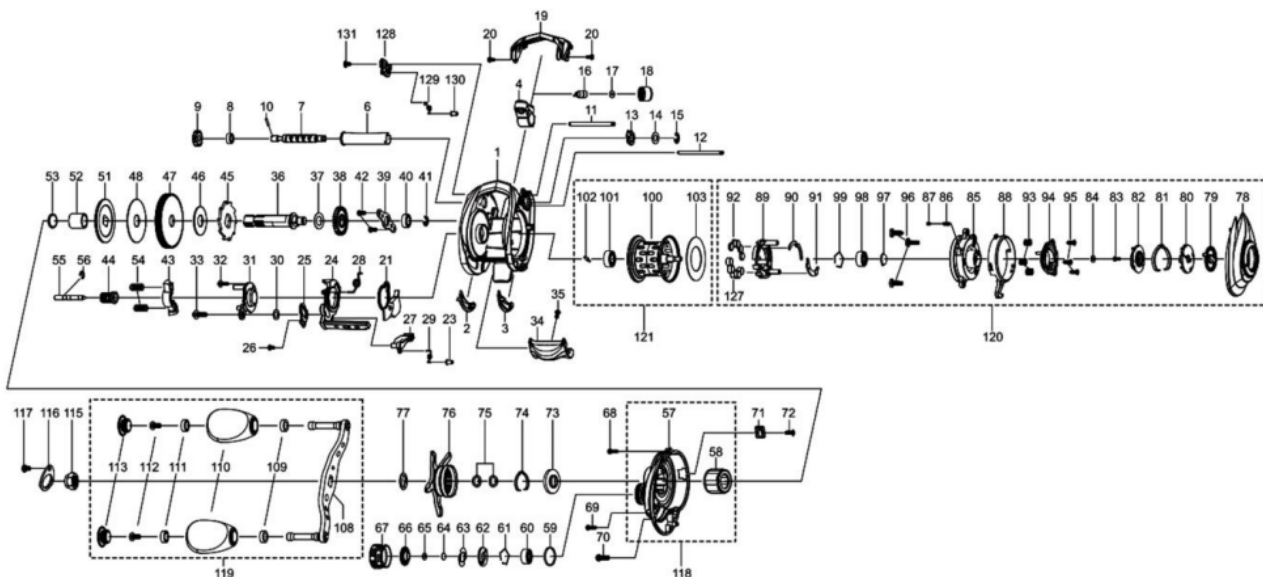

1418223 REVO

REVO LT7-L

Please specify reel model number and number in reel foot when ordering parts.

Ambassadeur REVO LT 7-L 26 00

パーツID	パーツ名	価格	
1	1443444	FRAME	¥5,000
2	1415607	SLIDE WASHER	¥200
3	1415608	SLIDE WASHER	¥200
4	1415609	LINE GUIDE	¥500
6	1415610	LEVEL WIND TUBE	¥300
7	1415611	WORM SHAFT	¥1,500
8	1313502	WORM SHAFT BUSHING	¥200
9	1125732	WORM SHAFT GEAR	¥100
10	1125733	WORM SHAFT PIN	¥50
11	1415612	LINE GUIDE SHAFT	¥300
12	1415613	GUIDE PIN	¥300
13	1313359	WORM SHAFT PIN HOLDER	¥200
14	1124224	WASHER	¥160
15	1124201	RETAINER	¥50
16	1125735	PAWL	¥300
17	1125736	WASHER	¥50
18	1129323	LINE GUIDE NUT	¥70
19	1511934	FRONT COVER FOR LH	¥500
20	1185747	SCREW	¥160
21	1415659	FRAME PLATE	¥300
23	1415617	KICK LEVER SPRING BUSHING	¥200
24	1415660	LIFT CURVE	¥300
25	1415619	LINK PLATE	¥200
26	1415620	SCREW	¥200
27	1289971	KICK LEVER	¥300
28	1380547	CLUTCH SPRING	¥200
29	1127701	KICK LEVER SPRING	¥50
30	1185695	WORM SHAFT WASHER	¥160
31	1415661	CLUTCH PLATE	¥200
32	1415622	SCREW	¥200
33	1380616	SCREW	¥200
34	1415623	THUM BAR	¥300
35	1252078	SCREW	¥160
36	1415662	MAIN GEAR SHAFT	¥1,200
37	1125747	WASHER	¥50
38	1251634	LEVEL WIND GEAR	¥160
39	1415625	MAIN GRRR SHAFT PLATE	¥1,500
40	1132857	BALL BEARING	¥600
41	1124201	RETAINER	¥50
42	1372152	SCREW	¥200
43	1127703	YOKE	¥100
44	1135176	PINION (K)	¥1,000
45	1281188	RATCHET	¥150
46	1281133	DRAG WASHER	¥250
47	1275655	MAIN GEAR (K)	¥2,000
48	1204950	Carbon washer	¥200
51	1251638	D-WASHER (K)	¥400
52	1415627	IAR SLEEVE	¥300
53	1372155	WASHER	¥200
54	1116237	YOKE SPRING	¥50