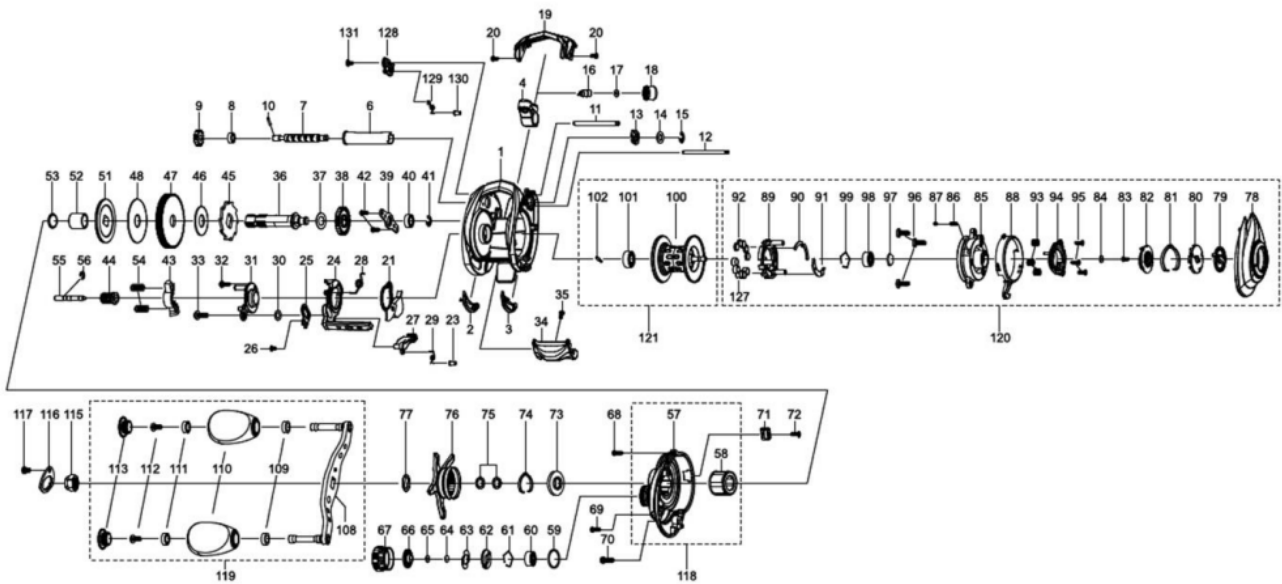

1418225 REVO

REVO LV7-L

Please specify reel model number and number in reel foot when ordering parts.

Ambassadeur REVO LV 7-L 26 00

パーツID	パーツ名	価格
1	1443460 FRAME	¥5,000
2	1415607 SLIDE WASHER	¥200
3	1415608 SLIDE WASHER	¥200
4	1415609 LINE GUIDE	¥500
6	1415610 LEVEL WIND TUBE	¥300
7	1415611 WORM SHAFT	¥1,500
8	1313502 WORM SHAFT BUSHING	¥200
9	1125732 WORM SHAFT GEAR	¥100
10	1125733 WORM SHAFT PIN	¥50
11	1415612 LINE GUIDE SHAFT	¥300
12	1415613 GUIDE PIN	¥300
13	1313359 WORM SHAFT PIN HOLDER	¥200
14	1124224 WASHER	¥160
15	1124201 RETAINER	¥50
16	1125735 PAWL	¥300
17	1125736 WASHER	¥50
18	1129323 LINE GUIDE NUT	¥70
19	1415710 FRONT COVER	¥500
20	1185747 SCREW	¥160
21	1415659 FRAME PLATE	¥300
23	1415617 KICK LEVER SPRING BUSHING	¥200
24	1415660 LIFT CURVE	¥300
25	1415619 LINK PLATE	¥200
26	1415620 SCREW	¥200
27	1289971 KICK LEVER	¥300
28	1380547 CLUTCH SPRING	¥200
29	1127701 KICK LEVER SPRING	¥50
30	1185695 WORM SHAFT WASHER	¥160
31	1415661 CLUTCH PLATE	¥200
32	1415622 SCREW	¥200
33	1380616 SCREW	¥200
34	1415623 THUMB BAR	¥300
35	1252078 SCREW	¥160
36	1415662 MAIN GEAR SHAFT	¥1,200
37	1125747 WASHER	¥50
38	1251634 LEVEL WIND GEAR	¥160
39	1415625 MAIN GRRR SHAFT PLATE	¥1,500
40	1132857 BALL BEARING	¥600
41	1124201 RETAINER	¥50
42	1372152 SCREW	¥200
43	1127703 YOKE	¥100
44	1135176 PINION (K)	¥1,000
45	1281188 RATCHET	¥150
46	1281133 DRAG WASHER	¥250
47	1275655 MAIN GEAR (K)	¥2,000
48	1204950 Carbon washer	¥200
51	1251638 D-WASHER (K)	¥400
52	1415627 IAR SLEEVE	¥300
53	1372155 WASHER	¥200
54	1116237 YOKE SPRING	¥50