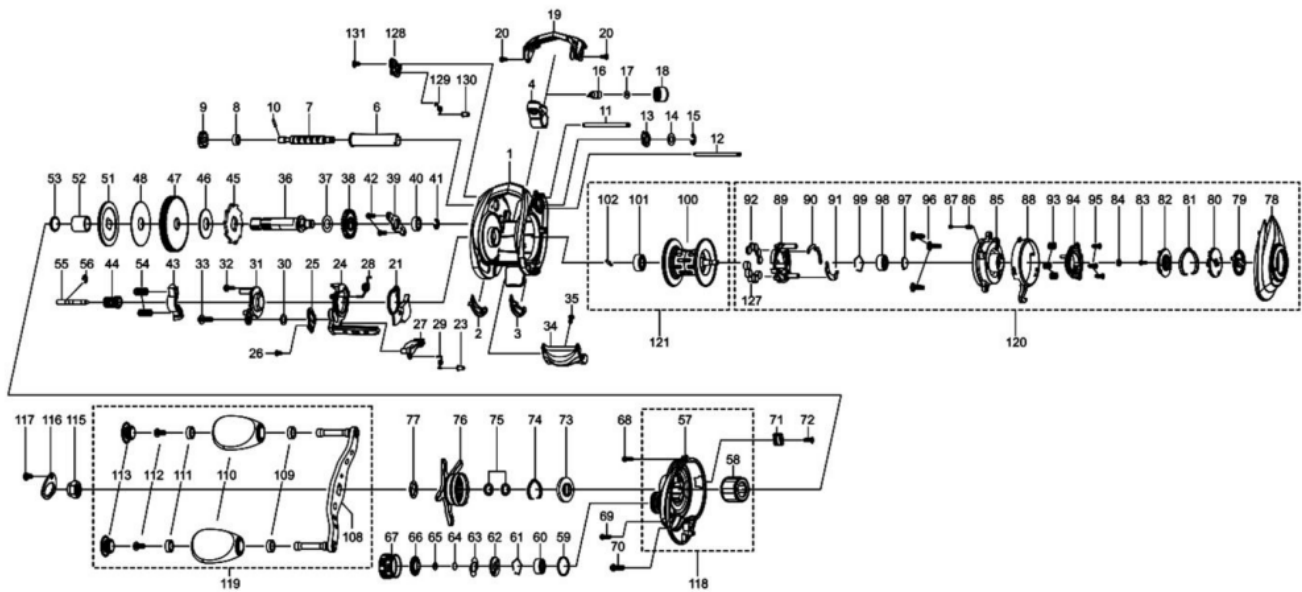

1418227 REVO

REVO LC6-L

Please specify reel model number and number in reel foot when ordering parts.

Ambassadeur REVO LC 6-L 26 00

パーツID	パーツ名	価格
1	1443460 FRAME	¥5,000
2	1415607 SLIDE WASHER	¥200
3	1415608 SLIDE WASHER	¥200
4	1415609 LINE GUIDE	¥500
6	1415610 LEVEL WIND TUBE	¥300
7	1415611 WORM SHAFT	¥1,500
8	1313502 WORM SHAFT BUSHING	¥200
9	1125732 WORM SHAFT GEAR	¥100
10	1125733 WORM SHAFT PIN	¥50
11	1415612 LINE GUIDE SHAFT	¥300
12	1415613 GUIDE PIN	¥300
13	1313359 WORM SHAFT PIN HOLDER	¥200
14	1124224 WASHER	¥160
15	1124201 RETAINER	¥50
16	1125735 PAWL	¥300
17	1125736 WASHER	¥50
18	1129323 LINE GUIDE NUT	¥70
19	1415710 FRONT COVER	¥500
20	1185747 SCREW	¥160
21	1415659 FRAME PLATE	¥300
23	1415617 KICK LEVER SPRING BUSHING	¥200
24	1415660 LIFT CURVE	¥300
25	1415619 LINK PLATE	¥200
26	1415620 SCREW	¥200
27	1289971 KICK LEVER	¥300
28	1380547 CLUTCH SPRING	¥200
29	1127701 KICK LEVER SPRING	¥50
30	1185695 WORM SHAFT WASHER	¥160
31	1415661 CLUTCH PLATE	¥200
32	1415622 SCREW	¥200
33	1380616 SCREW	¥200
34	1415623 THUMB BAR	¥300
35	1252078 SCREW	¥160
36	1415662 MAIN GEAR SHAFT	¥1,200
37	1125747 WASHER	¥50
38	1251634 LEVEL WIND GEAR	¥160
39	1415625 MAIN GRRR SHAFT PLATE	¥1,500
40	1132857 BALL BEARING	¥600
41	1124201 RETAINER	¥50
42	1372152 SCREW	¥200
43	1127703 YOKE	¥100
44	1135174 PINION(1127704)	¥1,000
45	1281188 RATCHET	¥150
46	1281133 DRAG WASHER	¥250
47	1275654 MAIN GEAR (K)	¥2,000
48	1204950 Carbon washer	¥200
51	1251638 D-WASHER (K)	¥400
52	1415627 IAR SLEEVE	¥300
53	1372155 WASHER	¥200
54	1116237 YOKE SPRING	¥50