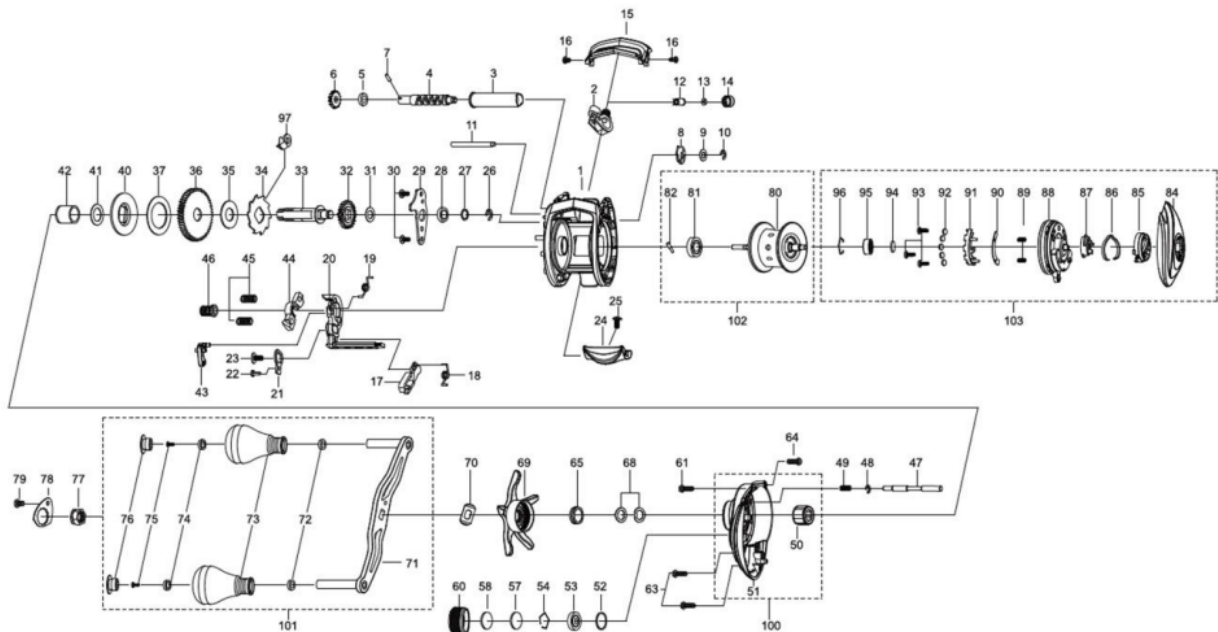

1418229 MAX

REDMAX船3-L

Please specify reel model number and number in reel foot when ordering parts.

Ambassadeur RED MAX-FUNE3-L 26 00

パーツID	パーツ名	価格	
1	1441782	FRAME	¥5,000
2	1281152	LINE GUIDE	¥500
3	1280905	LEVEL WIND TUBE	¥300
4	1280906	WORM SHAFT	¥1,500
5	1313502	WORM SHAFT BUSHING	¥200
6	1125732	WORM SHAFT GEAR	¥100
7	1125733	WORM SHAFT PIN	¥50
8	1313359	WORM SHAFT PIN HOLDER	¥200
9	1185695	WORM SHAFT WASHER	¥160
10	1124201	RETAINER	¥50
11	1280907	LINE GUIDE SHAFT	¥300
12	1125806	PAWL	¥300
13	1125736	WASHER	¥50
14	1129323	LINE GUIDE NUT	¥70
15	1380574	FRONT COVER	¥500
16	1185912	FRONT COVER SCREW	¥160
17	1289971	KICK LEVER	¥300
18	1127701	KICK LEVER SPRING	¥50
19	1380547	CLUTCH SPRING	¥200
20	1380548	LIFT CURVE	¥300
21	1380526	LIFT CURVE PLATE	¥300
22	1116183	SCREW	¥50
23	1252059	SCREW	¥160
24	1380575	THUMB BAR	¥300
25	1252077	SCREW	¥160
26	1124201	RETAINER	¥50
27	1380528	WASHER	¥200
28	1116186	BALL BEARING	¥600
29	1380529	MAIN GEAR SHAFT PLATE	¥300
30	1144221	SCREW	¥160
31	1380530	WASHER	¥200
32	1251634	LEVEL WIND GEAR	¥160
33	1415576	MAIN GEAR SHAFT	¥1,000
34	1144195	RATCHET	¥150
35	1281133	DRAG WASHER	¥250
36	1265571	MAIN GEAR	¥1,500
37	1190698	DRAG WASHER	¥160
40	1144201	PRESSURE WASHER	¥150
42	1257782	SLEEVE	¥200
43	1380567	SPEED CLUTCH BUTTON	¥300
44	1127703	YOKE	¥100
45	1116237	YOKE SPRING	¥50
46	1200012	PINION GEAR(K)	¥1,000
47	1313475	LOCK PIN	¥200
48	1116226	RETAINER	¥50
49	1313476	SPRING	¥200
50	1306819	ONE WAY CLUTCH	¥1,000
51	1441783	GEAR SIDE PLATE	¥2,000
52	1185714	O-RING	¥50
53	1185879	BUSHING	¥300