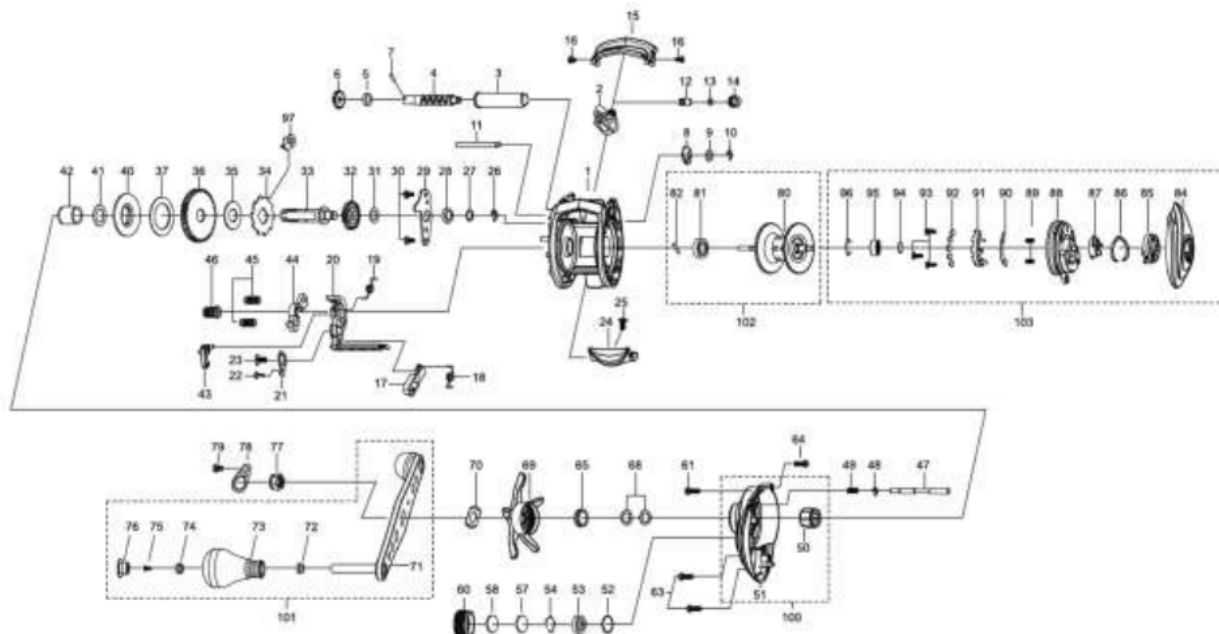

1418231 MAX

BLUEMAX船3-L

Please specify reel model number and number in reel foot when ordering parts.

Ambassadeur BLUE MAX-FUNE3-L 26 00

パーツID	パーツ名	価格
1	1441792 FRAME	¥5,000
2	1281152 LINE GUIDE	¥500
3	1280905 LEVEL WIND TUBE	¥300
4	1280906 WORM SHAFT	¥1,500
5	1313502 WORM SHAFT BUSHING	¥200
6	1125732 WORM SHAFT GEAR	¥100
7	1125733 WORM SHAFT PIN	¥50
8	1313359 WORM SHAFT PIN HOLDER	¥200
9	1185695 WORM SHAFT WASHER	¥160
10	1124201 RETAINER	¥50
11	1280907 LINE GUIDE SHAFT	¥300
12	1125806 PAWL	¥300
13	1125736 WASHER	¥50
14	1129323 LINE GUIDE NUT	¥70
15	1380574 FRONT COVER	¥500
16	1185912 FRONT COVER SCREW	¥160
17	1289971 KICK LEVER	¥300
18	1127701 KICK LEVER SPRING	¥50
19	1380547 CLUTCH SPRING	¥200
20	1380548 LIFT CURVE	¥300
21	1380526 LIFT CURVE PLATE	¥300
22	1116183 SCREW	¥50
23	1252059 SCREW	¥160
24	1380575 THUMB BAR	¥300
25	1252077 SCREW	¥160
26	1124201 RETAINER	¥50
27	1380528 WASHER	¥200
28	1116186 BALL BEARING	¥600
29	1380529 MAIN GEAR SHAFT PLATE	¥300
30	1144221 SCREW	¥160
31	1380530 WASHER	¥200
32	1251634 LEVEL WIND GEAR	¥160
33	1415576 MAIN GEAR SHAFT	¥1,000
34	1144195 RATCHET	¥150
35	1281133 DRAG WASHER	¥250
36	1214278 MAIN GEAR	¥1,500
37	1190698 DRAG WASHER	¥160
40	1144201 PRESSURE WASHER	¥150
42	1257782 SLEEVE	¥200
43	1380567 SPEED CLUTCH BUTTON	¥300
44	1127703 YOKE	¥100
45	1116237 YOKE SPRING	¥50
46	1127705 PINION	¥1,000
47	1380532 LOCK PIN	¥200
48	1116226 RETAINER	¥50
49	1313476 SPRING	¥200
50	1306819 ONE WAY CLUTCH	¥1,000
51	1441793 GEAR SIDE PLATE	¥2,000
52	1185714 O-RING	¥50
53	1185879 BUSHING	¥300