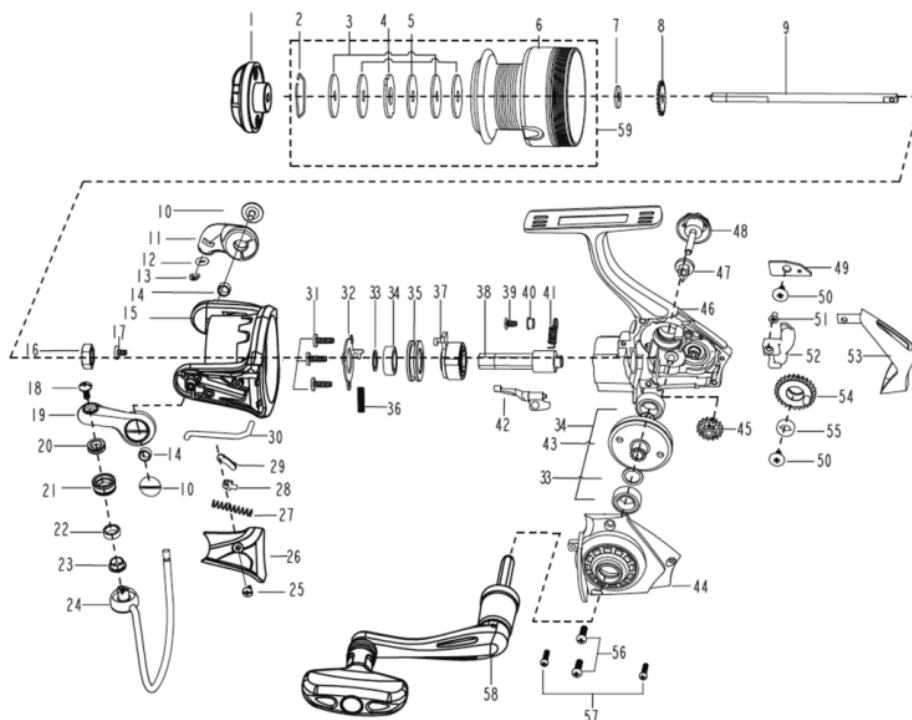

1429988 CARDINAL II

CARDINAL II S2500

パーツID	パーツ名	価格
1	DRAG KNOB ASSEMBLY	¥500
2	RETAINER RING	¥50
3	WASHER	¥50
4	WASHER	¥50
5	WASHER	¥50
6	SPOOL	¥800
7	WASHER (T=0.5)	¥200
8	CLICK GEAR	¥100
9	MAIN SHAFT	¥500
10	SCREW	¥100
11	BAIL HOLDER	¥300
12	O-RING	¥160
13	E-CLIP	¥160
14	BUSHING	¥160
15	ROTOR	¥900
16	ROTOR NUT	¥100
17	SCREW	¥50
18	SCREW	¥50
19	BAIL ARM	¥300
20	BRASS BUSHING	¥200
21	LINE ROLLER	¥300
22	POM BUSHING	¥160
23	BRASS BUSHING	¥200
24	BAIL ASSEMBLY	¥500
25	SCREW	¥160
26	ROTOR COVER	¥200
27	SPRING	¥50
28	BAIL SLIDER	¥100
29	TRIP LINKAGE	¥160
30	BAIL TRIP LEVER	¥200
31	SCREW	¥50
32	PINION COVER	¥200
33	WASHER	¥50
34	BEARING	¥800
35	BEARING HOLDER	¥400
36	CLUTCH SPRING	¥160
37	CLUTCH ASSEMBLY	¥800
38	PINION	¥500
39	SCREW	¥50
40	BUSHING	¥200
41	CLUTCH SWITCH SPRING	¥160
42	IAR SWITCH	¥200
43	DRIVE GEAR	¥700
44	BODY COVER	¥500
45	REDUCTION GEAR	¥300
46	BODY	¥1,400
47	WASHER	¥100
48	HANDLE CAP	¥300
49	SLIDER RETAINER	¥100
50	SCREW	¥160

パーツID	パーツ名	価格
51	SCREW	¥50
52	SLIDER	¥300
53	REAR COVER	¥400
54	OSCILLATION GEAR	¥300
55	BUSHING	¥200
56	SCREW	¥50
57	SCREW	¥50
58	HANDLE ASSEMBLY	¥1,500
59	SPOOL ASSEMBLY	¥1,500