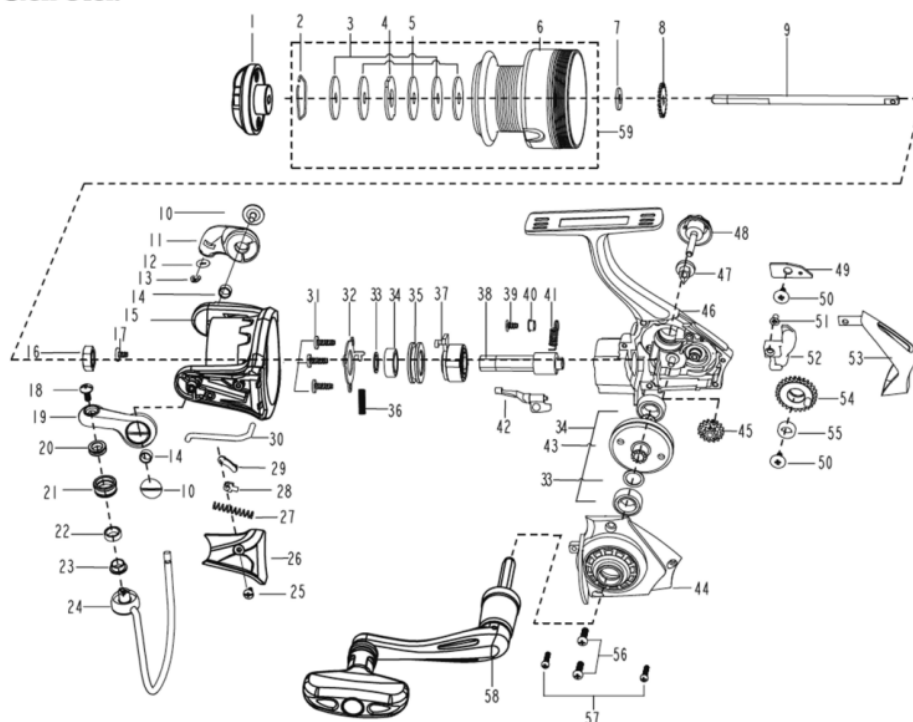

1429988 CARDINAL II

CARDINAL II S2500

パーツID	パーツ名	価格	
1	1437404	DRAG KNOB ASSEMBLY	¥ 500
2	1085295	RETAINER RING	¥ 50
3	1085296	WASHER	¥ 50
4	1085297	WASHER	¥ 50
5	1085298	WASHER	¥ 50
6	1438025	SPOOL	¥ 800
7	1178949	WASHER (T=0.5)	¥ 200
8	1126316	CLICK GEAR	¥ 100
9	1279725	MAIN SHAFT	¥ 500
10	1126379	SCREW	¥ 100
11	1437405	BAIL HOLDER	¥ 300
12	1252708	O-RING	¥ 160
13	1252707	E-CLIP	¥ 160
14	1188261	BUSHING	¥ 160
15	1437416	ROTOR	¥ 900
16	1085273	ROTOR NUT	¥ 100
17	1126258	SCREW	¥ 50
18	1126261	SCREW	¥ 50
19	1437408	BAIL ARM	¥ 300
20	1279727	BRASS BUSHING	¥ 200
21	1252705	LINE ROLLER	¥ 300
22	1252756	POM BUSHING	¥ 160
23	1252755	BRASS BUSHING	¥ 200
24	1437417	BAIL ASSEMBLY	¥ 500
25	1125962	SCREW	¥ 160
26	1437410	ROTOR COVER	¥ 200
27	1119106	SPRING	¥ 50
28	1126272	BAIL SLIDER	¥ 100
29	1252713	TRIP LINKAGE	¥ 160
30	1411150	BAIL TRIP LEVER	¥ 200
31	1092844	SCREW	¥ 50
32	1252715	PINION COVER	¥ 200
33	1114764	WASHER	¥ 50
34	1252717	BEARING	¥ 800
35	1252718	BEARING HOLDER	¥ 400
36	1252716	CLUTCH SPRING	¥ 160
37	1252719	CLUTCH ASSEMBLY	¥ 800
38	1279732	PINION	¥ 500
39	1141435	SCREW	¥ 50
40	1279733	BUSHING	¥ 200
41	1252722	CLUTCH SWITCH SPRING	¥ 160
42	1411140	IAR SWITCH	¥ 200
43	1279734	DRIVE GEAR	¥ 700
44	1437438	BODY COVER	¥ 500
45	1252732	REDUCTION GEAR	¥ 300
46	1437418	BODY	¥ 1,400
47	1092781	WASHER	¥ 100
48	1411776	HANDLE CAP	¥ 300
49	1126332	SLIDER RETAINER	¥ 100
50	1188428	SCREW	¥ 160

パーツID	パーツ名	価格	
51	1126275	SCREW	¥ 50
52	1279738	SLIDER	¥ 300
53	1437413	REAR COVER	¥ 400
54	1252730	OSCILLATION GEAR	¥ 300
55	1108938	BUSHING	¥ 200
56	1085599	SCREW	¥ 50
57	1117984	SCREW	¥ 50
58	1437419	HANDLE ASSEMBLY	¥ 1,500
59	1437420	SPOOL ASSEMBLY	¥ 1,500